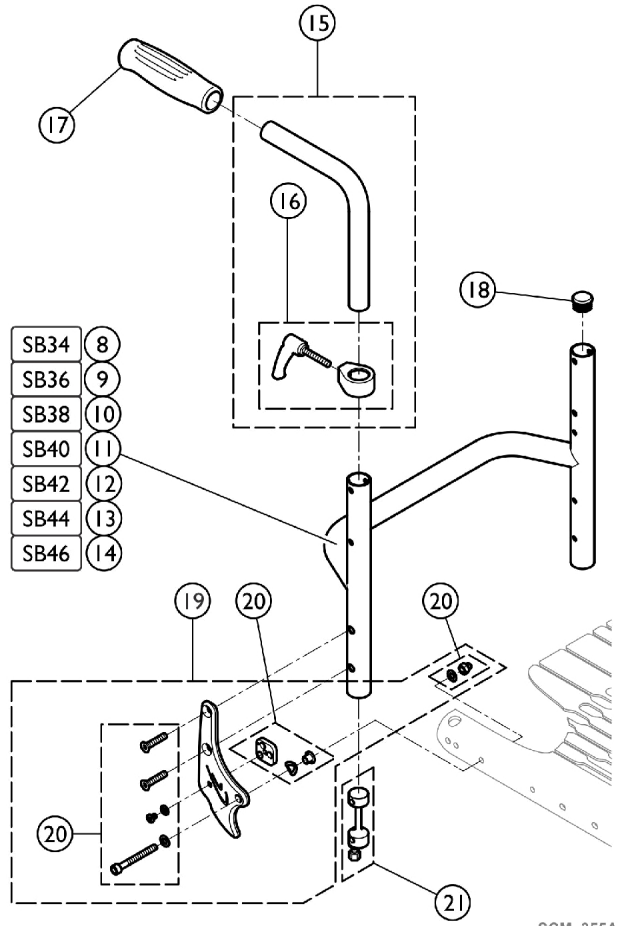

Backrest - Matrix Back

Backrest - MatrX Back

Item Number	Note	Part Number	Description	Quantity Per	
				Package	Assembly
1		1560914	Backrest, Fixed Backrest, SB34	1	1
2		1561012	Backrest, Fixed Backrest, SB36	1	1
3		1561013	Backrest, Fixed Backrest, SB38	1	1
4		1561014	Backrest, Fixed Backrest, SB40	1	1
5		1561015	Backrest, Fixed Backrest, SB42	1	1
6		1561016	Backrest, Fixed Backrest, SB44	1	1
7		1561017	Backrest, Fixed Backrest, SB46	1	1
8		1582698	Straight Bar, Backrest Tube, Aluminum, SB34 Long	1	1
9		1582699	Straight Bar, Backrest Tube, Aluminum, SB36 Long	1	1
10		1582700	Straight Bar, Backrest Tube, Aluminum, SB38 Long	1	1
11		1582701	Straight Bar, Backrest Tube, Aluminum, SB40 Long	1	1
12		1582702	Straight Bar, Backrest Tube, Aluminum, SB42 Long	1	1
13		1582703	Straight Bar, Backrest Tube, Aluminum, SB44 Long	1	1
14		1582704	Straight Bar, Backrest Tube, Aluminum SB46 Long	1	1
15		1438203	Kit, Adjustable Height, Integrated Push Handles, Standard, Short	1	1
16		1549985	Adjusting Lever, Adjustable Height, Integrated Push Handles (Pair)	1	1
17		1507734	Handle, Black (Pair)	2	1
18		1561018	Tube, Plug Ø24mm (Pair)	2	1
19		1560881-0001	Backrest Joint Plate (Pair), Chrome	2	1
19		1560881-0004	Backrest Joint Plate (Pair), Black	2	1
19		1560881-0013-N LA	NLA - Backrest Joint Plate (Pair), Dark Grey	2	1
19		1560881-0182	Backrest Joint Plate (Pair), Champagne	2	1
19		1560881-0400	Backrest Joint Plate (Pair), Techno-Anthrazit	2	1
19		1560881-0440	Backrest Joint Plate (Pair), Comet Red	2	1
19		1560881-0441	Backrest Joint Plate (Pair), Arctic Blue	2	1
20		1560913	Kit, Hardware, Backrest Joint	1	1
21		1546948	Sleeves, Backrest Tube, Aluminum, Complete (Pair)	2	1