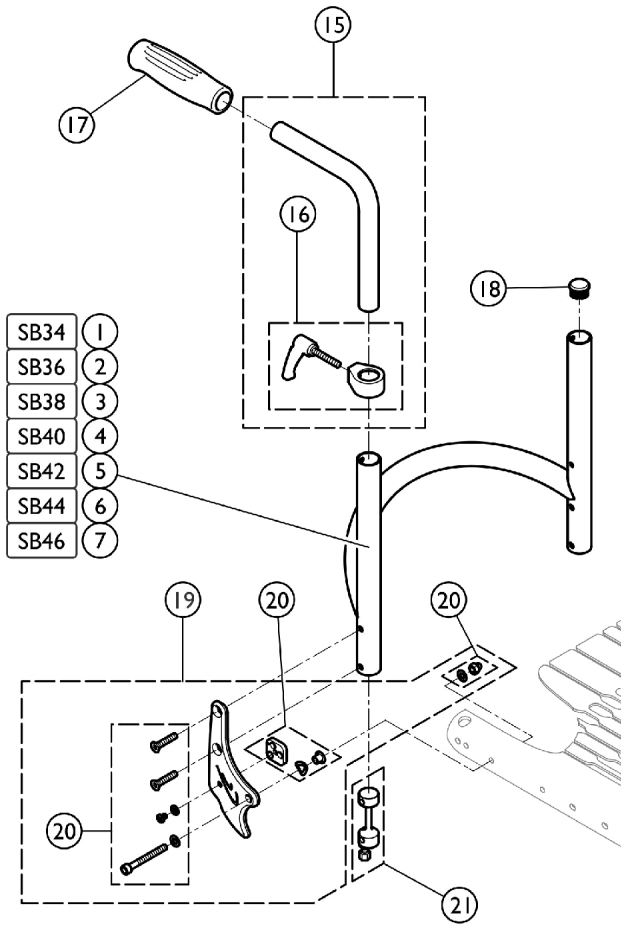

Backrest - Matrix Back

Backrest - MatrX Back

Item Number	Note	Part Number	Description	Quantity Per	
				Package	Assembly
1		1560914	Backrest, Fixed Backrest, SB34	1	1
2		1561012	Backrest, Fixed Backrest, SB36	1	1
3		1561013	Backrest, Fixed Backrest, SB38	1	1
4		1561014	Backrest, Fixed Backrest, SB40	1	1
5		1561015	Backrest, Fixed Backrest, SB42	1	1
6		1561016	Backrest, Fixed Backrest, SB44	1	1
7		1561017	Backrest, Fixed Backrest, SB46	1	1
8		1582698	Straight Bar, Backrest Tube, Aluminum, SB34 Long	1	1
9		1582699	Straight Bar, Backrest Tube, Aluminum, SB36 Long	1	1
10		1582700	Straight Bar, Backrest Tube, Aluminum, SB38 Long	1	1
11		1582701	Straight Bar, Backrest Tube, Aluminum, SB40 Long	1	1
12		1582702	Straight Bar, Backrest Tube, Aluminum, SB42 Long	1	1
13		1582703	Straight Bar, Backrest Tube, Aluminum, SB44 Long	1	1
14		1582704	Straight Bar, Backrest Tube, Aluminum SB46 Long	1	1
15		1438203	Kit, Adjustable Height, Integrated Push Handles, Standard, Short	1	1
16		1549985	Adjusting Lever, Adjustable Height, Integrated Push Handles (Pair)	1	1
17		1507734	Handle, Black (Pair)	2	1
18		1561018	Tube, Plug Ø24mm (Pair)	2	1
19		1560881-0001	Backrest Joint Plate (Pair), Chrome	2	1
19		1560881-0004	Backrest Joint Plate (Pair), Black	2	1
19		1560881-0013-N LA	NLA - Backrest Joint Plate (Pair), Dark Grey	2	1
19		1560881-0182	Backrest Joint Plate (Pair), Champagne	2	1
19		1560881-0400	Backrest Joint Plate (Pair), Techno-Anthrazit	2	1
19		1560881-0440	Backrest Joint Plate (Pair), Comet Red	2	1
19		1560881-0441	Backrest Joint Plate (Pair), Arctic Blue	2	1
20		1560913	Kit, Hardware, Backrest Joint	1	1
21		1546948	Sleeves, Backrest Tube, Aluminum, Complete (Pair)	2	1