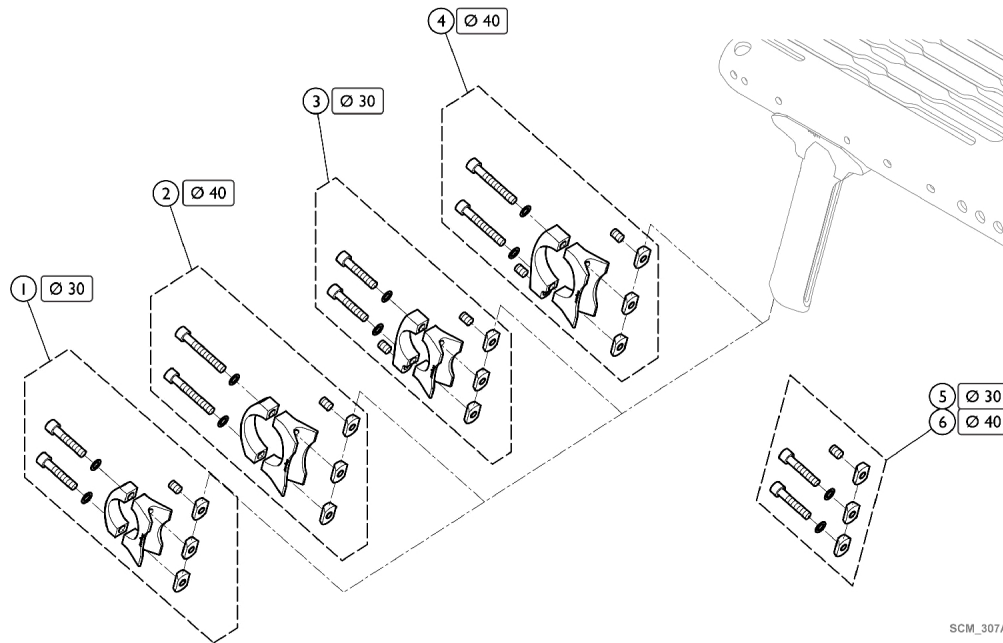

Chassis - Axle Holder

SCM_307A

Item Number	Note	Part Number	Description	Quantity Per	
				Package	Assembly
1		1560224	Axle Holder, Complete Ø30	1	2
2		1560225	Axle Holder, Complete Ø40	1	2
3		SP1589948	Axle Holder, Adaptations, Complete, Ø30	1	2
4		SP1589949	Axle Holder, Adaptations, Complete, Ø40	1	2
5		1560226	Kit, Hardware, Axle Holder Ø30 (Pair)	2	1
6		1560227	Kit, Hardware, Axle Holder Ø40 (Pair)	2	1