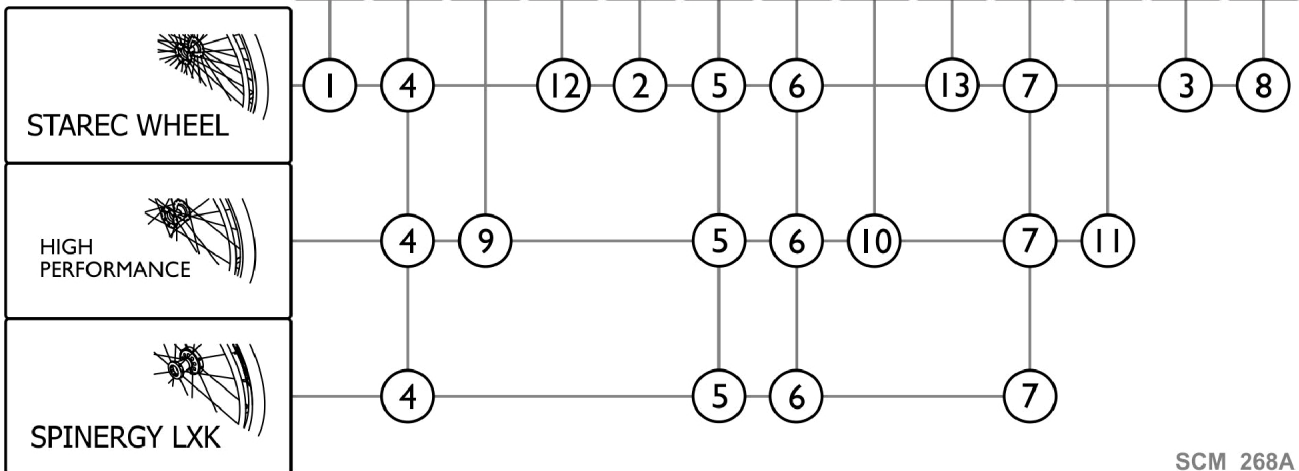

Rear Wheels - Tires

TIRES

RIGHTRUN TIRE	TREADED TIRE	MARATHON EVO	SCHWALBE TIRE	SOLID TIRE
				
22" 24" 25" 26"	22" 24"	24" 25" 26"	24" 25"	22" 24"

Rear Wheels - Tires

Item Number	Note	Part Number	Description	Quantity Per	
				Package	Assembly
1		SP1590117	Tire, Rightrun, Black/Grey (22")	1	2
2		1570836	Tire, Treaded (22")	1	2
3		1570837	Tire, Solid, Light, Grey (22")	1	2
4		SP1590118	Tire, Rightrun, Black/Grey (24")	1	2
5		1570829	Tire, Treaded (24")	1	2
6		1570838	Tire, Marathon Plus Evo (24")	1	2
7		1578802	Tire, Schwalbe One (24")	1	2
8		1570839	Tire, Solid, Light, Grey (24")	1	2
9		SP1590412	Tire, Rightrun Black/Grey (25")	1	2
10		1570841	Tire, Marathon Plus Evo (25")	1	2
11		1578803	Tire, Schwalbe One (25")	1	2
12		SP1590119	Tire, Rightrun, Black/Grey (26")	1	2
13		1570842	Tire, Marathon Plus Evo (26")	1	2