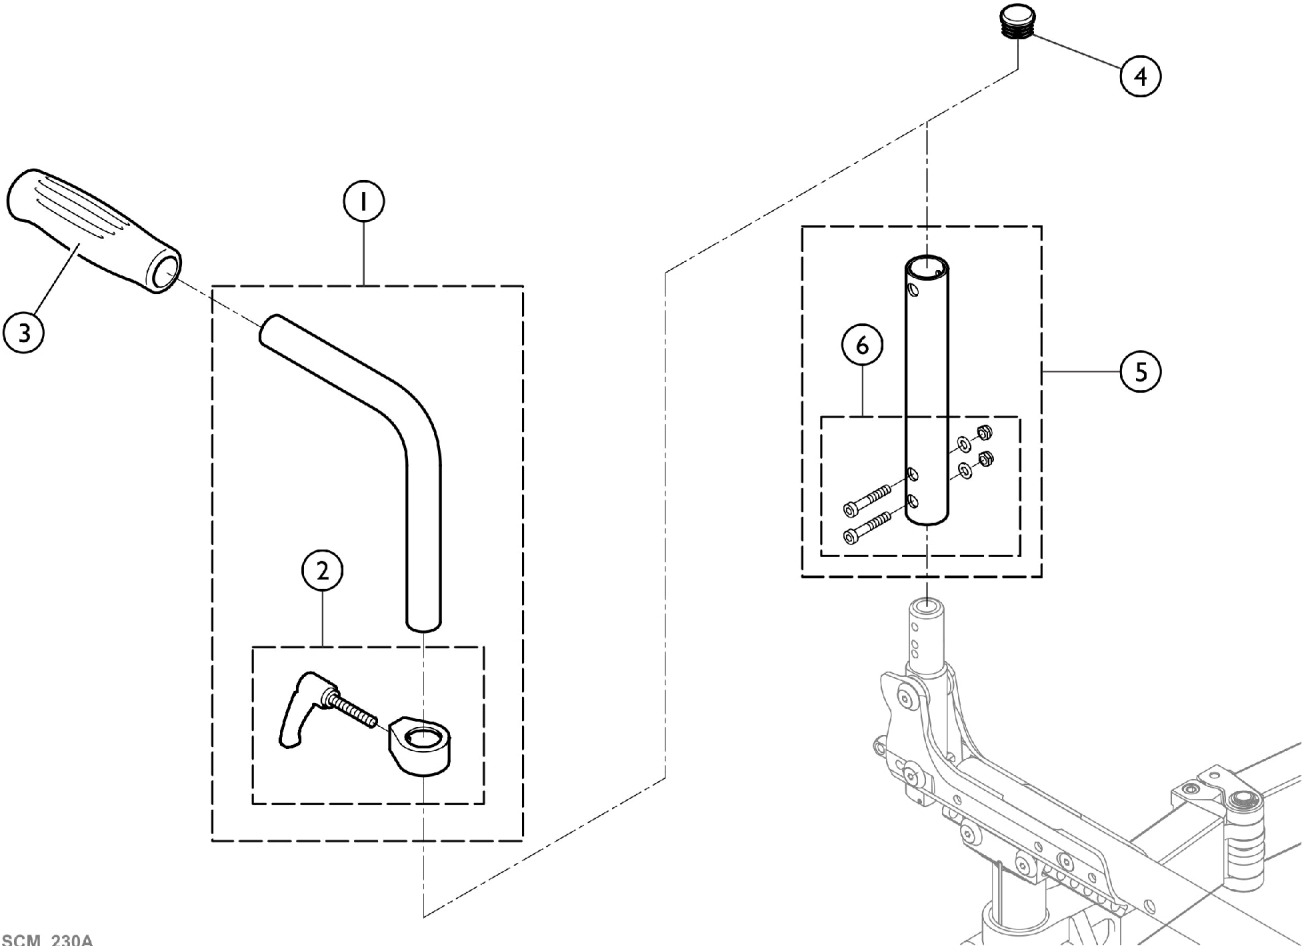

Backrest - Matrix Back

SCM_230A

Backrest - MatrX Back

Item Number	Note	Part Number	Description	Quantity Per	
				Package	Assembly
1		1438203	Kit, Adjustable Height, Integrated Push Handles, Standard, Short	1	1
2		1549985	Adjusting Lever, Adjustable Height, Integrated Push Handles (Pair)	1	1
3		1507734	Handle, Black (Pair)	2	1
4		1561018	Tube, Plug Ø24mm (Pair)	2	1
5		1588219	Kit, Intermediate Tube, Long	1	1
6		1540065	Kit, Screw, Telescopic Tube	1	1