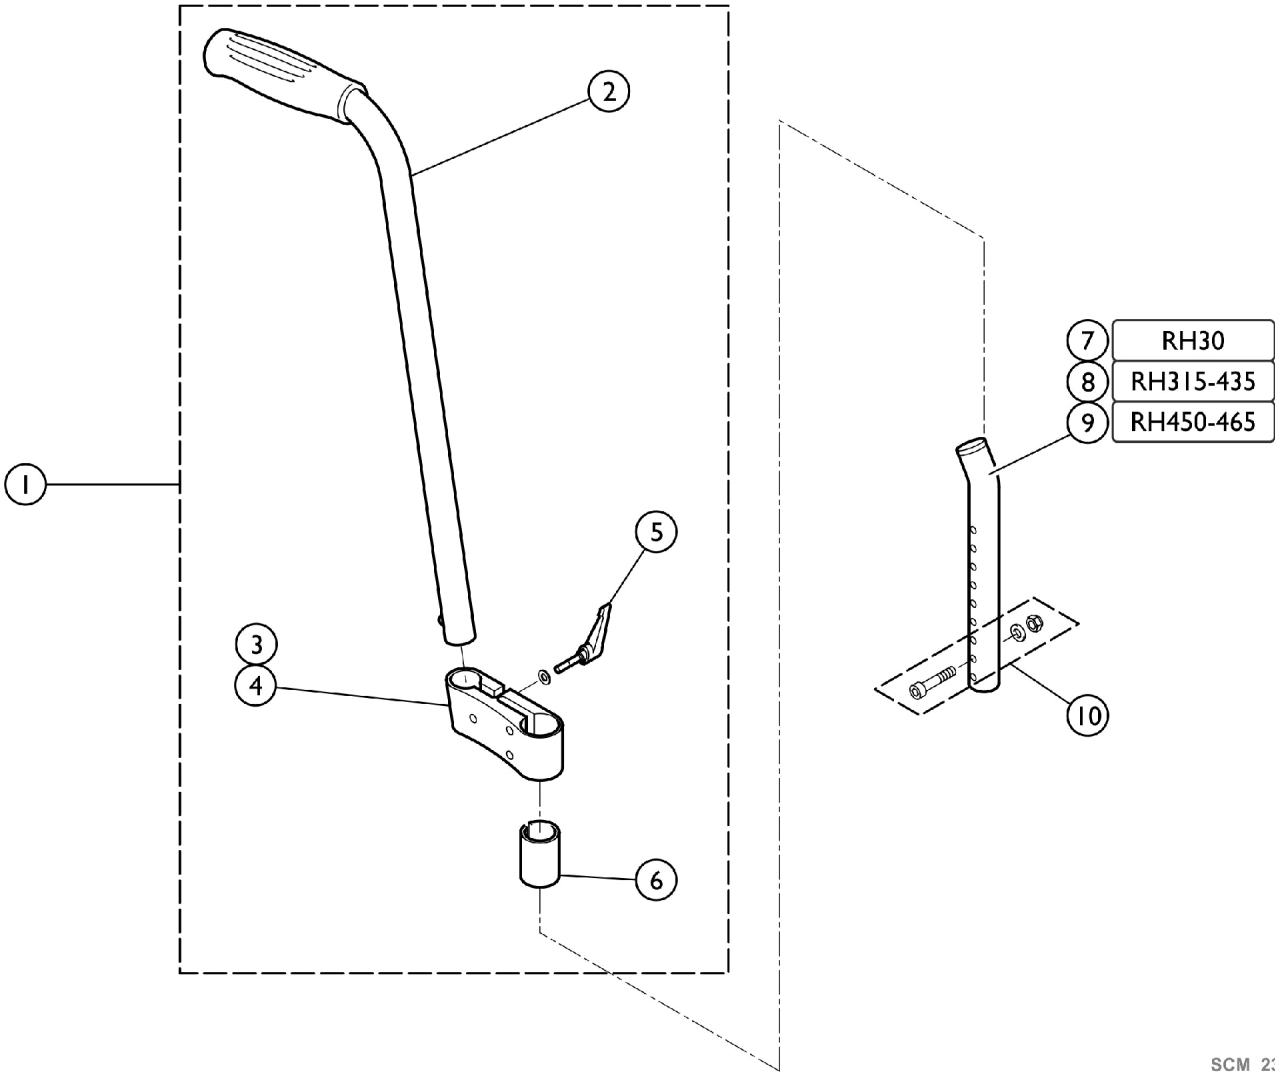

Backrest - Rear Set Adjustable Height Push Handles

Backrest - Rear Set Adjustable Height Push Handles

Item Number	Note	Part Number	Description	Quantity Per	
				Package	Assembly
1		1517876	Push Handles, Adjustable Height, Rear Set (Pair)	2	1
2		1438938	Push Handle Tube Complete, Rearset	1	1
3		1438939	Mounting Hardware - Right Complete, Rearset Push Handles	1	1
4		1438940	Mounting Hardware - Left Complete, Rearset Push Handles	1	1
5		1529799	Adjusting Lever (Pair)	2	1
6		1581293	Sleeves, Mounting Hardware, Rearset Push Handles (Pair)	2	1
7		1546913	Telescopic Back Tube, Standard - Short (Pair)	2	1
8		1546914	Telescopic Back Tube, Standard - Medium (Pair)	2	1
9		1546946	Telescopic Back Tube, Standard - Long (Pair)	2	1
10		1588217	Kit, Screw, Backrest Tube	1	1