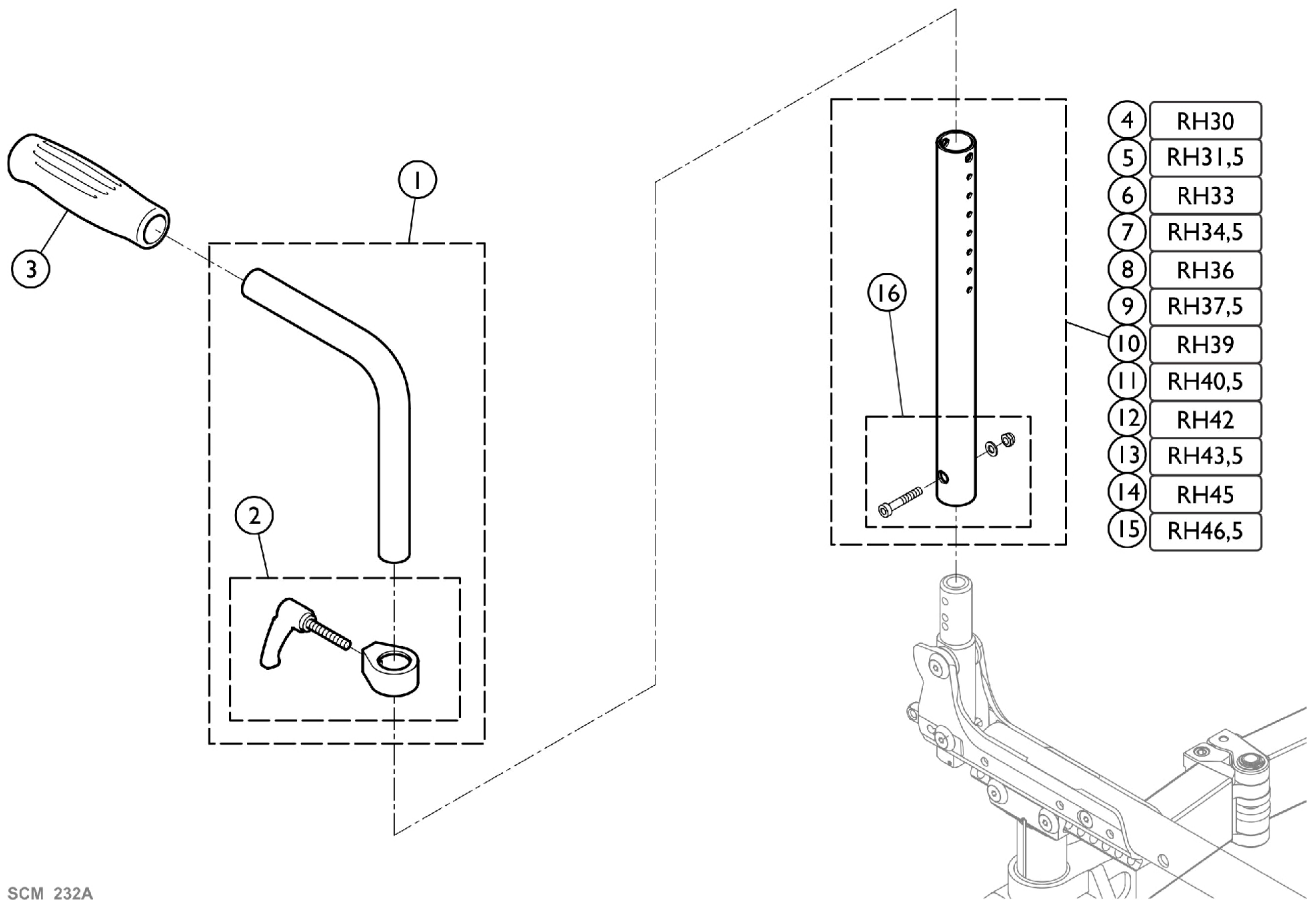

Backrest - Adjustable Height Push Handles

SCM_232A

Backrest - Adjustable Height Push Handles

| Item Number | Note | Part Number | Description | Quantity Per | |
|-------------|------|-------------|--|--------------|----------|
| | | | | Package | Assembly |
| 1 | | 1438203 | Kit, Adjustable Height, Integrated Push Handles, Standard, Short | 1 | 1 |
| 2 | | 1549985 | Adjusting Lever, Adjustable Height, Integrated Push Handles (Pair) | 1 | 1 |
| 3 | | 1507734 | Handle, Black (Pair) | 2 | 1 |
| 4 | | 1507752 | Backrest Tube, Straight (265mm), Integrated Push Handles (Pair) | 2 | 1 |
| 5 | | 1507753 | Backrest Tube, Straight (280mm), Integrated Push Handles (Pair) | 2 | 1 |
| 6 | | 1507862 | Backrest Tube, Straight (295mm), Integrated Push Handles (Pair) | 2 | 1 |
| 7 | | 1508438 | Backrest Tube, Straight (310mm), Integrated Push Handles (Pair) | 2 | 1 |
| 8 | | 1508466 | Backrest Tube, Straight (325mm), Integrated Push Handles (Pair) | 2 | 1 |
| 9 | | 1508498 | Backrest Tube, Straight (340mm), Integrated Push Handles (Pair) | 2 | 1 |
| 10 | | 1509103 | Backrest Tube, Straight (355mm), Integrated Push Handles (Pair) | 2 | 1 |
| 11 | | 1509104 | Backrest Tube, Straight (370mm), Integrated Push Handles (Pair) | 2 | 1 |
| 12 | | 1509105 | Backrest Tube, Straight (385mm), Integrated Push Handles (Pair) | 2 | 1 |
| 13 | | 1509106 | Backrest Tube, Straight (400mm), Integrated Push Handles (Pair) | 2 | 1 |
| 14 | | 1509107 | Backrest Tube, Straight (415mm), Integrated Push Handles (Pair) | 2 | 1 |
| 15 | | 1509108 | Backrest Tube, Straight (430mm), Integrated Push Handles (Pair) | 2 | 1 |
| 16 | | 1588217 | Kit, Screw, Backrest Tube | 1 | 1 |