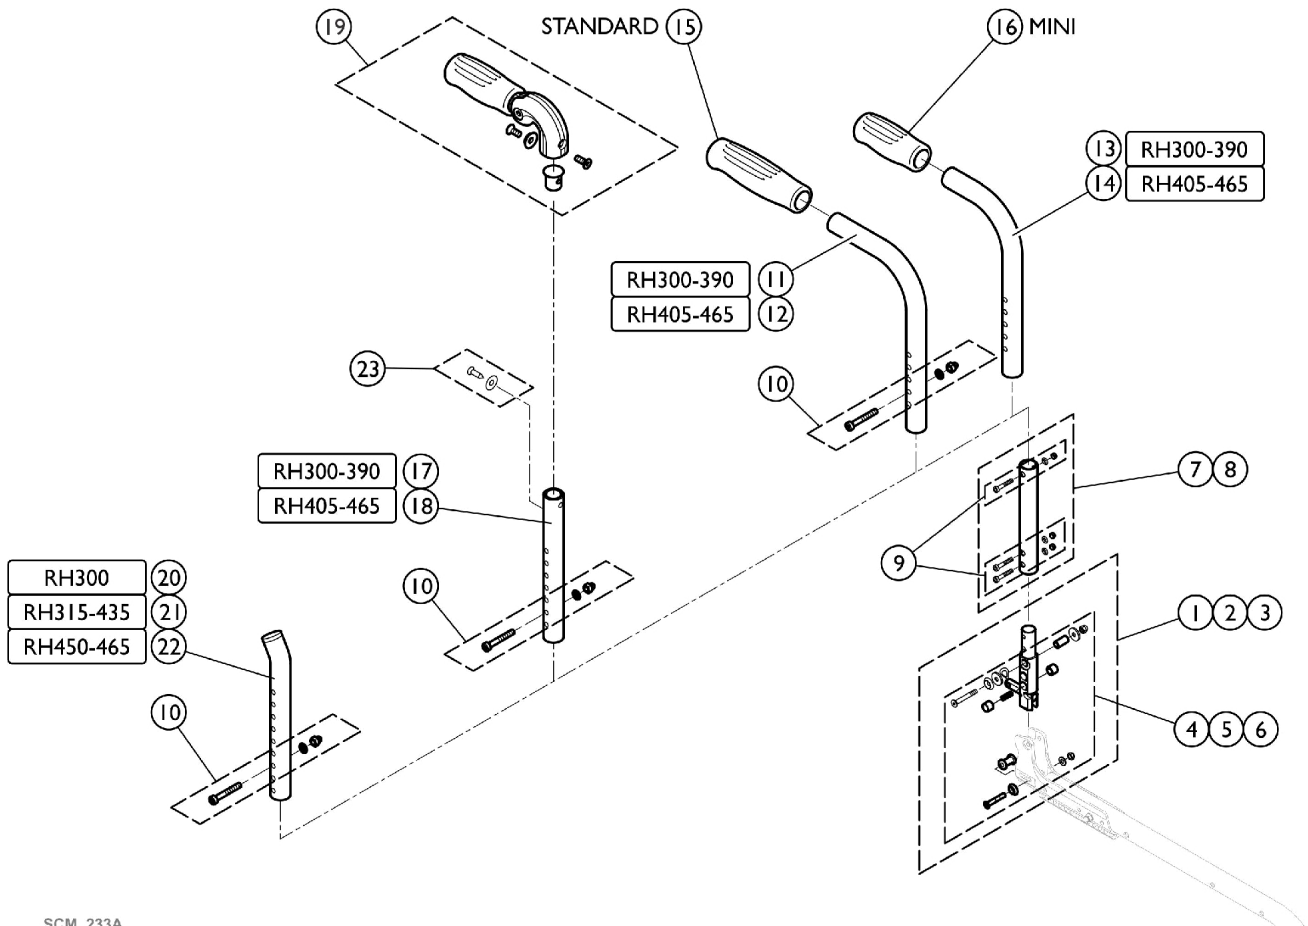

Backrest - Standard Push Handles

Backrest - Standard Push Handles

Item Number	Note	Part Number	Description	Quantity Per	
				Package	Assembly
1		1588221	Latch Bolt w/ Hardware , Clothes Guard	1	1
2		1588222	Latch Bolt w/ Hardware , Mudguard Fixed	1	1
3		1588223	Latch Bolt w/ Hardware , Mudguard Removable or Siderest	1	1
4		1588224	Kit, Hardware, Latch Bolt, Clothes Guard	1	1
5		1588225	Kit, Hardware, Latch Bolt, Mudguard Fixed	1	1
6		1588226	Kit, Hardware, Latch Bolt, Mudguard Removable or Siderest	1	1
7		1588218	Kit, Intermediate Tube, Short	1	1
8		1588219	Kit, Intermediate Tube, Long	1	1
9		1588220	Kit, Hardware, Intermediate Tube	1	1
10		1588217	Kit, Screw, Backrest Tube	1	1
11		1525122	Backrest Tube Standard, Short (Pair)	2	1
12		1525123	Backrest Tube Standard, Long (Pair)	2	1
13		1525124	Backrest Tube Mini, Short (Pair)	2	1
14		1525125	Backrest Tube Mini, Long (Pair)	2	1
15		1507734	Handle, Black (Pair)	2	1
16		1525126	Handle Black, Mini (Pair)	2	1
17		1524956	Telescopic Tube Short, Foldable Push Handle (Pair)	2	1
18		1525121	Telescopic Tube Medium, Foldable Push Handle (Pair)	2	1
19		1507733	Foldable Push Handles (Pair)	2	1
20		1546913	Telescopic Back Tube, Standard - Short (Pair)	2	1
21		1546914	Telescopic Back Tube, Standard - Medium (Pair)	2	1
22		1546946	Telescopic Back Tube, Standard - Long (Pair)	2	1
23		1432083	Kit, Hardware, Backrest Band	1	1