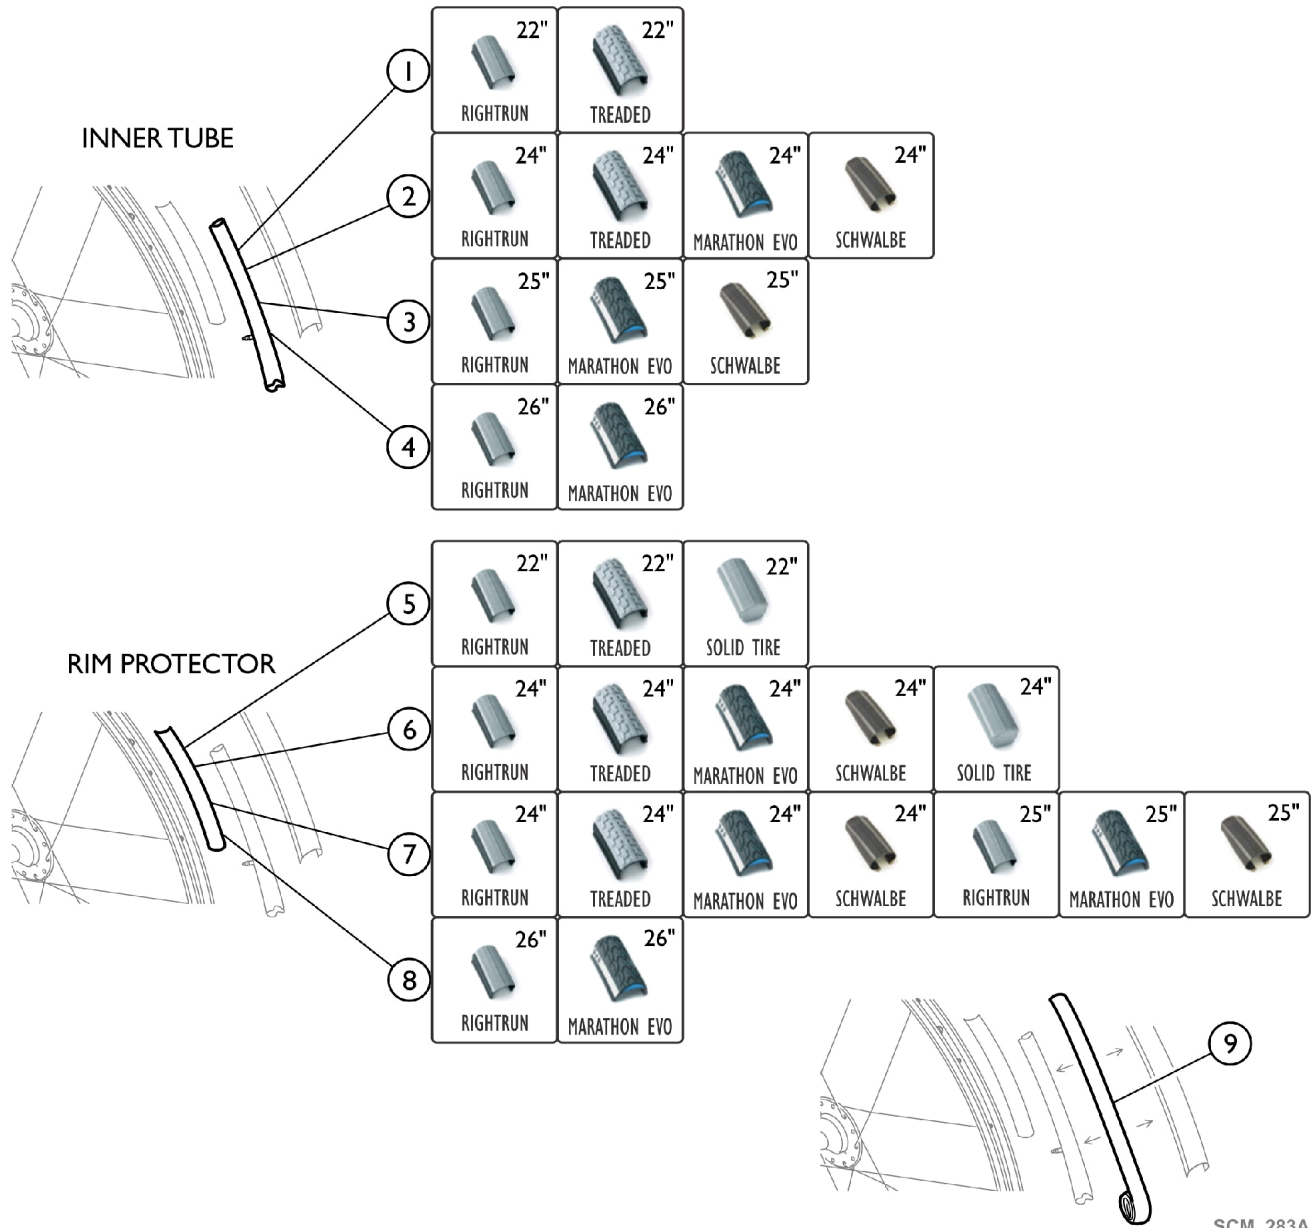

# Rear Wheels - Inner Tube and Rim Protection

## Rear Wheels - Inner Tube and Rim Protection

| Item Number | Note | Part Number | Description   | Quantity Per |          |
|-------------|------|-------------|---|--------------|----------|
|             |      |             |   | Package      | Assembly |
| 1           |      | 1570848     | Inner Tube (22" x 1")                                   | 1            | 2        |
| 2           |      | 1570849     | Inner Tube (24" x 1")                                   | 1            | 2        |
| 3           |      | 1570851     | Inner Tube, High-Performance Wheel (26")                | 1            | 2        |
| 4           |      | 1570850     | Inner Tube (26" x 1")                                   | 1            | 2        |
| 5           |      | 1570844     | Rim Protection (22")                                    | 1            | 2        |
| 6           |      | 1570845     | Rim Protection (24" Large)                              | 1            | 2        |
| 7           |      | 1495962     | Rim Protection, High Performance / Spinergy Wheel (24") | 1            | 2        |
| 8           |      | 1570846     | Rim Protection (26")                                    | 1            | 2        |
| 9           |      | 1571072     | Rear Wheel Insert Flat Free (20, 22, 24, 26" Tire)      | 1            | 2        |