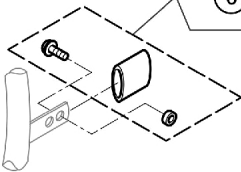

# Rear Wheels - Handrim Hardware

ALUMINUM		BLACK ALUMINUM		TITANIUM		STEEL		SUPERGRIP		SURGE		GEKKO		CURVE	
SPOKE GUARD	NO SPOKE GUARD	SPOKE GUARD	NO SPOKE GUARD	SPOKE GUARD	NO SPOKE GUARD	SPOKE GUARD	NO SPOKE GUARD	SPOKE GUARD	NO SPOKE GUARD	SPOKE GUARD	NO SPOKE GUARD	SPOKE GUARD	NO SPOKE GUARD	SPOKE GUARD	NO SPOKE GUARD
1	1	1	1	1	1	1	1	1	1	3	3	1	1	1	1
4	4	4	4	4	4	4	4	4	4	4	6	4	4	4	4
	4		4		4		4		4		7		7		7
KUSCHALL WHEEL															
HIGH PERF. WHEEL															
SPINERGY WHEEL															

## Rear Wheels - Handrim Hardware

Item Number	Note	Part Number	Description	Quantity Per	
				Package	Assembly
1		1495958	Kit, Hardware, Handrim (3 cm)	1	2
2		1495959	Kit, Hardware, Handrim (4 cm)	1	2
3		1495961	Kit, Hardware, Handrim w/ Spokes Guard (4cm)	1	2
4		1496019	Kit, Hardware, Handrim, High Performance (3 cm)	1	2
5		1496020	Kit, Hardware, Handrim, High Performance (4cm)	1	2
6		1497111	Kit, Hardware, Handrim, High Performance w/ Spokes Guard (4cm)	1	2
7	A	1496015	Kit, Hardware, Handrim, Mountain Bike (3cm)	1	2