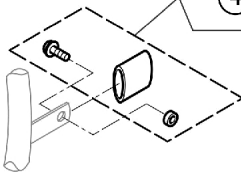

# Rear Wheels - Handrim Hardware

ALUMINUM		BLACK ALUMINUM		TITANIUM		STEEL		SUPERGRIP		SURGE		GEKKO		CURVE	
SPOKE GUARD	NO SPOKE GUARD	SPOKE GUARD	NO SPOKE GUARD	SPOKE GUARD	NO SPOKE GUARD	SPOKE GUARD	NO SPOKE GUARD	SPOKE GUARD	NO SPOKE GUARD	SPOKE GUARD	NO SPOKE GUARD	SPOKE GUARD	NO SPOKE GUARD	SPOKE GUARD	NO SPOKE GUARD
1	1	1	1	1	1	1	1	1	1	3	3	1	1	1	1
4	4	4	4	4	4	4	4	4	4	4	6	4	4	4	4
	4		4		4		4		4		7		7		7
KUSCHALL WHEEL															
HIGH PERF. WHEEL															
SPINERGY WHEEL															

## Rear Wheels - Handrim Hardware

Item Number	Note	Part Number	Description	Quantity Per	
				Package	Assembly
1		1495958	Kit, Hardware, Handrim (3 cm)	1	2
2		1495959	Kit, Hardware, Handrim (4 cm)	1	2
3		1495961	Kit, Hardware, Handrim w/ Spokes Guard (4cm)	1	2
4		1496019	Kit, Hardware, Handrim, High Performance (3 cm)	1	2
5		1496020	Kit, Hardware, Handrim, High Performance (4cm)	1	2
6		1497111	Kit, Hardware, Handrim, High Performance w/ Spokes Guard (4cm)	1	2
7	A	1496015	Kit, Hardware, Handrim, Mountain Bike (3cm)	1	2