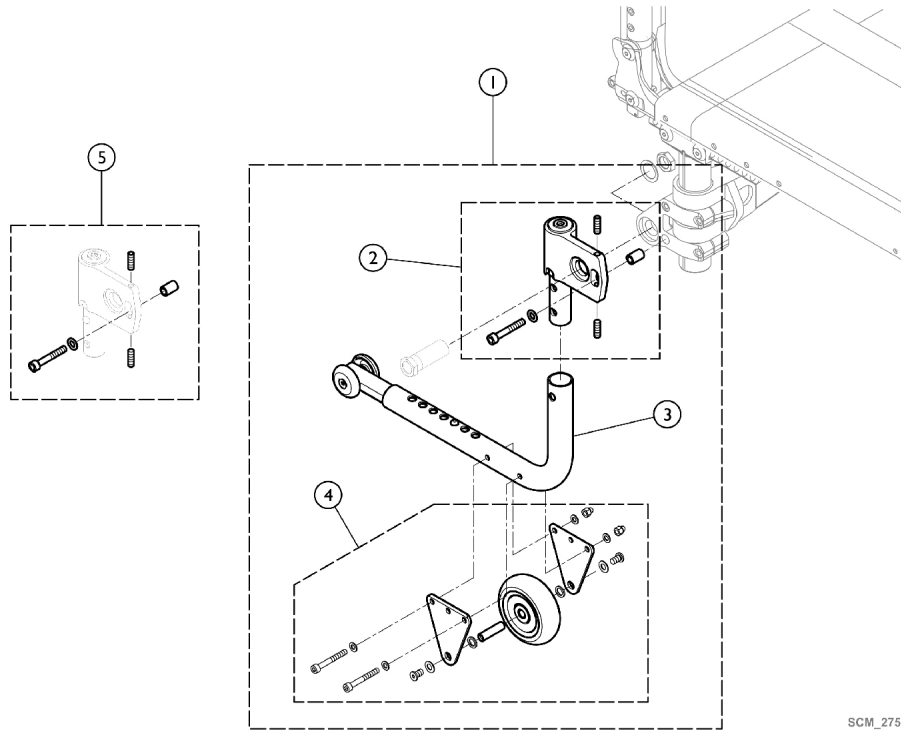

Options and Accessories - Transit Wheels

SCM_275A

Item Number	Note	Part Number	Description	Quantity Per	
				Package	Assembly
1		1588799	Transit Wheels Complete (Pair)	2	1
2		1588800	Transit Wheels Holder (Pair)	2	1
3		1588777	Anti-Tipper Tube, Complete	1	2
4		1588801	Transit Wheels Parts (Pair)	2	1
5		1588798	Kit, Hardware, Anti-Tipper	1	1