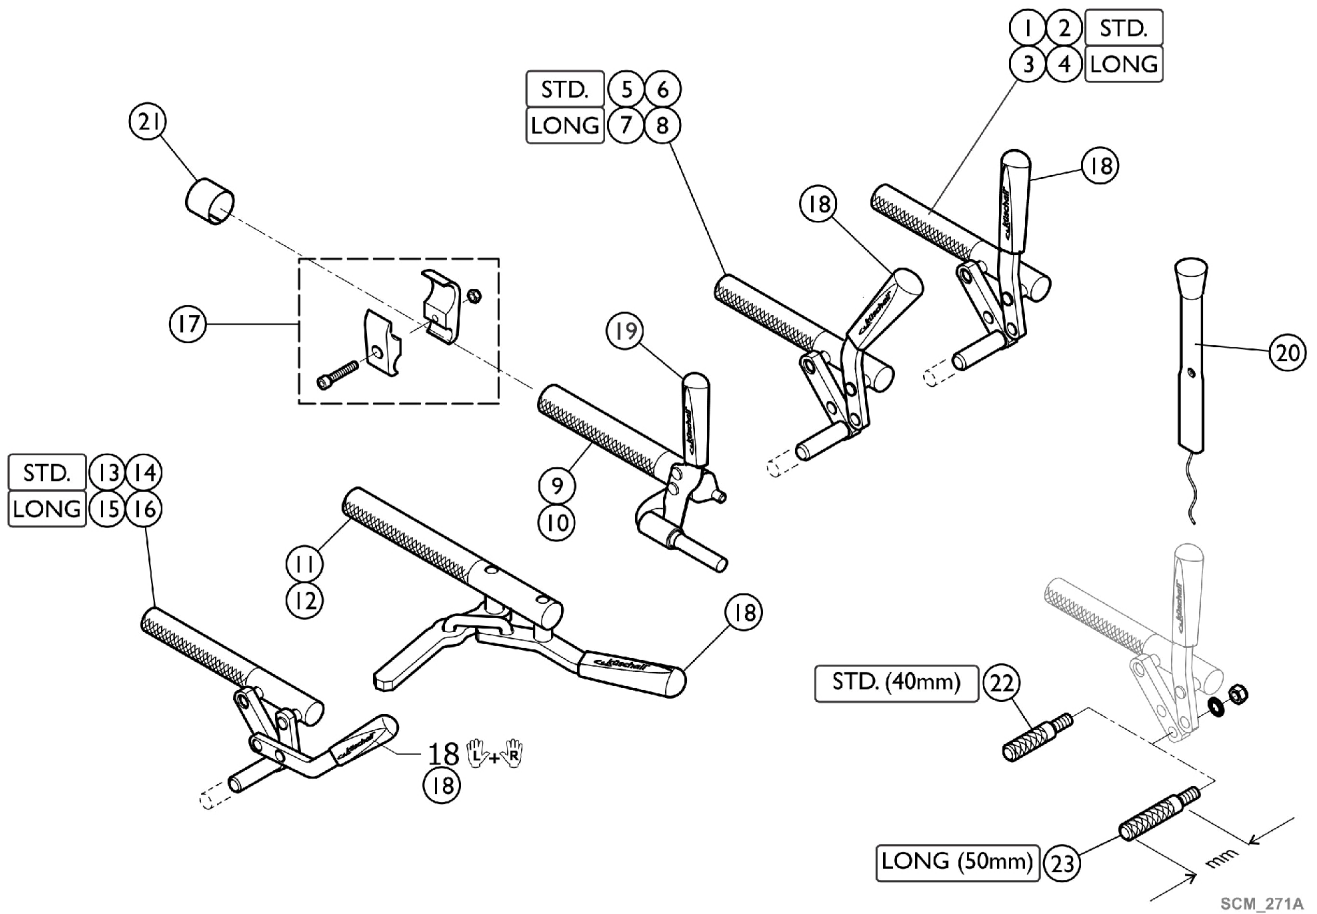

# Rear Wheels - Wheel Locks

## Rear Wheels - Wheel Locks

Item Number	Note	Part Number	Description	Quantity Per	
				Package	Assembly
1		1512127	Brake, Straight Lever, Left	1	1
2		1512128	Brake, Straight Lever, Right	1	1
3		1517658	Brake, Straight Lever, Long Shoe, Left	1	1
4		1517657	Brake, Straight Lever, Long Shoe, Right	1	1
5		1512125	Brake, Bent Lever, Left	1	1
6		1512126	Brake, Bent Lever, Right	1	1
7		1517656	Brake, Lever Bent, Long Shoe, Left	1	1
8		1517655	Brake, Lever Bent, Long Shoe, Right	1	1
9		SP1512131	Performance Brake Left	1	1
10		SP1512132	Performance Brake Right	1	1
11		SP1512133	Active Brake Left	1	1
12		SP1512134	Active Brake Right	1	1
13		1512129	Pull Brake Left	1	1
14		1512130	Pull Brake Right	1	1
15		1517660	Pull Brake, Long Shoe Left	1	1
16		1517659	Pull Brake, Long Shoe Right	1	1
17		1513176	Clamping piece , Brake, set	1	1
18		1513177	Brake Handle Standard (Pair)	2	1
19		1513178	Brake Handle, Performance Brake (Pair)	2	1
20		1513179	Brake Lever Extension (Pair)	2	1
21		1544424	Sleeves, Brake Clamping, Titanium Frame (Pair)	2	1
22		1579328	Kit, Brake Shoe Standard (40mm)	1	1
23		1579329	Kit, Brake Shoe Long (50mm), 4 Pcs.	1	1