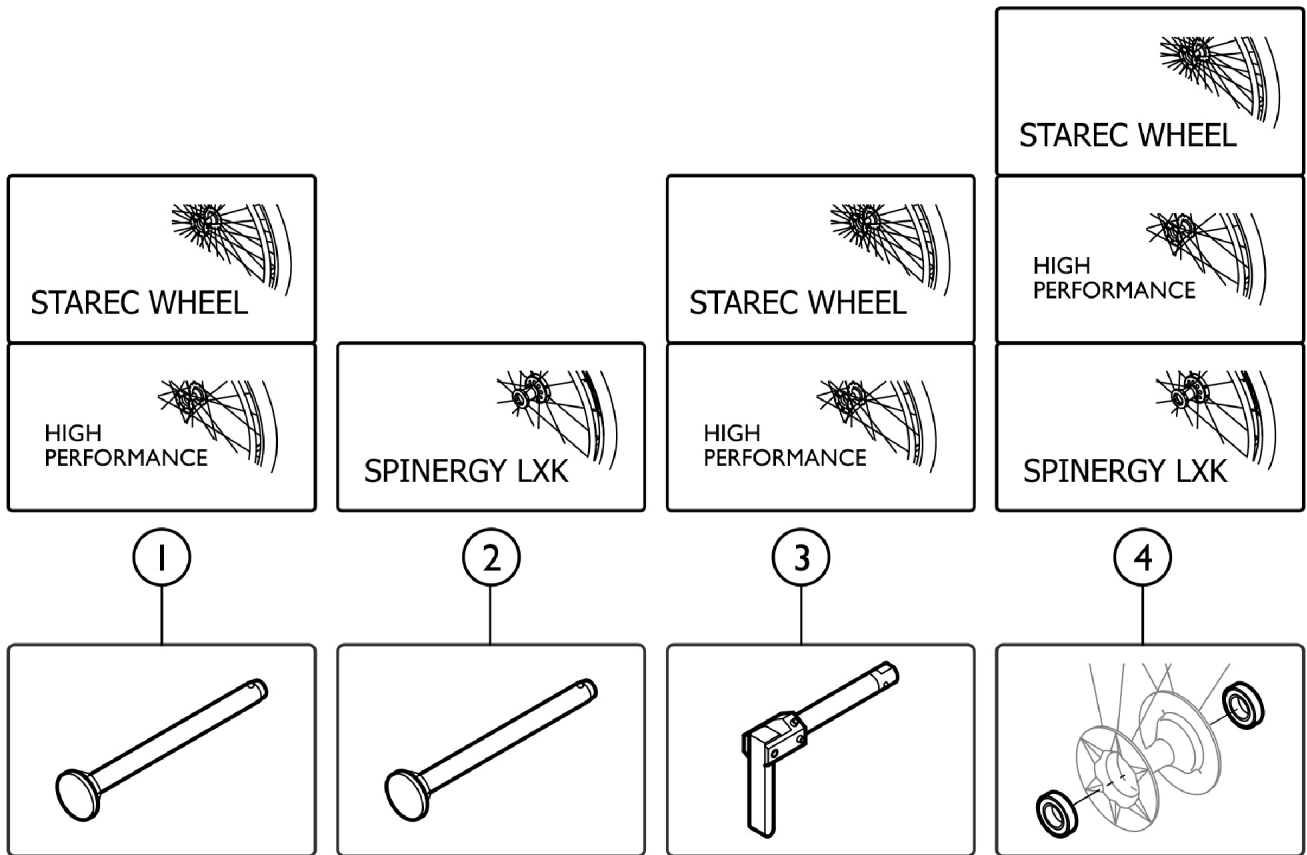

Rear Wheels - Quick Release Axles and Bearings

SCM_270A

Rear Wheels - Quick Release Axles and Bearings

Item Number	Note	Part Number	Description	Quantity Per	
				Package	Assembly
1		See Chart	Item #1. Quick Release Axle - Long (Pair)	2	1
2		1507627	Quick Release Axle, Long w/ Cap, Spinergy Wheel (Pair)	2	1
3		1493755	Tetra Clip w/ Quick Release Axle (Pair), Long	2	1
4		1571069	Bearing R8-2RS 1/2"/1.1/8"x5/16" (Pair)	2	1

Item #1. Quick Release Axle - Long (Pair)

Color	Part Number
Arctic Blue	1509137-0441
B - Blue	1509137-0404
Black	1509137-0004
Chrome	1509137-0001
Champagne	1509137-0182
Colorless	1509137-0407
Comet Red	1509137-0440
Techno-Anthracite	1509137-0400