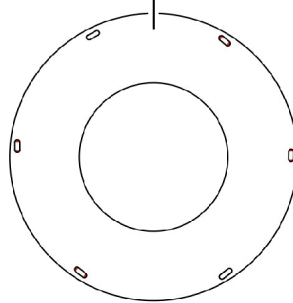

Rear Wheels - Spoke Guards

1

2

3

4

SCM_269A

Rear Wheels - Spoke Guards

Item Number	Note	Part Number	Description	Quantity Per	
				Package	Assembly
1	A	1564453	Spoke Guard, Transparent (22")	1	2
2	A,B	1564457	Spoke Guard, Transparent (24")	1	2
3	A	1564492	Spoke Guard, Transparent (26")	1	2
4	A,B	1564456	Spoke Guard Kuschall, Black (24")	1	2

NOTE: A - Used with Starec Wheels.
 B - Used with Starec and High Performance Wheels.