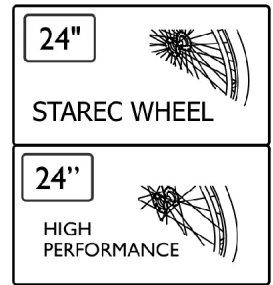

Rear Wheels - Spoke Guards

1

2

3

4

SCM_269A

Rear Wheels - Spoke Guards

Item Number	Note	Part Number	Description	Quantity Per	
				Package	Assembly
1	A	1564453	Spoke Guard, Transparent (22")	1	2
2	A,B	1564457	Spoke Guard, Transparent (24")	1	2
3	A	1564492	Spoke Guard, Transparent (26")	1	2
4	A,B	1564456	Spoke Guard Kuschall, Black (24")	1	2

NOTE: A - Used with Starec Wheels.
 B - Used with Starec and High Performance Wheels.