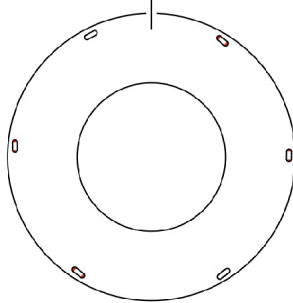

Rear Wheels - Spoke Guards

1

2

3

4

SCM_269A

Rear Wheels - Spoke Guards

Item Number	Note	Part Number	Description	Quantity Per	
				Package	Assembly
1	A	1564453	Spoke Guard, Transparent (22")	1	2
2	A,B	1564457	Spoke Guard, Transparent (24")	1	2
3	A	1564492	Spoke Guard, Transparent (26")	1	2
4	A,B	1564456	Spoke Guard Kuschall, Black (24")	1	2

NOTE: A - Used with Starec Wheels.
 B - Used with Starec and High Performance Wheels.