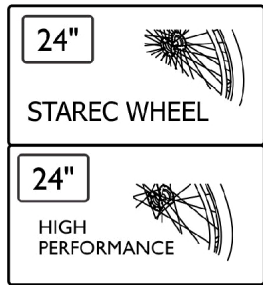

Rear Wheels - Spoke Guards

1

2

3

4

SCM_269A

Rear Wheels - Spoke Guards

Item Number	Note	Part Number	Description	Quantity Per	
				Package	Assembly
1	A	1564453	Spoke Guard, Transparent (22")	1	2
2	A,B	1564457	Spoke Guard, Transparent (24")	1	2
3	A	1564492	Spoke Guard, Transparent (26")	1	2
4	A,B	1564456	Spoke Guard Kuschall, Black (24")	1	2

NOTE: A - Used with Starec Wheels.
 B - Used with Starec and High Performance Wheels.