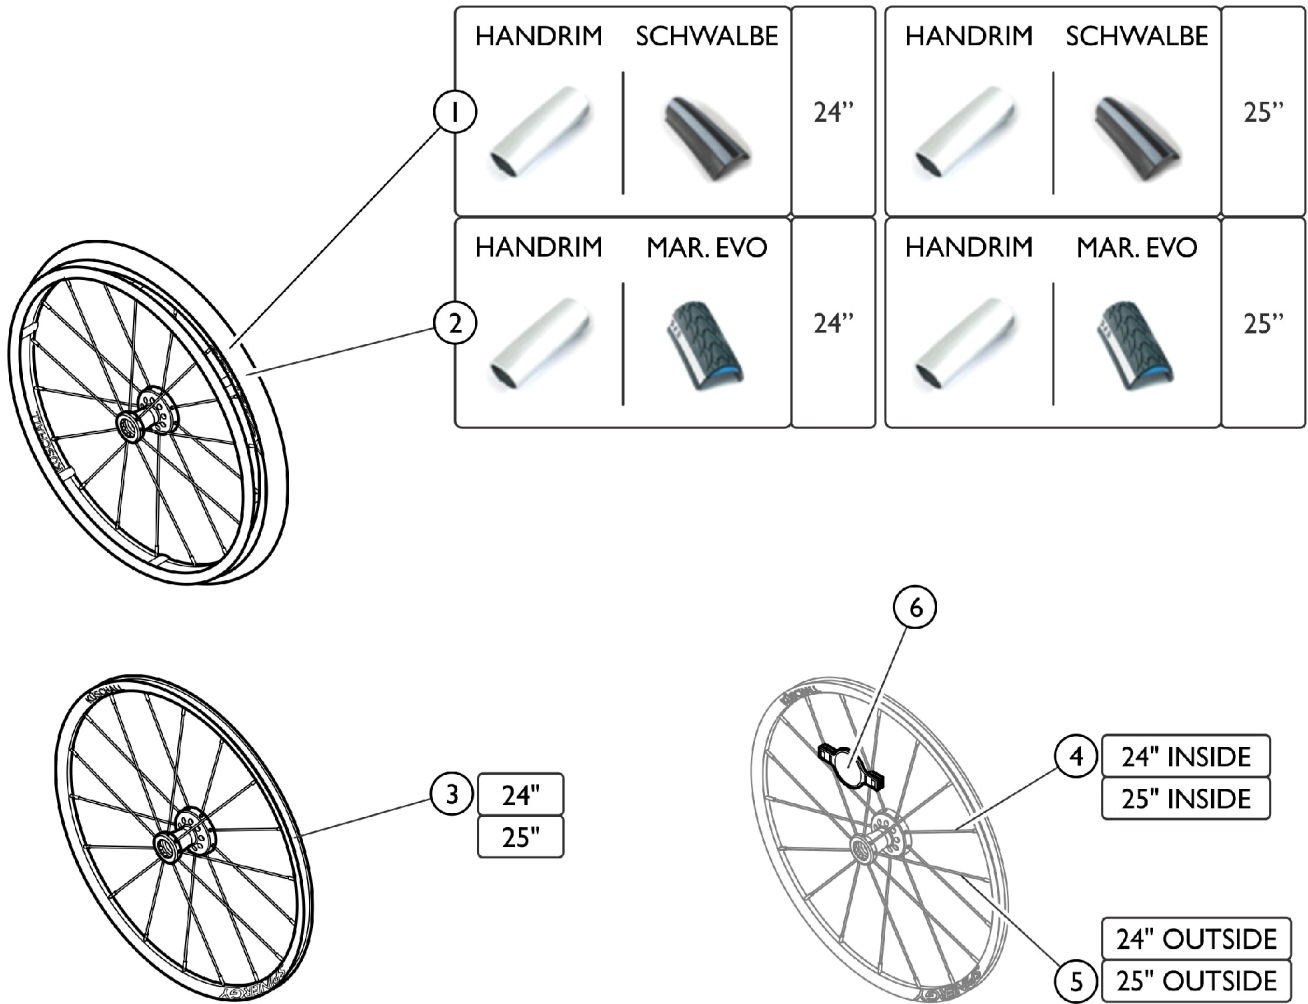

Rear Wheels - Spinergy LXX - 24" and 25" Wheels

Rear Wheels - Spinerger LXX - 24" and 25" Wheels

Item Number	Note	Part Number	Description	Quantity Per	
				Package	Assembly
1		1579101	Rear Wheel (24"), Spinerger LXX, Aluminum Handrim, Black, Schwalbe One Tire, Complete	1	2
2		1579105	Rear Wheel (24"), Spinerger LXX, Aluminum Handrim, Black, Marathon Evo Tire, Complete	1	2
3		1579102	Rear Wheel (24"), Spinerger LXX, No Handrim, No Tire	1	2
4		1579103	(24") Spoke Inside, Spinerger LXX Wheel (236mm)	1	9
5		1579104	(24") Spoke Outside, Spinerger LXX Wheel (249mm)	1	9
6		1571088	Spoke Reflector (Pair)	2	1