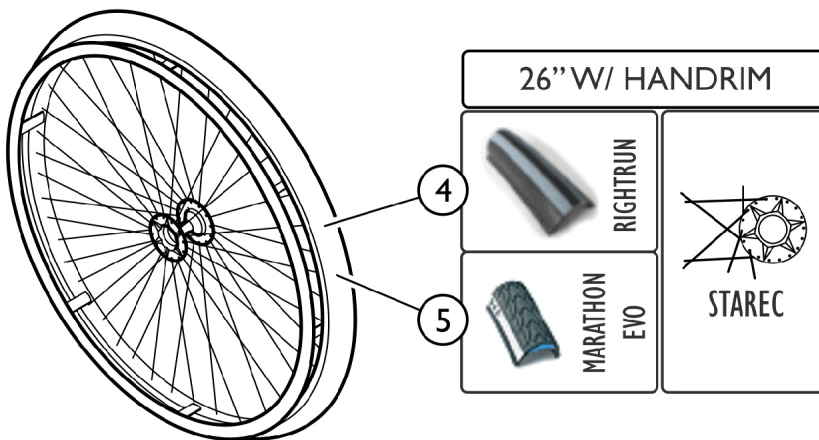

Rear Wheels - 26 Inch Wheels

Rear Wheels - 26 Inch Wheels

Item Number	Note	Part Number	Description	Quantity Per	
				Package	Assembly
1		See Chart	Item #1. Rear Wheel, 26 Inches, w/o Handrim, w/o Tire	1	2
2		SP1601749	Rear Wheel 26", Starec Hub X, w/out Handrim, Rightrun Black/Grey	1	2
3		See Chart	Item #3. Rear Wheel, 26 Inches, w/o Handrim, w/ Tire	1	2
4		SP1601866	Rear Wheel 26", Starec Hub X, Handrim Aluminum Black, Rightrun Black/Grey	1	2
5		See Chart	Item #5. Rear Wheel, 26 Inches, w/ Handrim, and Tire	1	2
6		1571073	Spoke Reflector (Pair)	2	1
7		1579090	Kit, Spokes, Complete (278mm)	10	1

Item #1. Rear Wheel, 26 Inches, w/o Handrim, w/o Tire

Colors	Part Number
Colorless	1567099-0407
Chrome	1567099-0001
Champagne	1567099-0182
Techno-Antracite	1567099-0400
B - Blue	1567099-0404
Comet Red	1567099-0440
Arctic Blue	1567099-0441

Item #3. Rear Wheel, 26 Inches, w/o Handrim, w/ Tire

Colors	Part Number
Colorless	1554403-0407
Chrome	1554403-0001
Champagne	1554403-0182
Techno-Antracite	1554403-0400
B - Blue	1554403-0404
Comet Red	1554403-0440
Arctic Blue	1554403-0441

Rear Wheels - 26 Inch Wheels

Item #5. Rear Wheel, 26 Inches, w/ Handrim, and Tire

Colors	Part Number
Clear	1554417-0407
Chrome	1554417-0001
Champagne	1554417-0182
Techno-Antracite	1554417-0400
B - Blue	1554417-0404
Comet Red	1554417-0440
Arctic Blue	1554417-0441