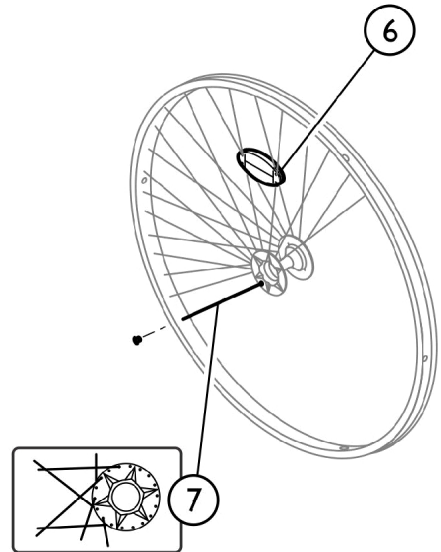

Rear Wheels - 26 Inch Wheels

Rear Wheels - 26 Inch Wheels

Item Number	Note	Part Number	Description	Quantity Per	
				Package	Assembly
1		See Chart	Item #1. Rear Wheel, 26 Inches, w/o Handrim, w/o Tire	1	2
2		SP1601749	Rear Wheel 26", Starec Hub X, w/out Handrim, Rightrun Black/Grey	1	2
3		See Chart	Item #3. Rear Wheel, 26 Inches, w/o Handrim, w/ Tire	1	2
4		SP1601866	Rear Wheel 26", Starec Hub X, Handrim Aluminum Black, Rightrun Black/Grey	1	2
5		See Chart	Item #5. Rear Wheel, 26 Inches, w/ Handrim, and Tire	1	2
6		1571073	Spoke Reflector (Pair)	2	1
7		1579090	Kit, Spokes, Complete (278mm)	10	1

Item #1. Rear Wheel, 26 Inches, w/o Handrim, w/o Tire

Colors	Part Number
Colorless	1567099-0407
Chrome	1567099-0001
Champagne	1567099-0182
Techno-Antracite	1567099-0400
B - Blue	1567099-0404
Comet Red	1567099-0440
Arctic Blue	1567099-0441

Item #3. Rear Wheel, 26 Inches, w/o Handrim, w/ Tire

Colors	Part Number
Colorless	1554403-0407
Chrome	1554403-0001
Champagne	1554403-0182
Techno-Antracite	1554403-0400
B - Blue	1554403-0404
Comet Red	1554403-0440
Arctic Blue	1554403-0441

Rear Wheels - 26 Inch Wheels

Item #5. Rear Wheel, 26 Inches, w/ Handrim, and Tire

Colors	Part Number
Clear	1554417-0407
Chrome	1554417-0001
Champagne	1554417-0182
Techno-Antracite	1554417-0400
B - Blue	1554417-0404
Comet Red	1554417-0440
Arctic Blue	1554417-0441