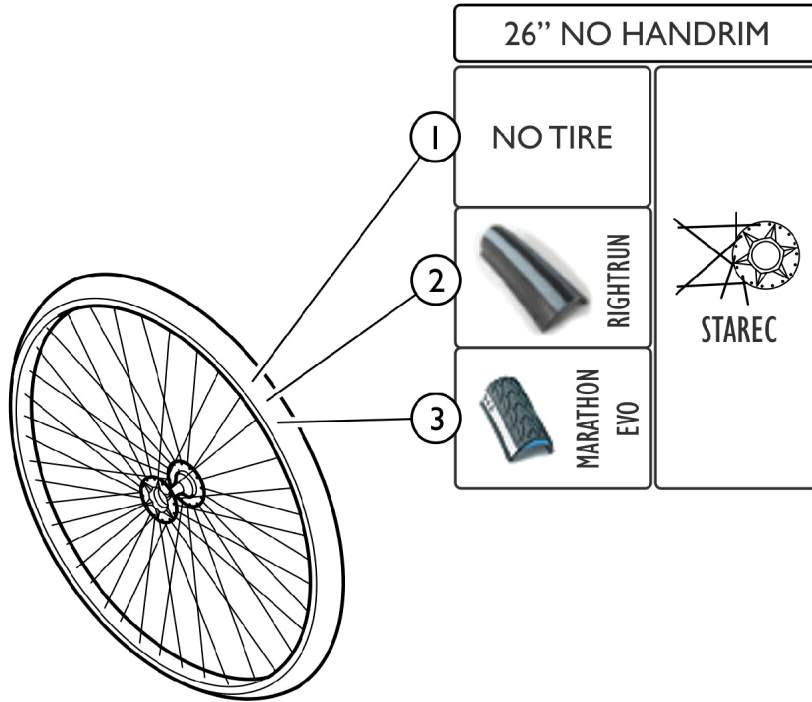

Rear Wheels - 26 Inch Wheels

Rear Wheels - 26 Inch Wheels

Item Number	Note	Part Number	Description	Quantity Per	
				Package	Assembly
1		See Chart	Item #1. Rear Wheel, 26 Inches, w/o Handrim, w/o Tire	1	2
2		SP1601749	Rear Wheel 26", Starec Hub X, w/out Handrim, Rightrun Black/Grey	1	2
3		See Chart	Item #3. Rear Wheel, 26 Inches, w/o Handrim, w/ Tire	1	2
4		SP1601866	Rear Wheel 26", Starec Hub X, Handrim Aluminum Black, Rightrun Black/Grey	1	2
5		See Chart	Item #5. Rear Wheel, 26 Inches, w/ Handrim, and Tire	1	2
6		1571073	Spoke Reflector (Pair)	2	1
7		1579090	Kit, Spokes, Complete (278mm)	10	1

Item #1. Rear Wheel, 26 Inches, w/o Handrim, w/o Tire

Colors	Part Number
Colorless	1567099-0407
Chrome	1567099-0001
Champagne	1567099-0182
Techno-Antracite	1567099-0400
B - Blue	1567099-0404
Comet Red	1567099-0440
Arctic Blue	1567099-0441

Item #3. Rear Wheel, 26 Inches, w/o Handrim, w/ Tire

Colors	Part Number
Colorless	1554403-0407
Chrome	1554403-0001
Champagne	1554403-0182
Techno-Antracite	1554403-0400
B - Blue	1554403-0404
Comet Red	1554403-0440
Arctic Blue	1554403-0441

Rear Wheels - 26 Inch Wheels

Item #5. Rear Wheel, 26 Inches, w/ Handrim, and Tire

Colors	Part Number
Clear	1554417-0407
Chrome	1554417-0001
Champagne	1554417-0182
Techno-Antracite	1554417-0400
B - Blue	1554417-0404
Comet Red	1554417-0440
Arctic Blue	1554417-0441