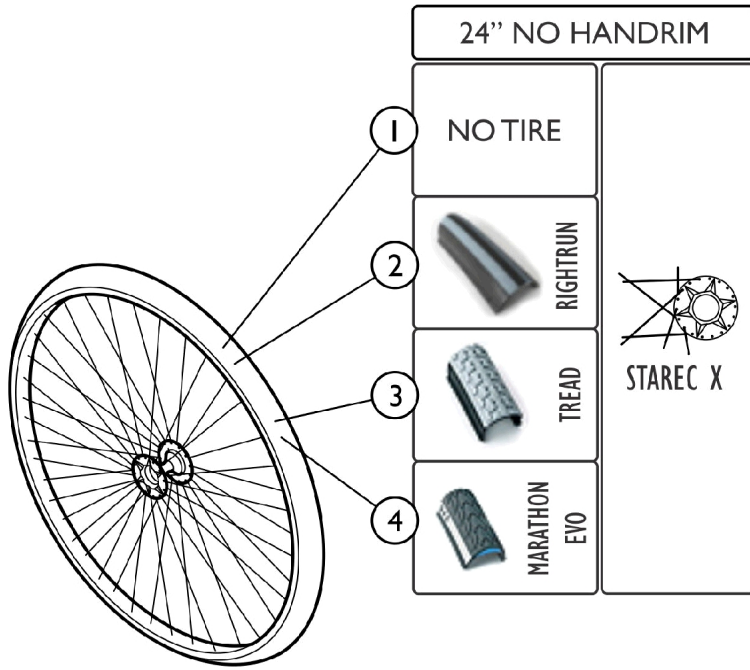

Rear Wheels - 24 Inch Wheels

Rear Wheels - 24 Inch Wheels

Item Number	Note	Part Number	Description	Quantity Per	
				Package	Assembly
1		See Chart	Item #1. Rear Wheel, 24 in., w/o Handrim, w/o Tire	1	2
2		SP1601745	Rear Wheel (24"), Starec Hub X, No Handrim, Rightrun Black/Grey Tire	1	2
3		904.1141	Rear Wheel (24"), Starec Hub X, No Handrim, Treaded	1	2
4		See Chart	Item #4. Rear Wheel, 24 in., w/o Handrim	1	2
5		SP1601864	Rear Wheel (24"), Starec Hub X, Aluminum Handrim, Black, Rightrun Black/Grey	1	2
6		1562660	Rear Wheel (24"), Starec Hub X, Aluminum Handrim, Black, Treaded	1	2
7		See Chart	Item #7. Rear Wheel, 24 in., w/ Handrim	1	2
8		1571073	Spoke Reflector (Pair)	2	1
9		1579086	Kit, Spoke, Complete (253mm)	1	1

Item #1. Rear Wheel, 24 in., w/o Handrim, w/o Tire

Hub Color	Part Number
Colorless	1567104-0407-NLA
Chrome	1567104-0001
Champagne	1567104-0182-NLA
Techno-Antrazit	1567104-0400
B - Blue	1567104-0404
Comet Red	1567104-0440
Arctic Blue	1567104-0441

Item #4. Rear Wheel, 24 in., w/o Handrim

Hub Color	Part Number
Colorless	1554399-0407
Chrome	1554399-0001
Champagne	1554399-0182
Techno-Antrazit	1554399-0400-NLA
B - Blue	1554399-0404
Comet Red	1554399-0440
Arctic Blue	1554399-0441

Rear Wheels - 24 Inch Wheels

Item #7. Rear Wheel, 24 in., w/ Handrim

Hub Color	Part Number
Colorless	1554400-0407
Chrome	1554400-0001
Champagne	1554400-0182
Techno-Antrazit	1554400-0400
B - Blue	1554400-0404
Comet Red	1554400-0440
Arctic Blue	1554400-0441