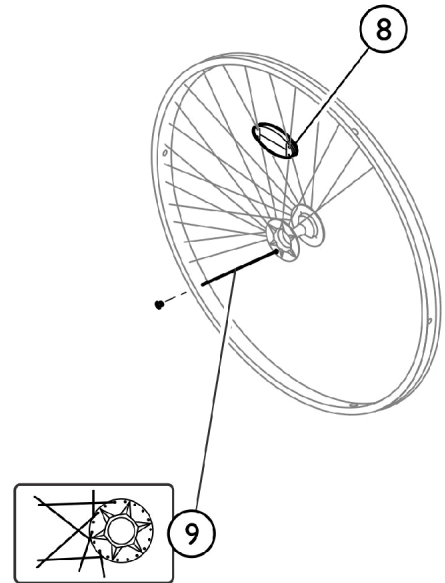

Rear Wheels - 24 Inch Wheels

Rear Wheels - 24 Inch Wheels

Item Number	Note	Part Number	Description	Quantity Per	
				Package	Assembly
1		See Chart	Item #1. Rear Wheel, 24 in., w/o Handrim, w/o Tire	1	2
2		SP1601745	Rear Wheel (24"), Starec Hub X, No Handrim, Rightrun Black/Grey Tire	1	2
3		904.1141	Rear Wheel (24"), Starec Hub X, No Handrim, Treaded	1	2
4		See Chart	Item #4. Rear Wheel, 24 in., w/o Handrim	1	2
5		SP1601864	Rear Wheel (24"), Starec Hub X, Aluminum Handrim, Black, Rightrun Black/Grey	1	2
6		1562660	Rear Wheel (24"), Starec Hub X, Aluminum Handrim, Black, Treaded	1	2
7		See Chart	Item #7. Rear Wheel, 24 in., w/ Handrim	1	2
8		1571073	Spoke Reflector (Pair)	2	1
9		1579086	Kit, Spoke, Complete (253mm)	1	1

Item #1. Rear Wheel, 24 in., w/o Handrim, w/o Tire

Hub Color	Part Number
Colorless	1567104-0407-NLA
Chrome	1567104-0001
Champagne	1567104-0182-NLA
Techno-Antrazit	1567104-0400
B - Blue	1567104-0404
Comet Red	1567104-0440
Arctic Blue	1567104-0441

Item #4. Rear Wheel, 24 in., w/o Handrim

Hub Color	Part Number
Colorless	1554399-0407
Chrome	1554399-0001
Champagne	1554399-0182
Techno-Antrazit	1554399-0400-NLA
B - Blue	1554399-0404
Comet Red	1554399-0440
Arctic Blue	1554399-0441

Rear Wheels - 24 Inch Wheels

Item #7. Rear Wheel, 24 in., w/ Handrim

Hub Color	Part Number
Colorless	1554400-0407
Chrome	1554400-0001
Champagne	1554400-0182
Techno-Antrazit	1554400-0400
B - Blue	1554400-0404
Comet Red	1554400-0440
Arctic Blue	1554400-0441