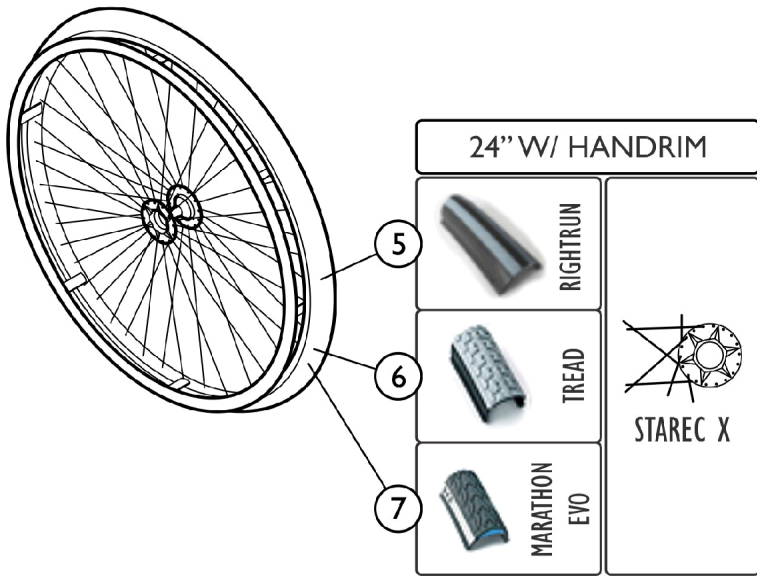

Rear Wheels - 24 Inch Wheels

Rear Wheels - 24 Inch Wheels

Item Number	Note	Part Number	Description	Quantity Per	
				Package	Assembly
1		See Chart	Item #1. Rear Wheel, 24 in., w/o Handrim, w/o Tire	1	2
2		SP1601745	Rear Wheel (24"), Starec Hub X, No Handrim, Rightrun Black/Grey Tire	1	2
3		904.1141	Rear Wheel (24"), Starec Hub X, No Handrim, Treaded	1	2
4		See Chart	Item #4. Rear Wheel, 24 in., w/o Handrim	1	2
5		SP1601864	Rear Wheel (24"), Starec Hub X, Aluminum Handrim, Black, Rightrun Black/Grey	1	2
6		1562660	Rear Wheel (24"), Starec Hub X, Aluminum Handrim, Black, Treaded	1	2
7		See Chart	Item #7. Rear Wheel, 24 in., w/ Handrim	1	2
8		1571073	Spoke Reflector (Pair)	2	1
9		1579086	Kit, Spoke, Complete (253mm)	1	1

Item #1. Rear Wheel, 24 in., w/o Handrim, w/o Tire

Hub Color	Part Number
Colorless	1567104-0407-NLA
Chrome	1567104-0001
Champagne	1567104-0182-NLA
Techno-Antrazit	1567104-0400
B - Blue	1567104-0404
Comet Red	1567104-0440
Arctic Blue	1567104-0441

Item #4. Rear Wheel, 24 in., w/o Handrim

Hub Color	Part Number
Colorless	1554399-0407
Chrome	1554399-0001
Champagne	1554399-0182
Techno-Antrazit	1554399-0400-NLA
B - Blue	1554399-0404
Comet Red	1554399-0440
Arctic Blue	1554399-0441

Rear Wheels - 24 Inch Wheels

Item #7. Rear Wheel, 24 in., w/ Handrim

Hub Color	Part Number
Colorless	1554400-0407
Chrome	1554400-0001
Champagne	1554400-0182
Techno-Antrazit	1554400-0400
B - Blue	1554400-0404
Comet Red	1554400-0440
Arctic Blue	1554400-0441