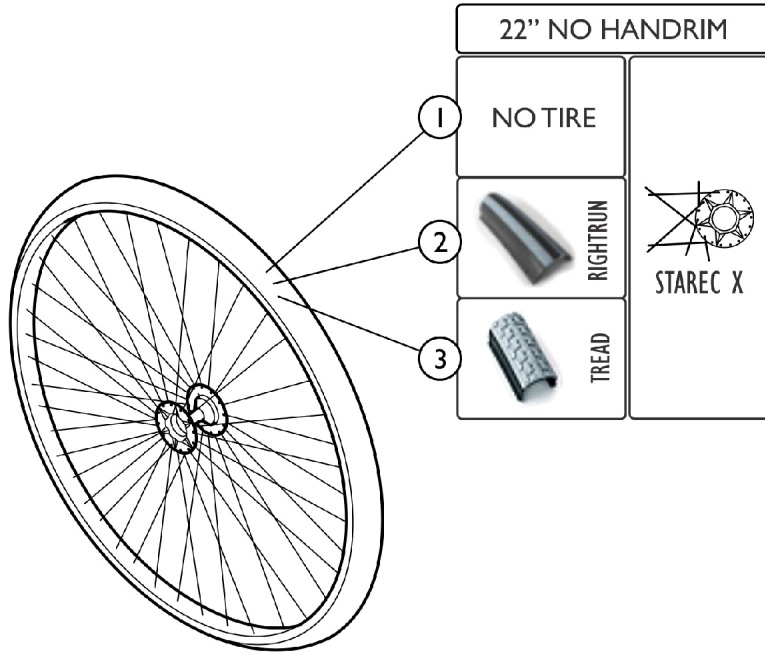

# Rear Wheels - 22 Inch Wheels

## Rear Wheels - 22 Inch Wheels

Item Number	Note	Part Number	Description	Quantity Per	
				Package	Assembly
1		See Chart	Item #1. Rear Wheel w/o Tire	1	2
2		SP1601741	Rear Wheel (22"), Starec Hub X, No Handrim, Rightrun Black/Grey	1	2
3		904.1139	Rear Wheel (22"), Starec Hub X, No Handrim, Treaded	1	2
4		SP1601860	Rear Wheel (22"), Starec Hub X, Handrim Aluminum Black, Rightrun Black/Grey	1	2
5		1562656	Rear Wheel (22"), Starec Hub X, Handrim Aluminum Black, Treaded	1	2
6		1571073	Spoke Reflector (Pair)	2	1
7		1579082	Kit, Spokes, Complete (228mm)	10	1

### Item #1. Rear Wheel w/o Tire

Color	Part Number
Colorless	1559083-0407
Chrome	1559083-0001
Champagne	1559083-0182
Techno-Anthrazit	1559083-0400
B - Blue	1559083-0404
Comet Red	1559083-0440
Arctic Blue	1559083-0441