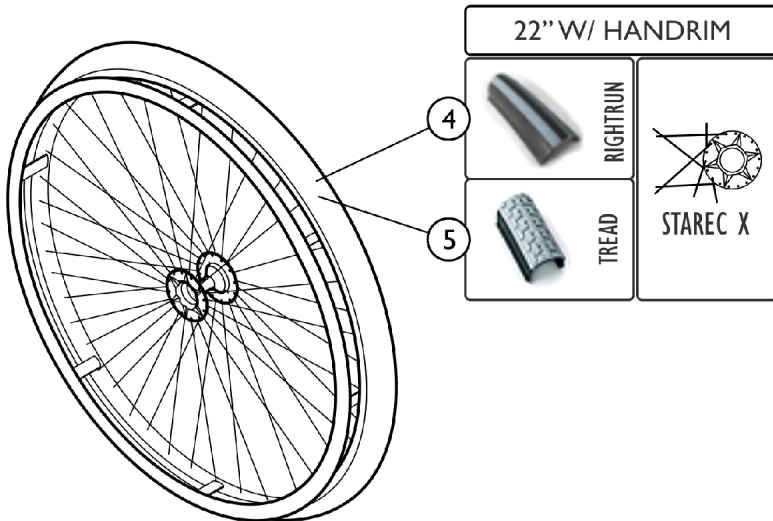

# Rear Wheels - 22 Inch Wheels

## Rear Wheels - 22 Inch Wheels

Item Number	Note	Part Number	Description	Quantity Per	
				Package	Assembly
1		See Chart	Item #1. Rear Wheel w/o Tire	1	2
2		SP1601741	Rear Wheel (22"), Starec Hub X, No Handrim, Rightrun Black/Grey	1	2
3		904.1139	Rear Wheel (22"), Starec Hub X, No Handrim, Treaded	1	2
4		SP1601860	Rear Wheel (22"), Starec Hub X, Handrim Aluminum Black, Rightrun Black/Grey	1	2
5		1562656	Rear Wheel (22"), Starec Hub X, Handrim Aluminum Black, Treaded	1	2
6		1571073	Spoke Reflector (Pair)	2	1
7		1579082	Kit, Spokes, Complete (228mm)	10	1

### Item #1. Rear Wheel w/o Tire

Color	Part Number
Colorless	1559083-0407
Chrome	1559083-0001
Champagne	1559083-0182
Techno-Anthrazit	1559083-0400
B - Blue	1559083-0404
Comet Red	1559083-0440
Arctic Blue	1559083-0441