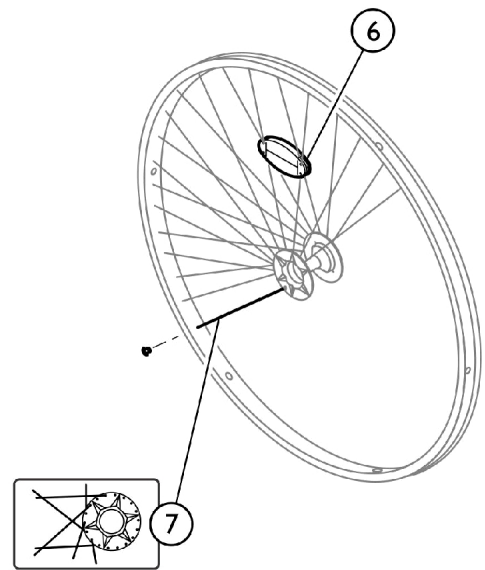

# Rear Wheels - 22 Inch Wheels

## Rear Wheels - 22 Inch Wheels

Item Number	Note	Part Number	Description	Quantity Per	
				Package	Assembly
1		See Chart	Item #1. Rear Wheel w/o Tire	1	2
2		SP1601741	Rear Wheel (22"), Starec Hub X, No Handrim, Rightrun Black/Grey	1	2
3		904.1139	Rear Wheel (22"), Starec Hub X, No Handrim, Treaded	1	2
4		SP1601860	Rear Wheel (22"), Starec Hub X, Handrim Aluminum Black, Rightrun Black/Grey	1	2
5		1562656	Rear Wheel (22"), Starec Hub X, Handrim Aluminum Black, Treaded	1	2
6		1571073	Spoke Reflector (Pair)	2	1
7		1579082	Kit, Spokes, Complete (228mm)	10	1

### Item #1. Rear Wheel w/o Tire

Color	Part Number
Colorless	1559083-0407
Chrome	1559083-0001
Champagne	1559083-0182
Techno-Anthrazit	1559083-0400
B - Blue	1559083-0404
Comet Red	1559083-0440
Arctic Blue	1559083-0441