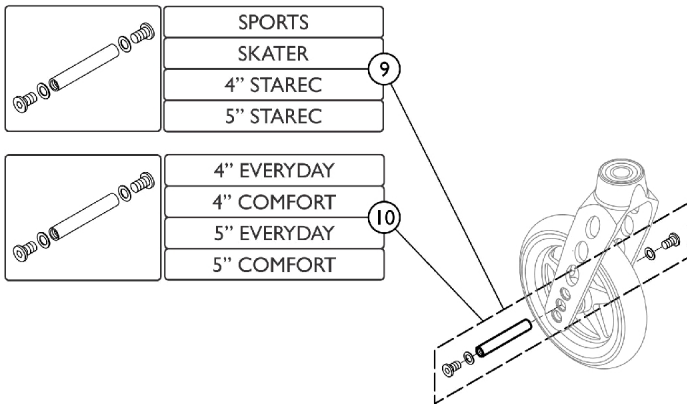

# Front Wheels - Casters

## Front Wheels - Casters

Item Number	Note	Part Number	Description	Quantity Per	
				Package	Assembly
1		1513180	3" Sports Wheel, Transparent	1	2
2		1513181	4" Skater Wheel, Transparent	1	2
3		SP1638032-NLA	NLA - 4" Caster, Black, Aluminum Rim, Frog Legs	1	2
3		SP1638083	4" Caster, Silver, Aluminum Rim, Frog Legs	1	2
4		SP1638084	5" Caster, Black, Aluminum Rim, Frog Legs	1	2
4		SP1638085	5" Caster, Silver, Aluminum Rim, Frog Legs	1	2
5		See Chart	Item #5. 4 in. Starec (Kuschall) Casters	1	2
6		See Chart	Item #6. 5 in. Starec (Kuschall) Casters	1	2
7		1562626-NLA	NLA - 4" Everyday Wheel, Three Spokes, Black	1	2
7		SP1638072	4" Comfort Wheel, Black	1	2
8		SP1638071	5" Everyday Wheel, 3 Spokes, Black (Pair)	2	1
8		SP1638073	5" Comfort Wheel, Black	1	2
9		1588188-NLA	NLA - Axle Set Complete 3" Sport / 4" and 5" Starec / 4" Skater Wheel	1	2
10		1570108	Axle Set w/out Spacer	1	2
11		1570104	Ball Bearing 608-2RS 8/22*7 (Pair)	2	1
12		1570105	Ball Bearing 6000-2RS (Pair)	2	1

### Item #5. 4 in. Starec (Kuschall) Casters

Color	Part Number
Chrome	1513183-0001
Champagne	1513183-0182
Techno-Anthrazit	1513183-0400
B - Blue	1513183-0404
Black Anodized	1513183-0004
Comet Red	1513183-0440
Arctic Blue	1513183-0441

### Item #6. 5 in. Starec (Kuschall) Casters

Color	Part Number
Chrome	1513187-0001
Champagne	1513187-0182
Techno-Anthracite	1513187-0400
B - Blue	1513187-0404
Black Anodized	1513187-0004
Comet Red	1513187-0440
Arctic Blue	1513187-0441