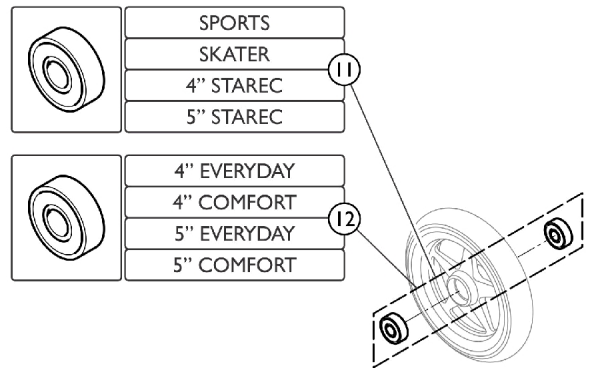

# Front Wheels - Casters

## Front Wheels - Casters

Item Number	Note	Part Number	Description	Quantity Per	
				Package	Assembly
1		1513180	3" Sports Wheel, Transparent	1	2
2		1513181	4" Skater Wheel, Transparent	1	2
3		SP1638032-NLA	NLA - 4" Caster, Black, Aluminum Rim, Frog Legs	1	2
3		SP1638083	4" Caster, Silver, Aluminum Rim, Frog Legs	1	2
4		SP1638084	5" Caster, Black, Aluminum Rim, Frog Legs	1	2
4		SP1638085	5" Caster, Silver, Aluminum Rim, Frog Legs	1	2
5		See Chart	Item #5. 4 in. Starec (Kuschall) Casters	1	2
6		See Chart	Item #6. 5 in. Starec (Kuschall) Casters	1	2
7		1562626-NLA	NLA - 4" Everyday Wheel, Three Spokes, Black	1	2
7		SP1638072	4" Comfort Wheel, Black	1	2
8		SP1638071	5" Everyday Wheel, 3 Spokes, Black (Pair)	2	1
8		SP1638073	5" Comfort Wheel, Black	1	2
9		1588188-NLA	NLA - Axle Set Complete 3" Sport / 4" and 5" Starec / 4" Skater Wheel	1	2
10		1570108	Axle Set w/out Spacer	1	2
11		1570104	Ball Bearing 608-2RS 8/22*7 (Pair)	2	1
12		1570105	Ball Bearing 6000-2RS (Pair)	2	1

### Item #5. 4 in. Starec (Kuschall) Casters

Color	Part Number
Chrome	1513183-0001
Champagne	1513183-0182
Techno-Anthrazit	1513183-0400
B - Blue	1513183-0404
Black Anodized	1513183-0004
Comet Red	1513183-0440
Arctic Blue	1513183-0441

### Item #6. 5 in. Starec (Kuschall) Casters

Color	Part Number
Chrome	1513187-0001
Champagne	1513187-0182
Techno-Anthracite	1513187-0400
B - Blue	1513187-0404
Black Anodized	1513187-0004
Comet Red	1513187-0440
Arctic Blue	1513187-0441