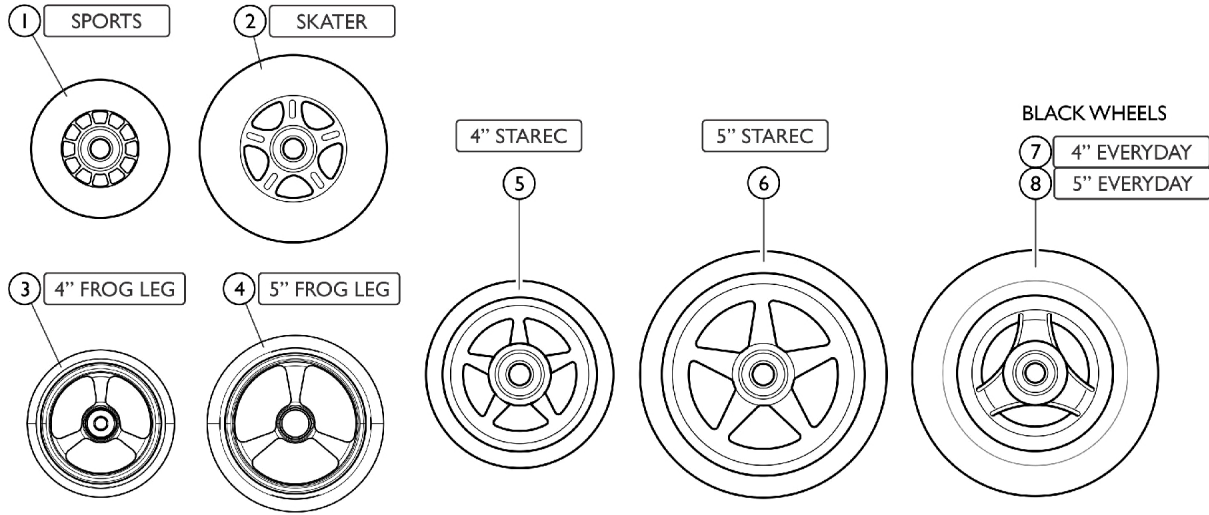

# Front Wheels - Casters

## Front Wheels - Casters

Item Number	Note	Part Number	Description	Quantity Per	
				Package	Assembly
1		1513180	3" Sports Wheel, Transparent	1	2
2		1513181	4" Skater Wheel, Transparent	1	2
3		SP1638032-NLA	NLA - 4" Caster, Black, Aluminum Rim, Frog Legs	1	2
3		SP1638083	4" Caster, Silver, Aluminum Rim, Frog Legs	1	2
4		SP1638084	5" Caster, Black, Aluminum Rim, Frog Legs	1	2
4		SP1638085	5" Caster, Silver, Aluminum Rim, Frog Legs	1	2
5		See Chart	Item #5. 4 in. Starec (Kuschall) Casters	1	2
6		See Chart	Item #6. 5 in. Starec (Kuschall) Casters	1	2
7		1562626-NLA	NLA - 4" Everyday Wheel, Three Spokes, Black	1	2
7		SP1638072	4" Comfort Wheel, Black	1	2
8		SP1638071	5" Everyday Wheel, 3 Spokes, Black (Pair)	2	1
8		SP1638073	5" Comfort Wheel, Black	1	2
9		1588188-NLA	NLA - Axle Set Complete 3" Sport / 4" and 5" Starec / 4" Skater Wheel	1	2
10		1570108	Axle Set w/out Spacer	1	2
11		1570104	Ball Bearing 608-2RS 8/22*7 (Pair)	2	1
12		1570105	Ball Bearing 6000-2RS (Pair)	2	1

### Item #5. 4 in. Starec (Kuschall) Casters

Color	Part Number
Chrome	1513183-0001
Champagne	1513183-0182
Techno-Anthrazit	1513183-0400
B - Blue	1513183-0404
Black Anodized	1513183-0004
Comet Red	1513183-0440
Arctic Blue	1513183-0441

### Item #6. 5 in. Starec (Kuschall) Casters

Color	Part Number
Chrome	1513187-0001
Champagne	1513187-0182
Techno-Anthracite	1513187-0400
B - Blue	1513187-0404
Black Anodized	1513187-0004
Comet Red	1513187-0440
Arctic Blue	1513187-0441