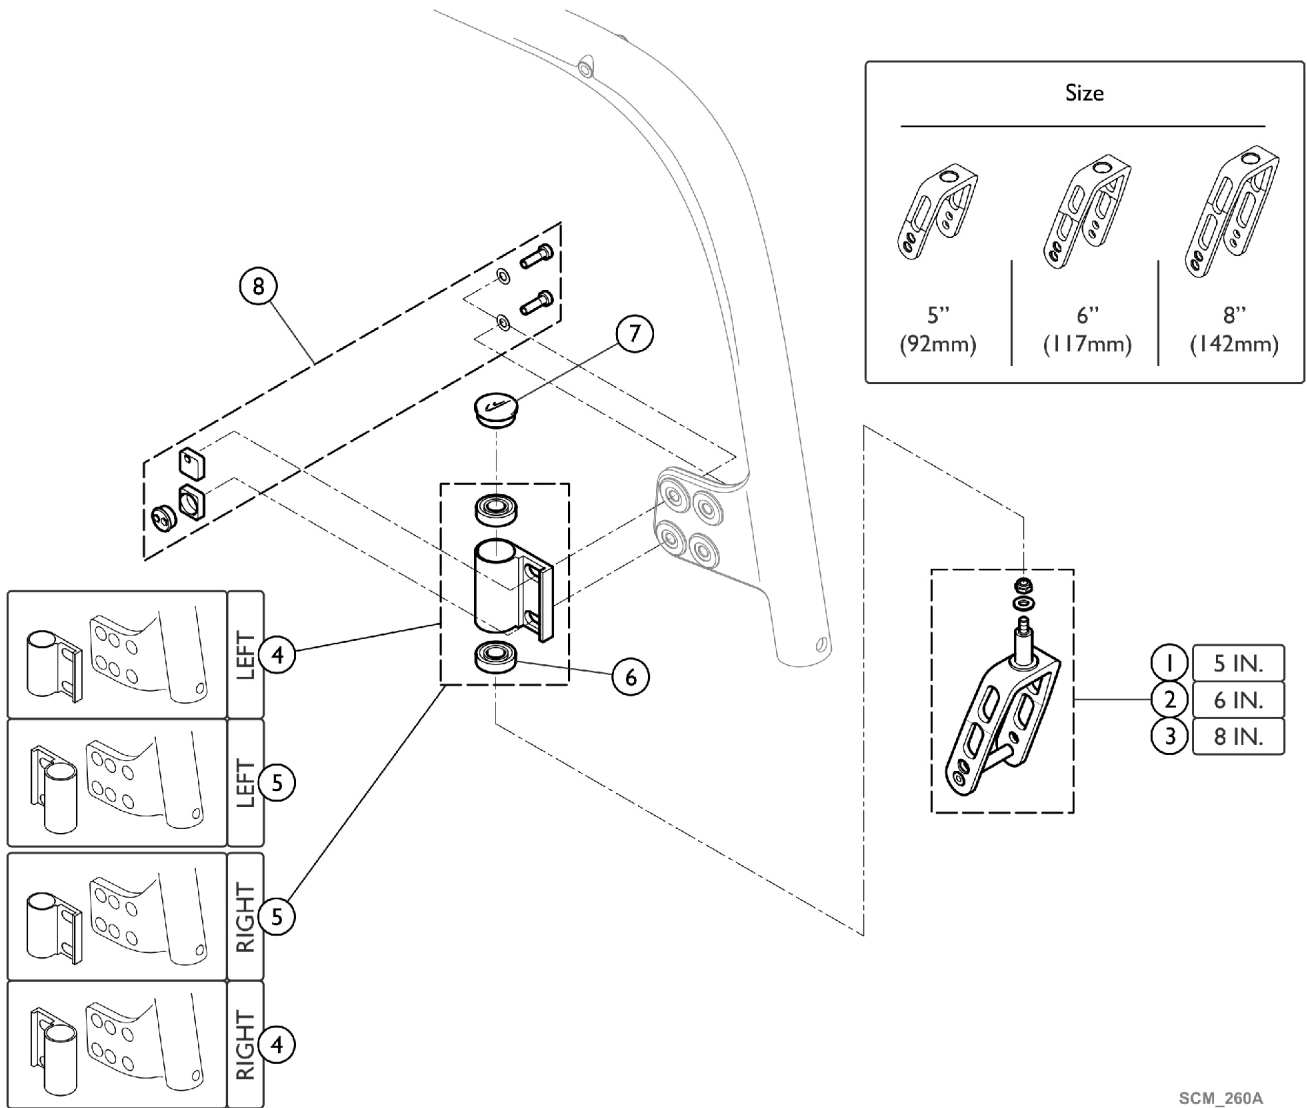

Front Wheels - Fork - Carbon Frame

Front Wheels - Fork - Carbon Frame

Item Number	Note	Part Number	Description	Quantity Per	
				Package	Assembly
1-3		See Chart	Items #1-3. Front Wheels - Fork Support - Carbon Frame	1	2
4		See Chart	Item #4. Front Wheels - Fork Support - Carbon Frame	1	1
5		See Chart	Item #5. Front Wheels - Fork Support - Carbon Frame	1	1
6		1451718	Kit, Bearing	1	1
7		See Chart	Item #7. Bearing Block Cap	1	1
8		1512124	Kit, Excenter, Carbon Frame	1	1

Items #1-3. Front Wheels - Fork - Carbon Frame

Color	Item #1 5 in. Fork	Item #2 6 in. Fork	Item #3 8 in. Fork
Chrome	1432004-0001	1432005-0004	1432006-0001
Black Anodized	1432004-0004	1432005-0001	1432006-0004
Champagne	1432004-0182	1432005-0182	1432006-0182
Techno-Anthrazit	1432004-0400	1432005-0400	1432006-0400
B - Blue	1432004-0404	1432005-0404	1432006-0404
Comet Red	1432004-0440	1432005-0440	1432006-0440
Arctic Blue	1432004-0441	1432005-0441	1432006-0441

Item #4. Bearing Block A w/ Bearing

Option	Item #4 Bearing Block "B"
Chrome	1511607-0001
Black Anodized	1511607-0004
Champagne	1511607-0182
Techno-Anthrazit	1511607-0400
B - Blue	1511607-0404
Comet Red	1511607-0440
Arctic Blue	1511607-0441

Front Wheels - Fork - Carbon Frame

Item #5. Bearing Block B w/ Bearing

Option	Item #5 Bearing Block "B"
Chrome	1511608-0001
Black Anodized	1511608-0004
Champagne	1511608-0182
Techno-Anthrazit	1511608-0400
B - Blue	1511608-0404
Comet Red	1511608-0440
Arctic Blue	1511608-0441