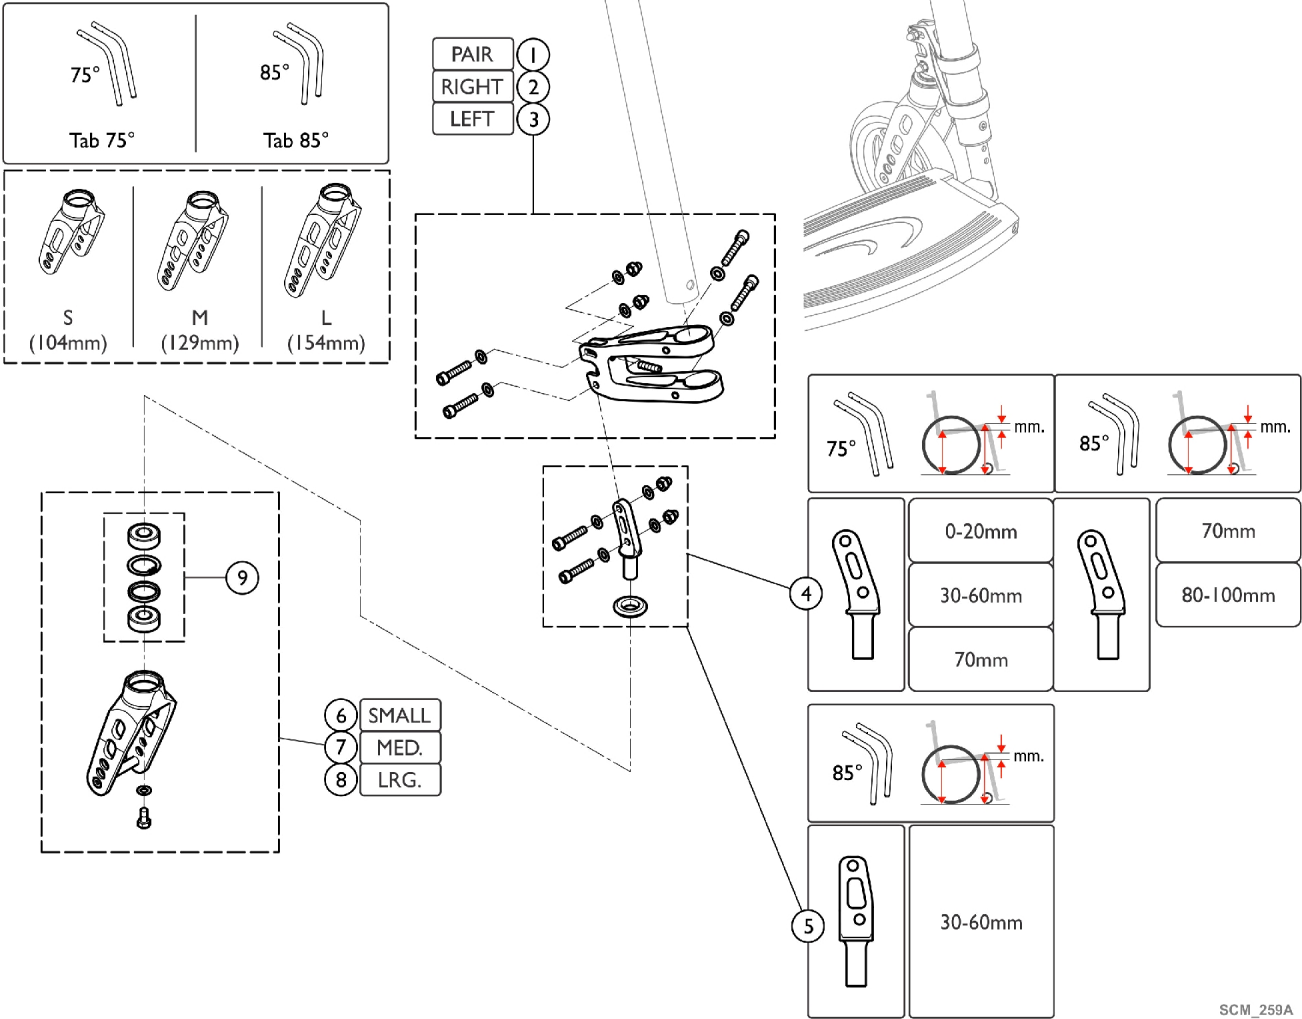

Front Wheels - Forks - Aluminum and Titanium Frame

Front Wheels - Forks - Aluminum and Titanium Frame

Item Number	Note	Part Number	Description	Quantity Per	
				Package	Assembly
1		1562560-0004	Supporter, Front Wheel (Pair), Black	2	1
2		1562561-0004	Supporter, Front Wheel - Left, Black	1	1
3		1562562-0004	Supporter, Front Wheel - Right, Black	1	1
4		SP1590122	Kit, Fork, Front Pin Bent (Pair)	2	1
5		SP1590123	Kit, Fork, Front Pin, Straight (Pair)	2	1
6		See Chart	Front Wheels - Fork - Aluminum and Titanium Frame	2	1
7		See Chart	Front Wheels - Fork - Aluminum and Titanium Frame	2	1
8		See Chart	Front Wheels - Fork - Aluminum and Titanium Frame	2	1
9		1510219	Kit, Bearing	1	1
		See Chart	Configuration Table, Front Fork Mounted, 75 Degree Frame - Short	1	1
		See Chart	Configuration Table, Front Fork Mounted, 75 Degree Frame - Long	1	1
		See Chart	Configuration Table, Front Fork Mounted, 85 Degree Frame - Short	1	1
		See Chart	Configuration Table, Front Fork Mounted, 85 Degree Frame - Long	1	1