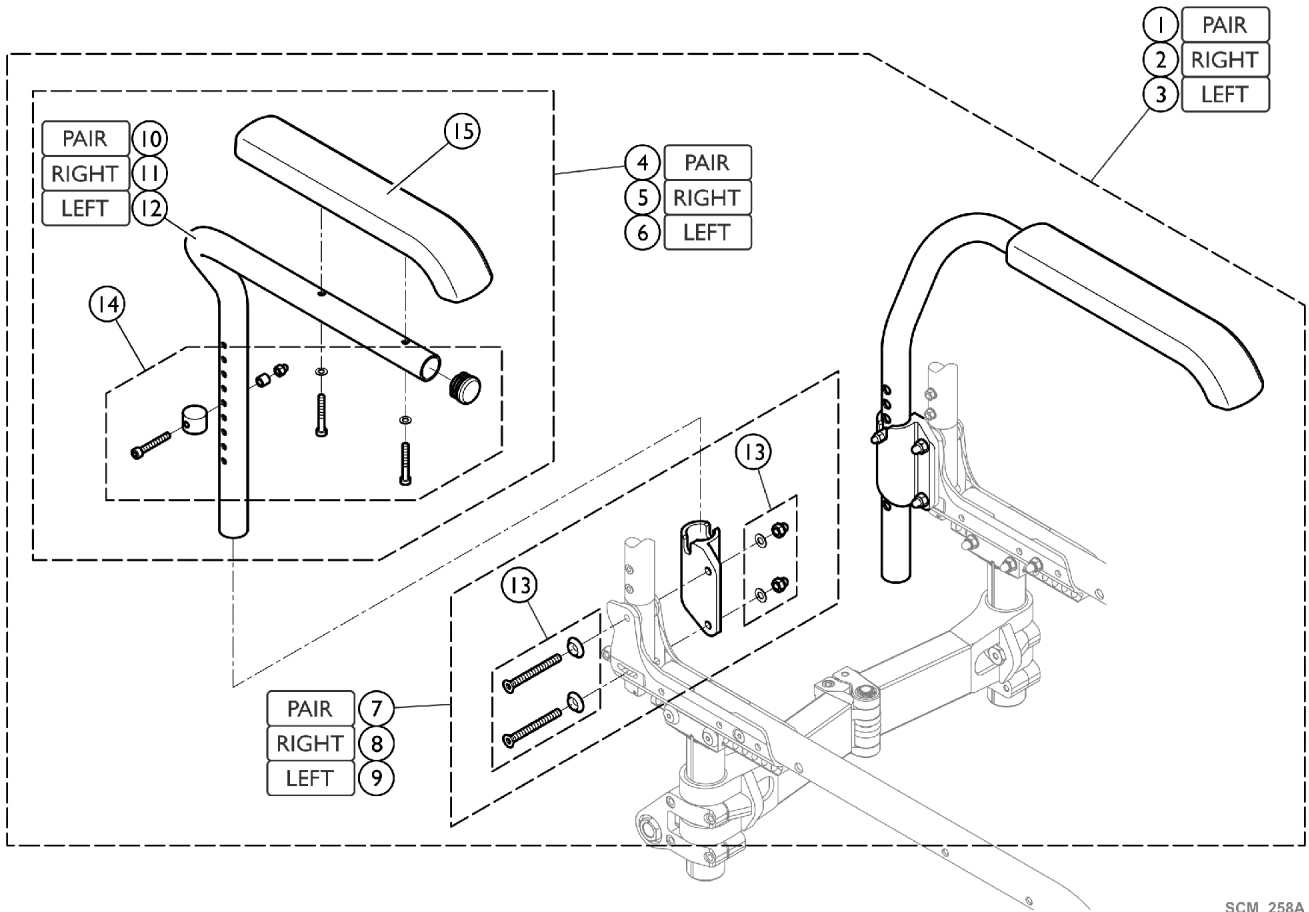

Siderests - Tubular Armrest

Siderests - Tubular Armrest

| Item Number | Note | Part Number | Description | Quantity Per | |
|-------------|------|-------------|----------------------------------------------------------|--------------|----------|
| | | | | Package | Assembly |
| 1 | | SP1589262 | Tubular Arm w/ Standard Pad, Complete w/ Hardware (Pair) | 2 | 1 |
| 2 | | SP1589263 | Tubular Arm w/ Standard Pad, Complete w/ Hardware, Right | 1 | 1 |
| 3 | | SP1589264 | Tubular Arm w/ Standard Pad, Complete w/ Hardware, Left | 1 | 1 |
| 4 | | SP1589265 | Tubular Arm w/ Standard Pad (Pair) | 2 | 1 |
| 5 | | SP1589266 | Tubular Arm w/ Standard Pad, Right | 1 | 1 |
| 6 | | SP1589267 | Tubular Arm w/ Standard Pad, Left | 1 | 1 |
| 7 | | SP1589268 | Tubular Arm Holder w/ Hardware (Pair) | 2 | 1 |
| 8 | | SP1589269 | Tubular Arm Holder w/ Hardware, Right | 1 | 1 |
| 9 | | SP1589270 | Tubular Arm Holder w/ Hardware, Left | 1 | 1 |
| 10 | | SP1589271 | Tubular Arm (Pair) | 2 | 1 |
| 11 | | SP1589272 | Tubular Arm, Right | 1 | 1 |
| 12 | | SP1589273 | Tubular Arm, Left | 1 | 1 |
| 13 | | SP1589274 | Kit, Screws, Armrest Holder (Pair) | 2 | 1 |
| 14 | | SP1589275 | Kit, Screws, Tubular Arm (Pair) | 2 | 1 |
| 15 | | SP1589276 | Standard Pad | 1 | 2 |