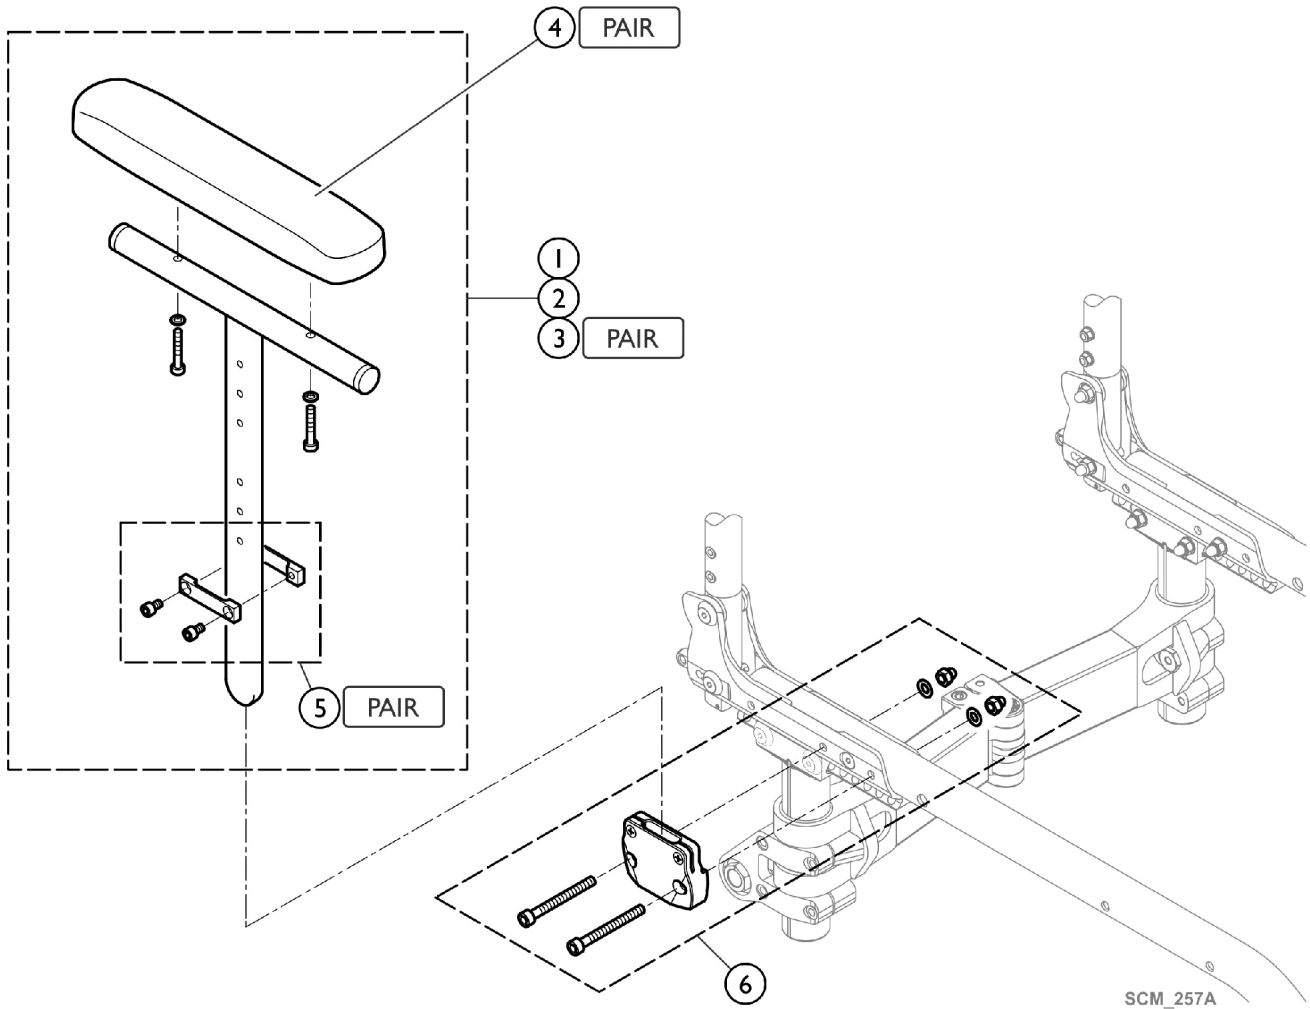

Siderests - Adjustable Arm

SCM_257A

Siderests - Adjustable Arm

Item Number	Note	Part Number	Description	Quantity Per	
				Package	Assembly
1		1517677	Siderest, Adjustable Height, Short - Right	1	1
2		1517678	Siderest, Adjustable Height, Short - Left	1	1
3		1517682	Siderest, Adjustable Height, Short (Pair)	2	1
4		1439497	Arm Pad w/ Screws, Short (270mm) (Pair)	2	1
5		1547537	Kit, Siderest, Height Clamp (Pair)	2	1
6		1588327	Hardware, Siderest, Frame (Pair)	2	1