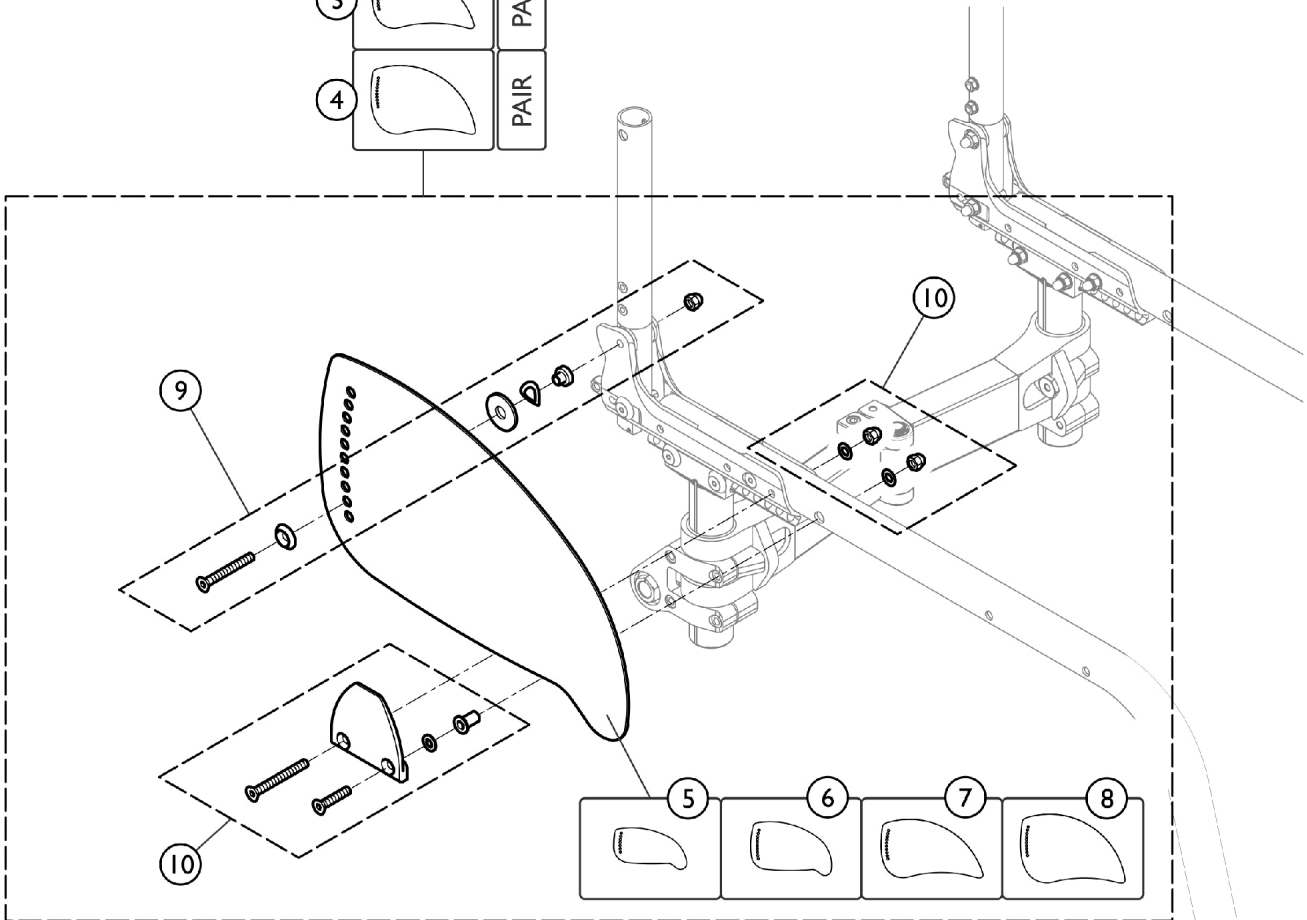

# Siderests - Clothes Guard

1		PAIR
2		PAIR
3		PAIR
4		PAIR

SCM\_254A

## Siderests - Clothes Guard

Item Number	Note	Part Number	Description	Quantity Per	
				Package	Assembly
1		1588250	Kit, Clothes Guard, Carbon, Small w/ Hardware (Pair)	2	1
2		1588251	Kit, Clothes Guard, Carbon, Medium w/ Hardware (Pair)	2	1
3		1588252	Kit, Clothes Guard, Carbon, Large w/ Hardware (Pair)	2	1
4		1588253	Kit, Clothes Guard, Carbon, Extra Large w/ Hardware (Pair)	2	1
5		1588254	Clothes Guard, Carbon, Small	1	2
6		1588255	Clothes Guard, Carbon, Medium	1	2
7		1588256	Clothes Guard, Carbon, Large	1	2
8		1588257	Clothes Guard, Carbon, Extra Large	1	2
9		1588258	Kit, Hardware, Rear, Clothes Guard	1	1
10		1588259	Kit, Hardware, Front, Clothes Guard	1	1