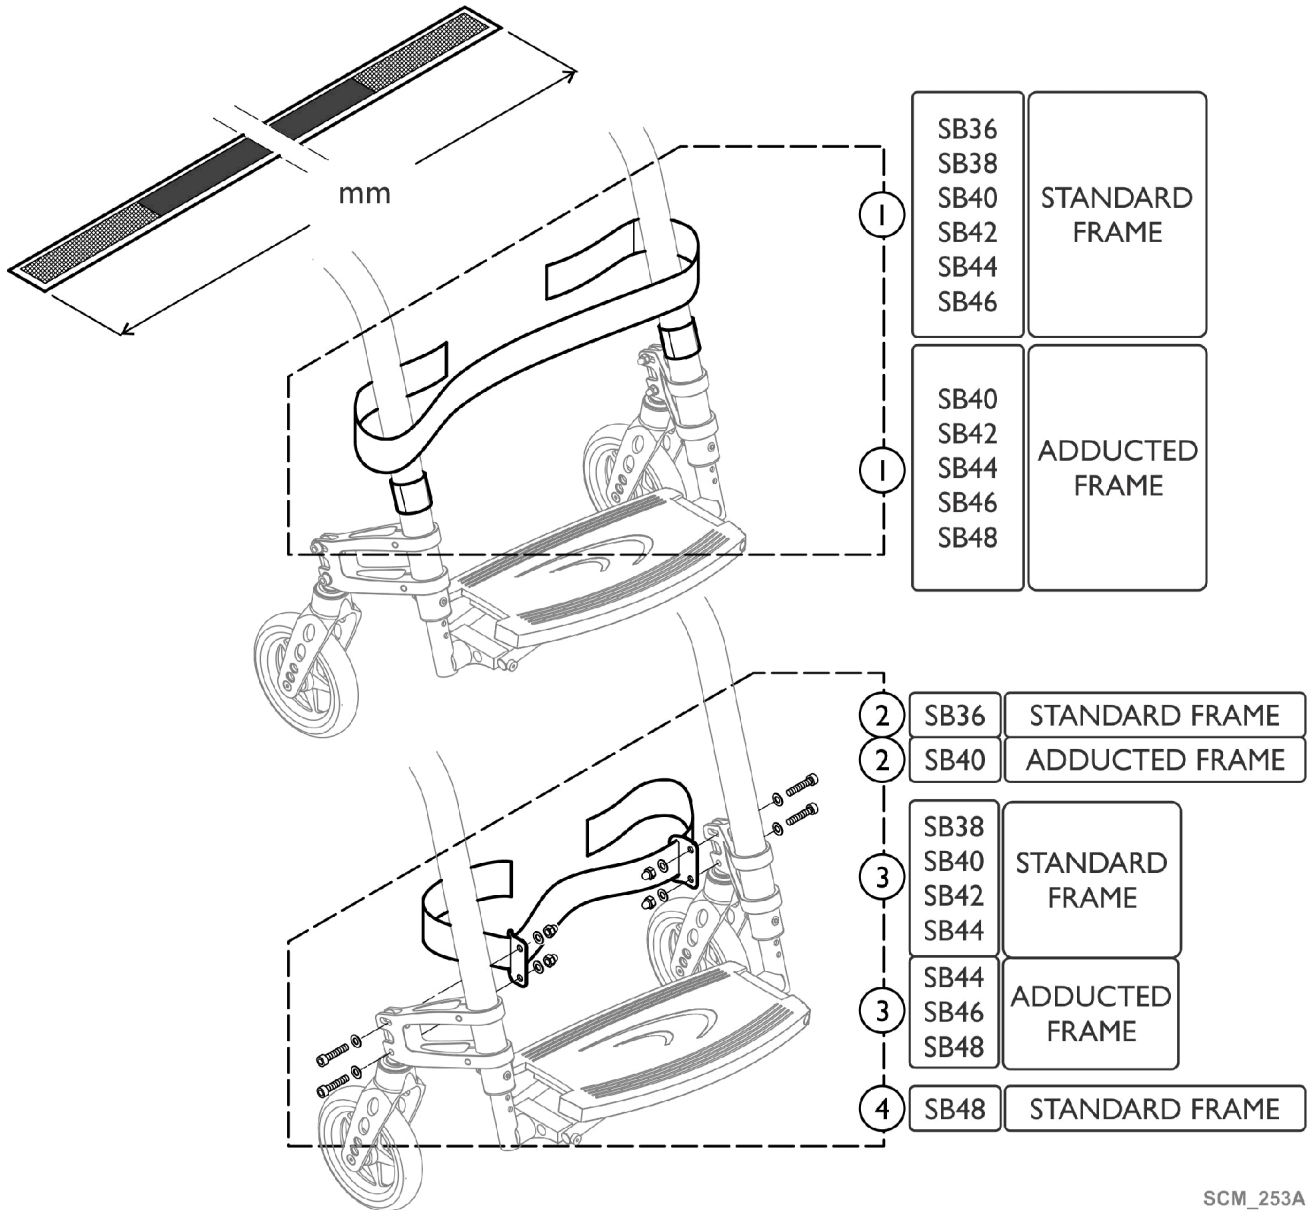

Footrest - Calf Straps

Footrest - Calf Straps

Item Number	Note	Part Number	Description	Quantity Per	
				Package	Assembly
1	A,B	1561529	Calf Strap, Complete (940mm)	1	1
2	C,D	1588397	Calf Strap, Assembled Supporter (660mm)	1	1
3	E,F	1588398	Calf Strap, Assembled Supporter (780mm)	1	1
4	G	1588399	Calf Strap, Assembled Supporter (940mm)	1	1
NOTE: A - Used with SB36 to SB46 Standard Frames. B - Used with SB40 to SB48 Adducted Frames. C - Used with SB36 Standard Frames. D - Used with SB40 Adducted Frames. E - Used with SB38 to SB44 Standard Frames. F - Used with SB44 to SB48 Adducted Frames. G - Used with SB48 Standard Frames.					