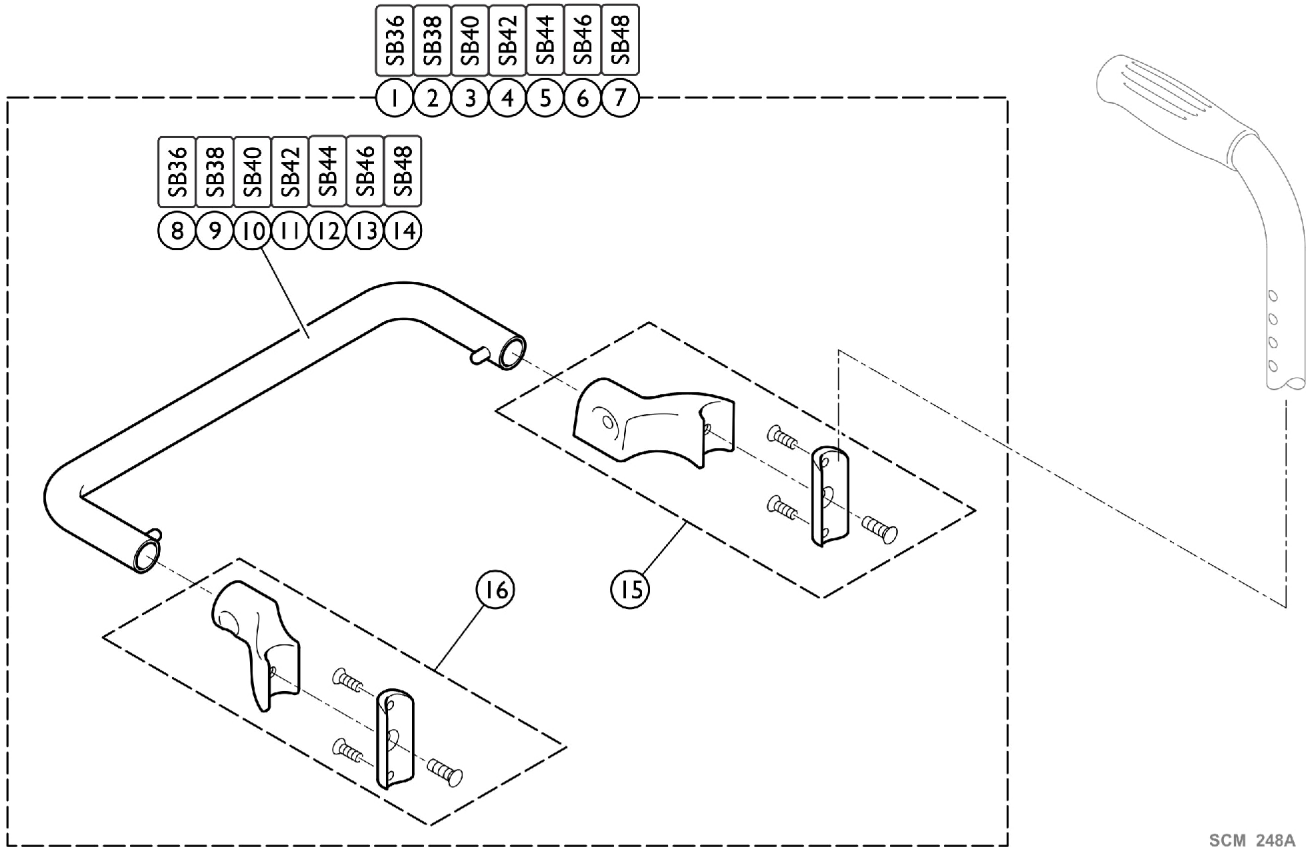

Backrest - Stabilization Bar

SCM_248A

Backrest - Stabilization Bar

Item Number	Note	Part Number	Description	Quantity Per	
				Package	Assembly
1		1517980	Stabilizing Bar, Complete, Backrest Tube - SB36	1	1
2		1517981	Stabilizing Bar, Complete, Backrest Tube - SB38	1	1
3		1517982	Stabilizing Bar, Complete, Backrest Tube - SB40	1	1
4		1517983	Stabilizing Bar, Complete, Backrest Tube - SB42	1	1
5		1517984	Stabilizing Bar, Complete, Backrest Tube - SB44	1	1
6		1517985	Stabilizing Bar, Complete, Backrest Tube - SB46	1	1
7		1517986	Stabilizing Bar, Complete, Backrest Tube - SB48	1	1
8		1518000	Stabilizing Bar - SB36	1	1
9		1518001	Stabilizing Bar - SB38	1	1
10		1518002	Stabilizing Bar - SB40	1	1
11		1518003	Stabilizing Bar - SB42	1	1
12		1518004	Stabilizing Bar - SB44	1	1
13		1518005	Stabilizing Bar - SB46	1	1
14		1518006	Stabilizing Bar - SB48	1	1
15		1512093	Kit, Hardware, Stabilizing Bar, Left	1	1
16		1512094	Kit, Hardware, Stabilizing Bar, Right	1	1