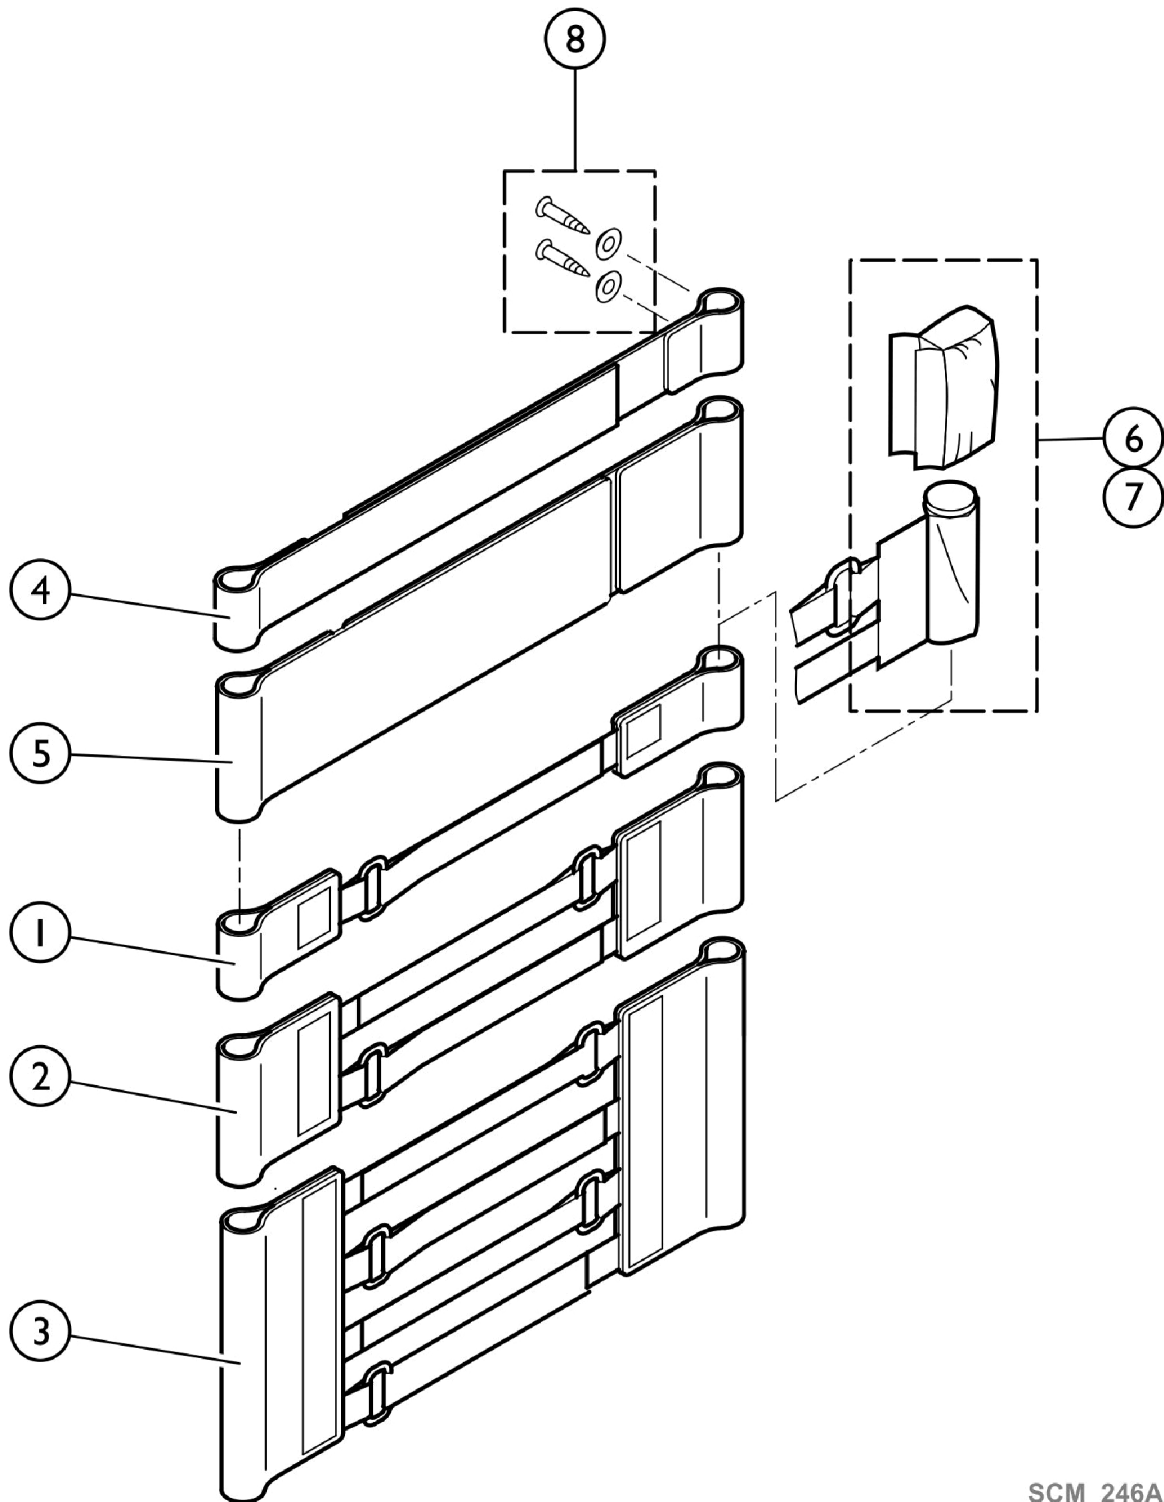

Backrest - Adjustable Bands

SCM_246A

Backrest - Adjustable Bands

Item Number	Note	Part Number	Description	Quantity Per	
				Package	Assembly
1		1513167	Adjustment Strap w/ One Strap (Pair)	2	1
2		1513168	Adjustment Strap w/ Two Straps (Pair)	2	1
3		1513169	Adjustment Strap w/ Four Straps (Pair)	2	1
4		1513170	Backrest Band, Two Part, S, Width (5cm)	1	1
5		1513171	Backrest Band, Two Part, Width (10cm)	1	1
6		1513172	Adjustable End Part (5 cm)	1	1
7		1513173	Adjustable End Part (10cm)	1	1
8		1432083	Kit, Hardware, Backrest Band	1	1