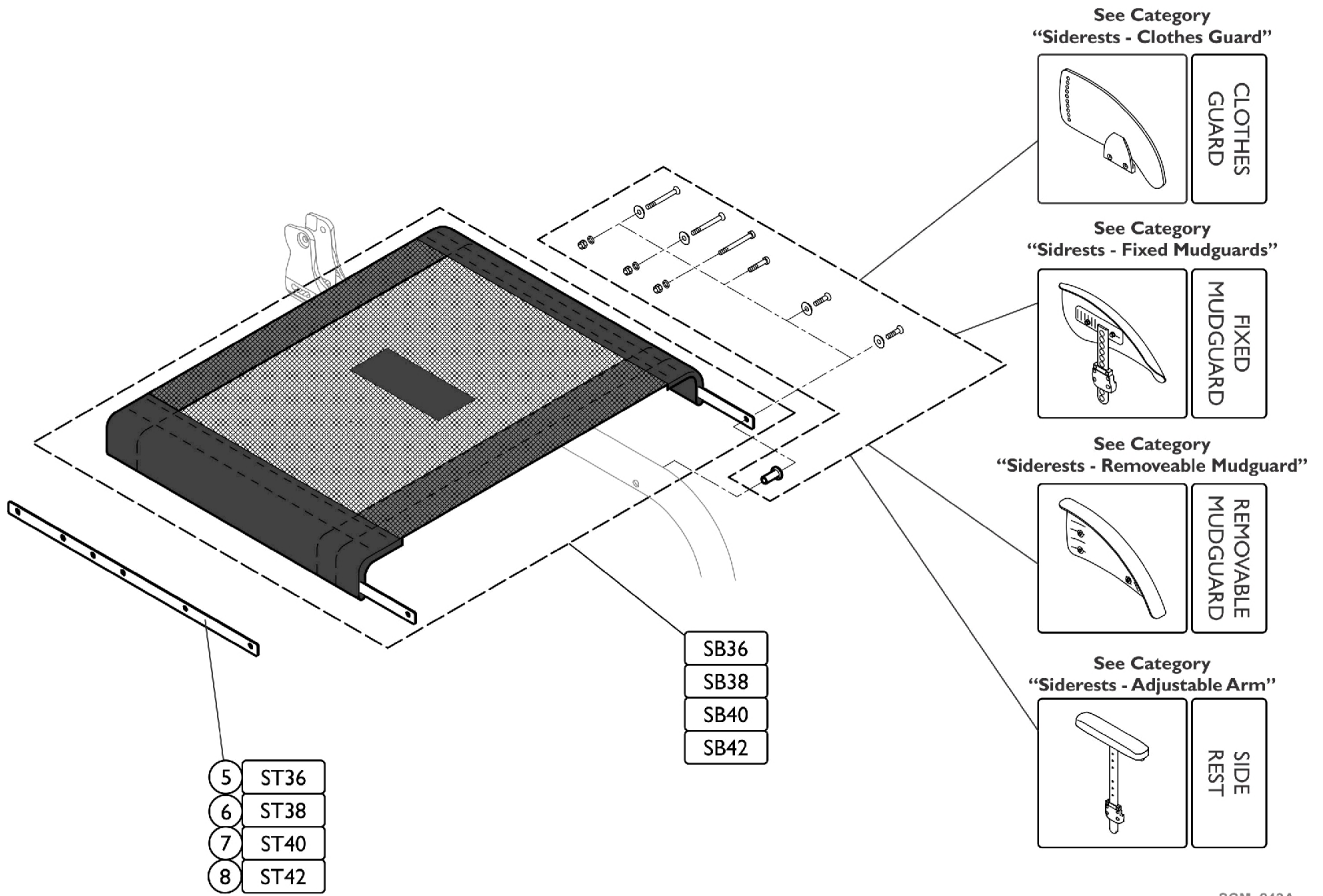

# Seating - Light Seat Covers

## Seating - Light Seat Covers

Item Number	Note	Part Number	Description	Quantity Per	
				Package	Assembly
		See Chart	Seating - Light Seat Covers (SB36-SB42) x (ST36-ST42)	1	1
5		1588193	Kit, Seat Rail - ST360 (Pair)	2	1
6		1588194	Kit, Seat Rail - ST380 (Pair)	2	1
7		1588195	Kit, Seat Rail - ST400 (Pair)	2	1
8		1588196	Kit, Seat Rail - ST420 (Pair)	2	1

### Light Seat Covers (SB36-SB42) x (ST36-ST42)

Model	ST36	ST38	ST40	ST42
SB36	1583419	1583420	1583421	1583422
SB38	1583423	1583424	1583425	1583426
SB40	1583427	1583428	1583429	1583430
SB42	1583431	1583432	1583433	1583434