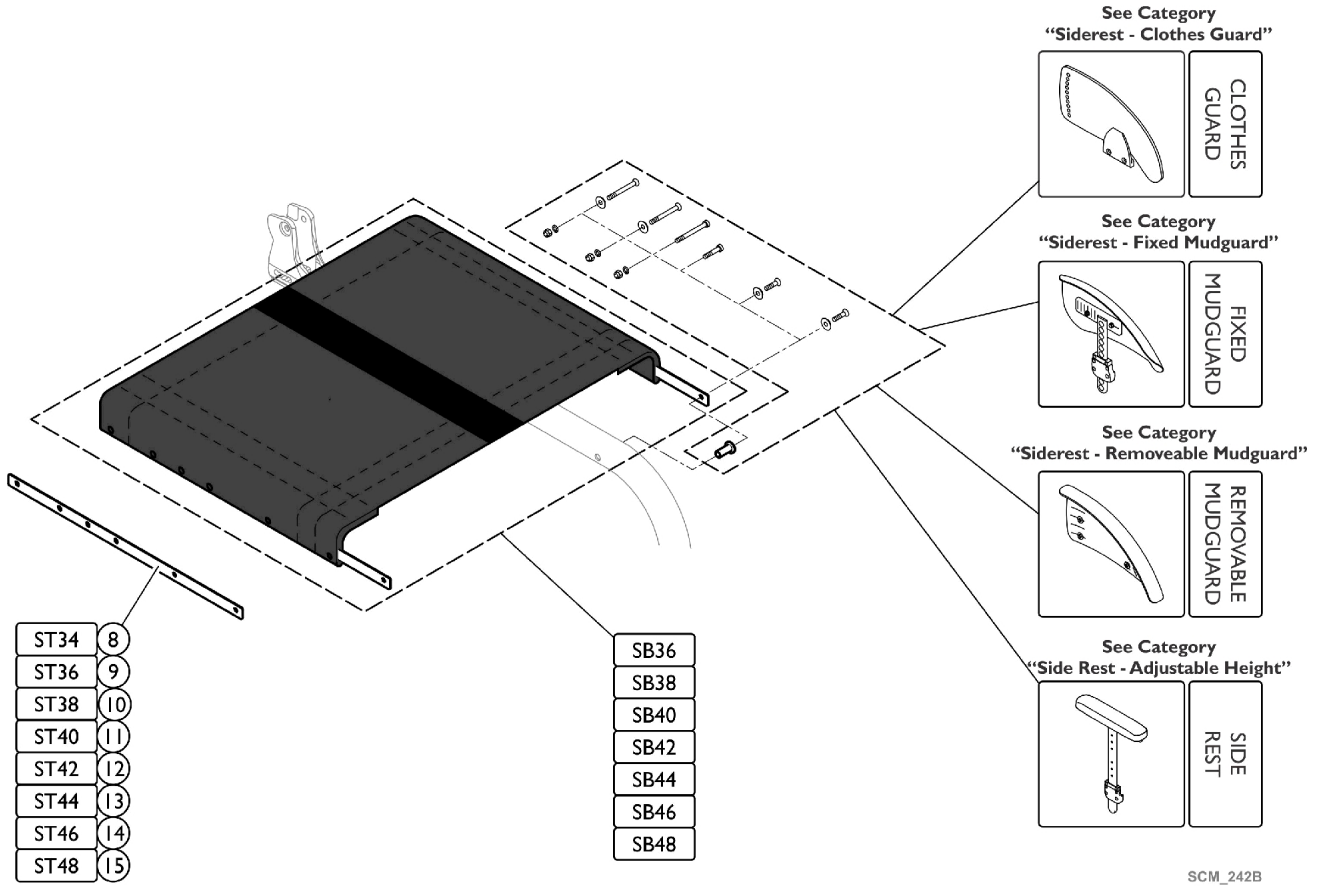

Seating - Standard Seat Covers

Seating - Standard Seat Covers

Item Number	Note	Part Number	Description	Quantity Per	
				Package	Assembly
		See Chart	Seating - Seat Covers (SB36-SB48) x (ST34-ST40)	1	1
		See Chart	Seating - Seat Covers (SB36-SB48) x (ST42-ST48)	1	1
8		1588192	Kit, Seat Rail - ST340 (Pair)	2	1
9		1588193	Kit, Seat Rail - ST360 (Pair)	2	1
10		1588194	Kit, Seat Rail - ST380 (Pair)	2	1
11		1588195	Kit, Seat Rail - ST400 (Pair)	2	1
12		1588196	Kit, Seat Rail - ST420 (Pair)	2	1
13		1588197	Kit, Seat Rail - ST440 (Pair)	2	1
14		1588198	Kit, Seat Rail - ST460 (Pair)	2	1
15		1588199	Kit, Seat Rail - ST480 (Pair)	2	1

Seat Covers (SB36-SB48) x (ST34-ST40)

Model	ST34	ST36	ST38	ST40
SB36	1581477	1581478	1581479	1581480
SB38	1581485	1581486	1581593	1581594
SB40	1581899	1581900	1581901	1581902
SB42	1581970	1581971	1581972	1581973
SB44	1581978	1581979	1581980	1581981
SB46	1581986	1581987	1581988	1581989
SB48	1581994	1581995	1581996	1582018

Seat Covers (SB36-SB48) x (ST42-ST48)

Model	ST42	ST44	ST46	ST48
SB36	1581481	1581482	1581483	1581484
SB38	1581718	1581748	1581749	1581750
SB40	1581903	1581967	1581968	1581969
SB42	1581974	1581975	1581976	1581977
SB44	1581982	1581983	1581984	1581985
SB46	1581990	1581991	1581992	1581993
SB48	1582019	1582020	1582021	1582022