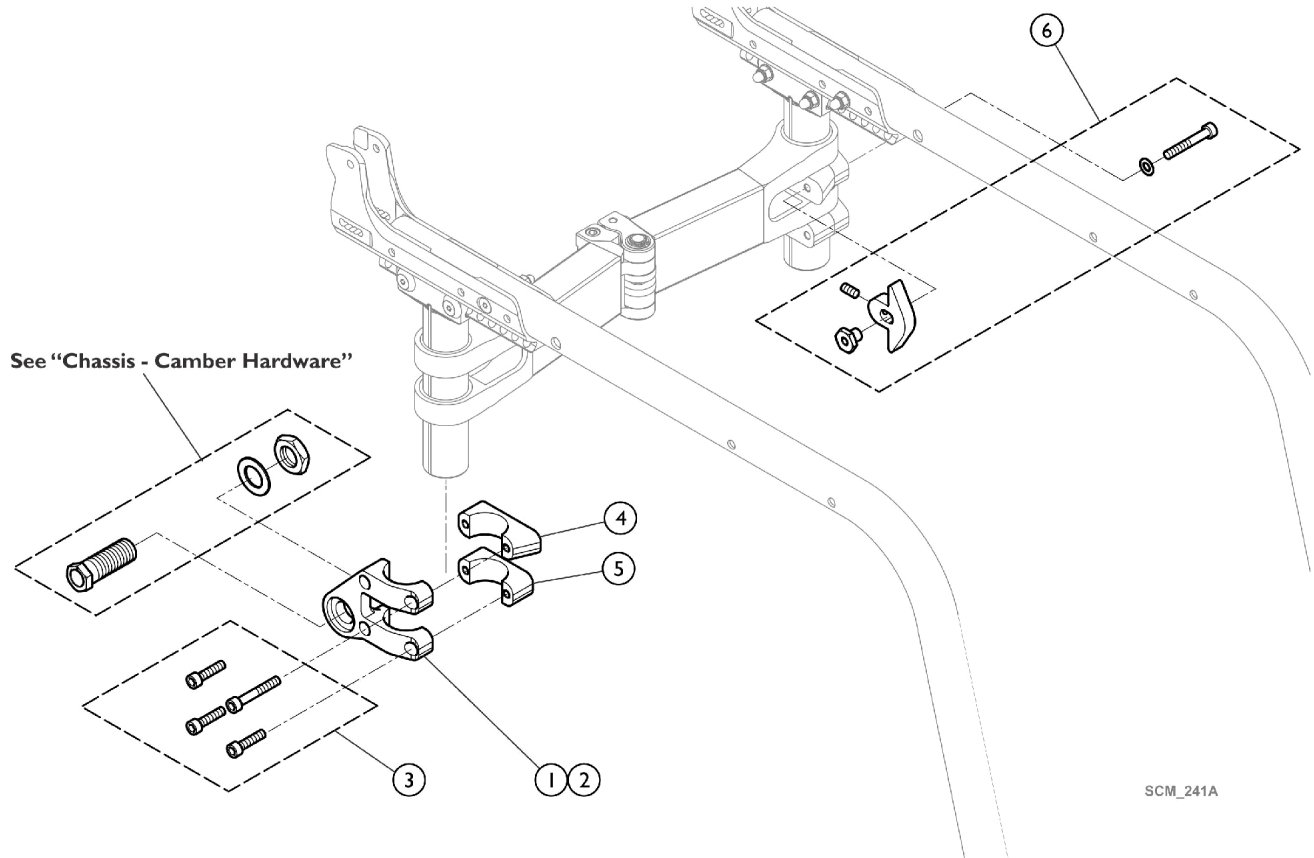

Chassis - Rear Wheel Mounting

Chassis - Rear Wheel Mounting

Item Number	Note	Part Number	Description	Quantity Per	
				Package	Assembly
1		See Chart	Chassis - Rear Wheel Mounting	1	1
2		See Chart	Chassis - Rear Wheel Mounting	1	1
3		1588004	Kit, Hardware, Adapter Plate	1	1
4		1588005	Adapter Plate Clamp Part, Folding Unit Pressure Part	2	1
5		1588006	Adapter Plate Clamp Part	4	1
6		1588007	Kit, Pressure Part, Folding Unit	2	1

Chassis - Rear Wheel Mounting

Color	Item 1 Right	Item 2 Left
Chrome	1588020-0001	1588021-0001
Black Anodized	1588020-0004	1588021-0004
Champagne	1588020-0182	1588021-0182
Techno-Anthrazit	1588020-0400	1588021-0400
B - Blue	1588020-0404	1588021-0404
Comet Red	1588020-0440	1588021-0440
Arctic Blue	1588020-0441	1588021-0441