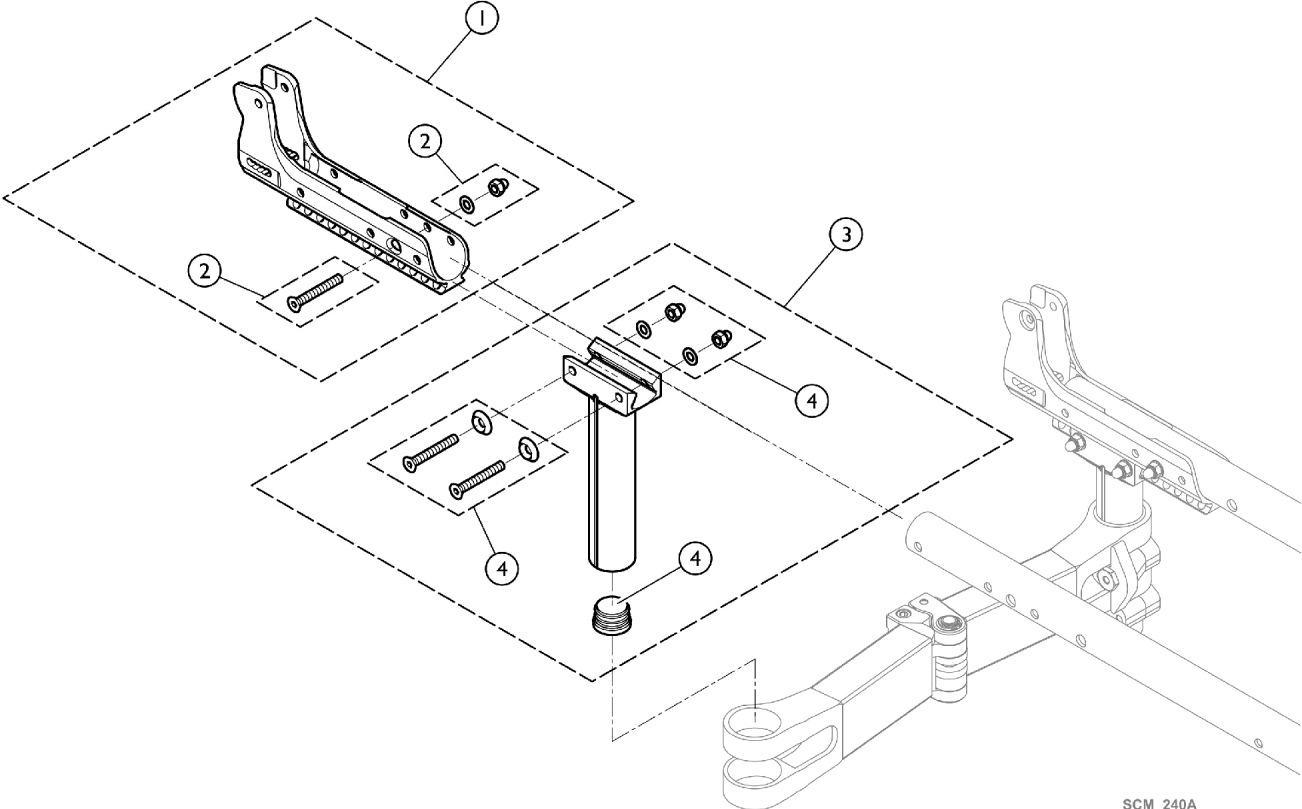

Chassis - Side Support

SCM_240A

Chassis - Side Support

Item Number	Note	Part Number	Description	Quantity Per	
				Package	Assembly
1		See Chart	Chassis - Side Support	1	1
2		1588008	Kit, Hardware, Frame, Side Support	1	1
3		1588010	Vertical Brace, Complete (Pair)	1	1
4		1588011	Kit, Hardware, Vertical Brace	1	1

Chassis - Side Support

Color	Item 1 Pair
Chrome	1588024-0001
Black Anodized	1588024-0004
Champagne	1588024-0182
Techno-Anthrazit	1588024-0400
B-Blue	1588024-0404
Comet Red	1588024-0440
Arctic Blue	1588024-0441