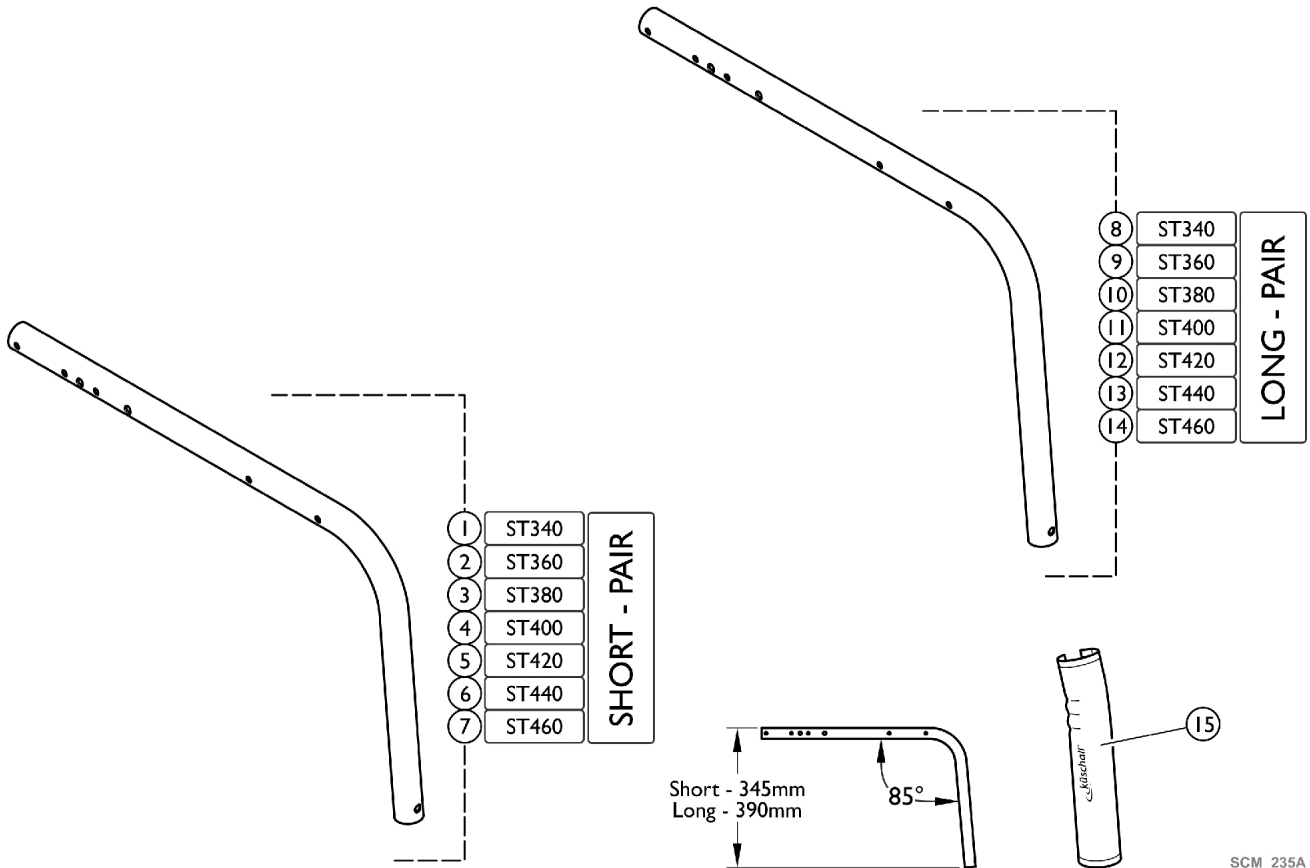

Frame - Painted - Standard (85 Degree)

Frame - Painted - Standard (85 Degree)

Item Number	Note	Part Number	Description	Quantity Per	
				Package	Assembly
1-4		See Chart	Frame - Standard (85 Degree - Long (ST340-ST400) (Pair)	2	1
5-7		See Chart	Frame - Standard (85 Degree - Short (ST420-ST460) (Pair)	2	1
8-11		See Chart	Frame - Standard (85 Degree - Long (ST340-ST400) (Pair)	2	1
12-14		See Chart	Frame - Standard (85 Degree - Long (ST420-ST460) (Pair)	2	1
15		1529372	Front Frame Protectors (Pair)	2	1

Standard (85 Degree - Short (ST340-ST400) (Pair)

Color	Item #1 ST340	Item #2 ST360	Item #3 ST380	Item #4 ST400
Mercury Blue	1586641-0184	1586642-0184	1586643-0184	1586644-0184
Dynamite Orange	1586641-0185	1586642-0185	1586643-0185	1586644-0185
Atomic Violet	1586641-0186	1586642-0186	1586643-0186	1586644-0186
Nitro Pink	1586641-0187	1586642-0187	1586643-0187	1586644-0187
Matte Black	1586641-0411	1586642-0411	1586643-0411	1586644-0411
Silver Grey	1586641-0419	1586642-0419	1586643-0419	1586644-0419
Ivory White	1586641-0445	1586642-0445	1586643-0445	1586644-0445
Smokey Grey	1586641-0450	1586642-0450	1586643-0450	1586644-0450
Flashy Yellow	1586641-0451	1586642-0451	1586643-0451	1586644-0451
Mint Green	1586641-0457	1586642-0457	1586643-0457	1586644-0457
Royal Red	1586641-3524	1586642-3524	1586643-3524	1586644-3524
Royal Blue	1586641-5969	1586642-5969	1586643-5969	1586644-5969
Glossy Black	1586641-9005	1586642-9005	1586643-9005	1586644-9005