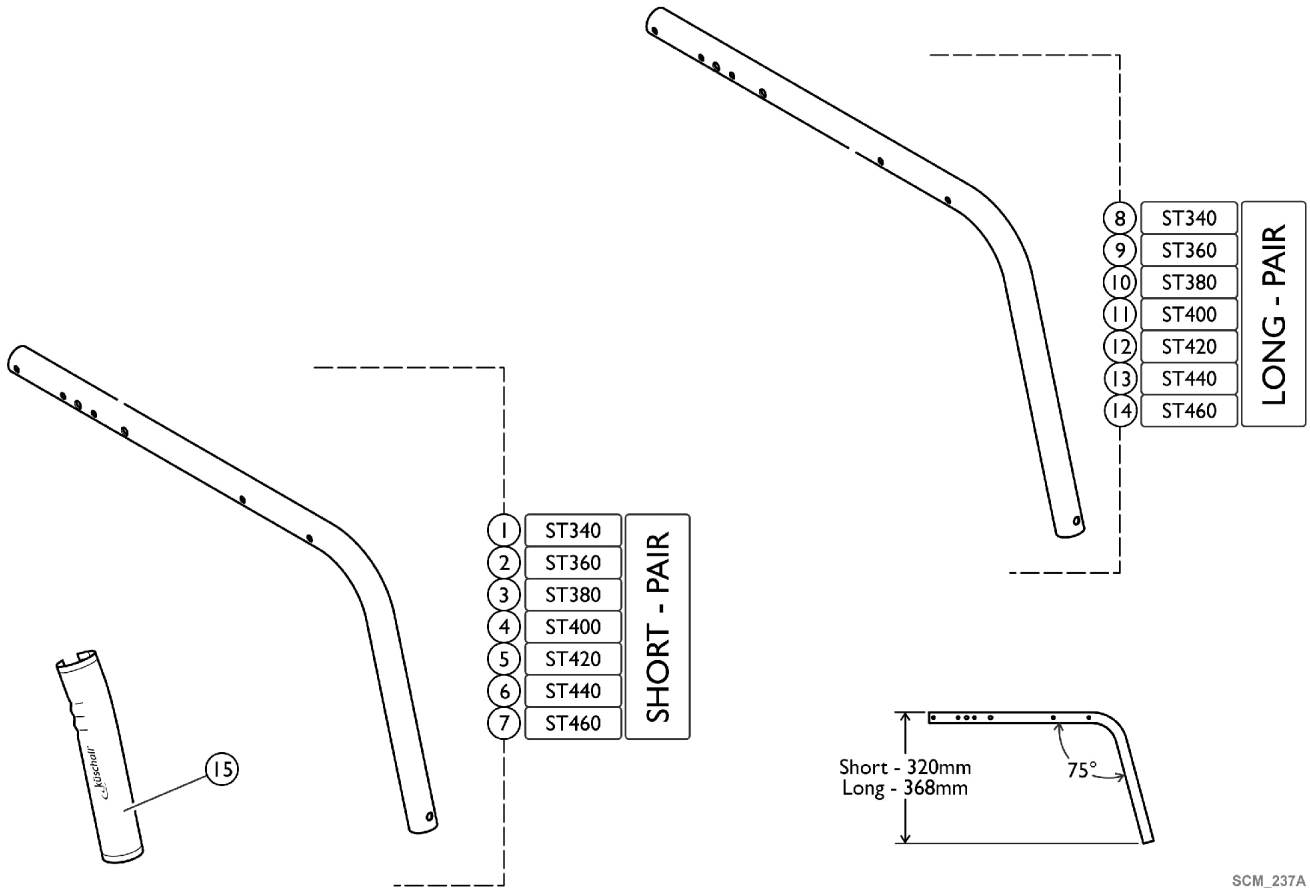

## Frame - Painted - Standard (75 Degree)

Item Number	Note	Part Number	Description	Quantity Per	
				Package	Assembly
1-4		See Chart	Frame - Standard (75 Degree - Short (ST340-ST400) (Pair)	2	1
5-7		See Chart	Frame - Standard (75 Degree - Short (ST420-ST460) (Pair)	2	1
8-11		See Chart	Frame - Standard (75 Degree - Long (ST360-ST400) (Pair)	2	1
12-14		See Chart	Frame - Standard (75 Degree - Long (ST420-ST460) (Pair)	2	1
15		1529372	Front Frame Protectors (Pair)	2	1

## Standard (75 Degree - Long (ST420-ST460) (Pair)

Color	Item #12 ST420	Item #13 ST440	Item #14 ST460
Mercury Blue	1586087-0184	1586088-0184	1586089-0184
Dynamite Orange	1586087-0185	1586088-0185	1586089-0185
Atomic Violet	1586087-0186	1586088-0186	1586089-0186
Nitro Pink	1586087-0187	1586088-0187	1586089-0187
Matte Black	1586087-0411	1586088-0411	1586089-0411
Silver Grey	1586087-0419	1586088-0419	1586089-0419
Ivory White	1586087-0445	1586088-0445	1586089-0445
Smokey Grey	1586087-0450	1586088-0450	1586089-0450
Flashy Yellow	1586087-0451	1586088-0451	1586089-0451
Mint Green	1586087-0457	1586088-0457	1586089-0457
Royal Red	1586087-3524	1586088-3524	1586089-3524
Royal Blue	1586087-5969	1586088-5969	1586089-5969
Glossy Black	1586087-9005	1586088-9005	1586089-9005