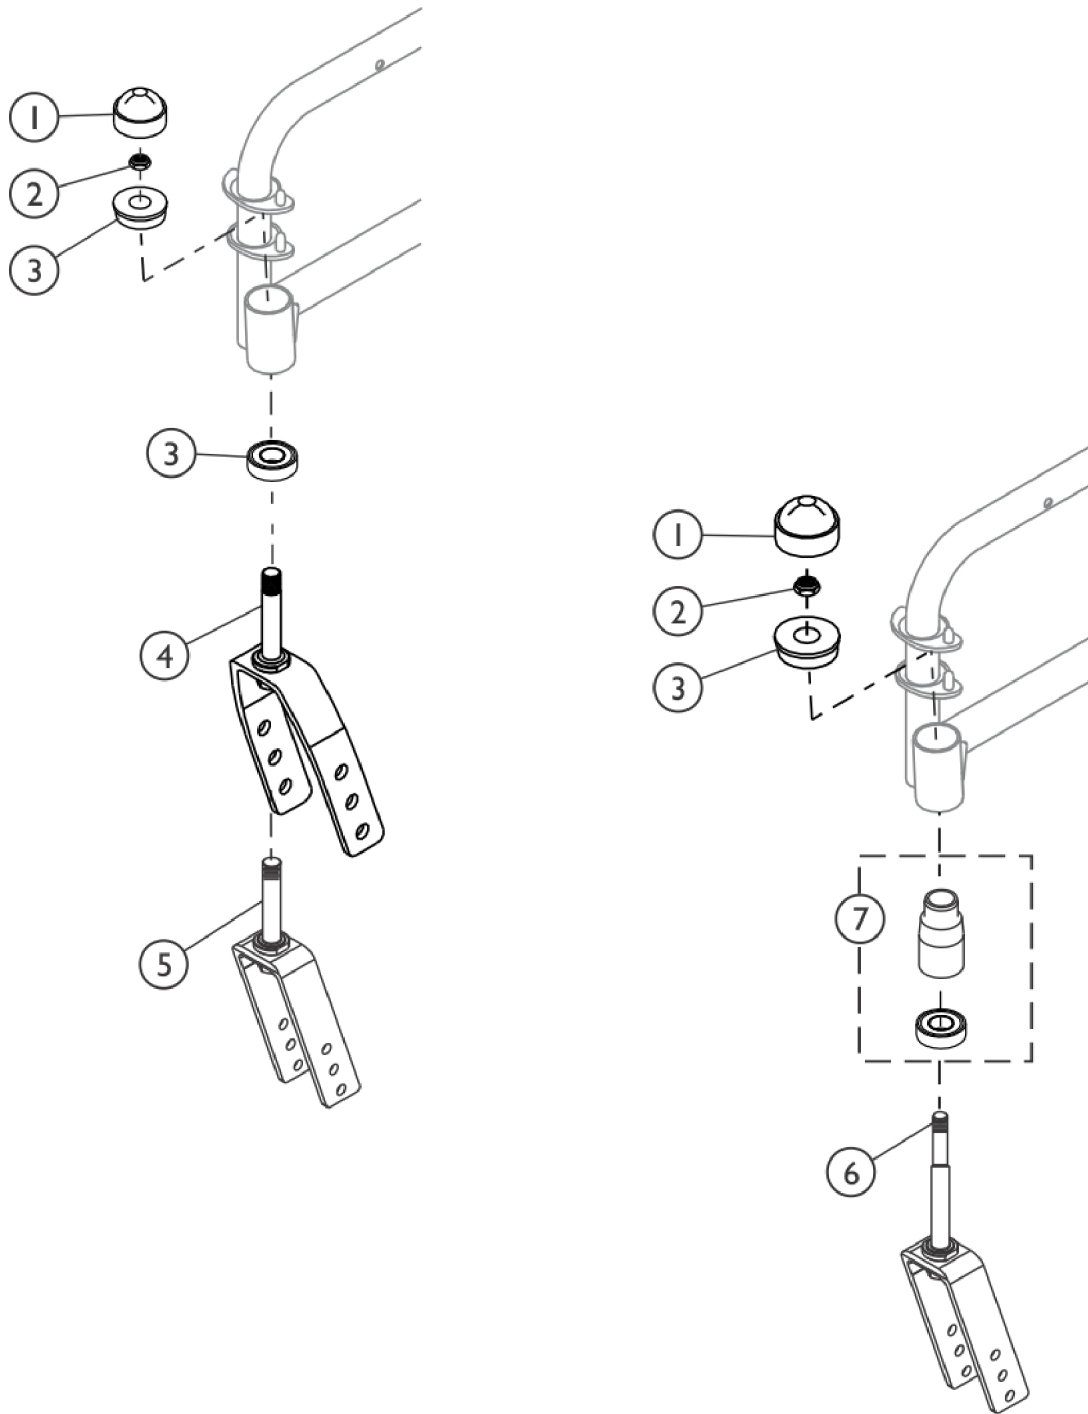

Forks and Hardware

9000SL / 9000XT / 9000XT Recliner

SSM_030B

Forks and Hardware

9000SL / 9000XT / 9000XT Recliner

Item Number	Note	Part Number	Description	Quantity Per	
				Package	Assembly
1	E	1001843	Cap, Head Tube, Black	1	1
1	E	1131189	Package, Head Tube Cap	10	1
1	F	1192854	Cap, Head Tube, Black	1	1
2		1001979	Locknut (1/2-20)	1	1
3	E	1001801	Bearing, Flange (1/2")	1	2
3	F	1192848	Bearing, Flange (5/8")	1	2
4	A,E	1056640	Fork and Stem Assembly, Black (8" & 6 x 2" Caster)	1	1
4	A,F	1192855	Fork and Stem Assembly, Black (8" & 6 x 2" Caster)	1	1
5	B	1037420	Fork and Stem Assembly, Black (6 x 1" Caster)	1	1
5	D	1194267	Fork and Stem Assembly, Black (6 x 1" Caster)	1	1
6	C	1067784	Fork and Stem Assembly, Black (6 x 1" Caster)	1	1
7	C	1066589	Bottom Sleeve and Bearing Assembly, Black	1	1

NOTE: A - Used for 9XT/ 9SL and 9RC models.
 B - Not available for 9RC model. Used for 9XT Before 10/12/16 and ("ALL" 9SL models with 6" Casters).
 C - Only used for 9XT models with Adult S-T-F setting, AT902 6" Caster Option and a 24" Rear Wheel.
 D - Not available for 9RC model. Used for 9XT After 10/11/16 with 6" Caster.
 E - Used for 9XT, 9RC models Before 10/12/16 and ("ALL" 9SL models with 8" casters).
 F - Used for 9XT and 9RC models After 10/11/16.