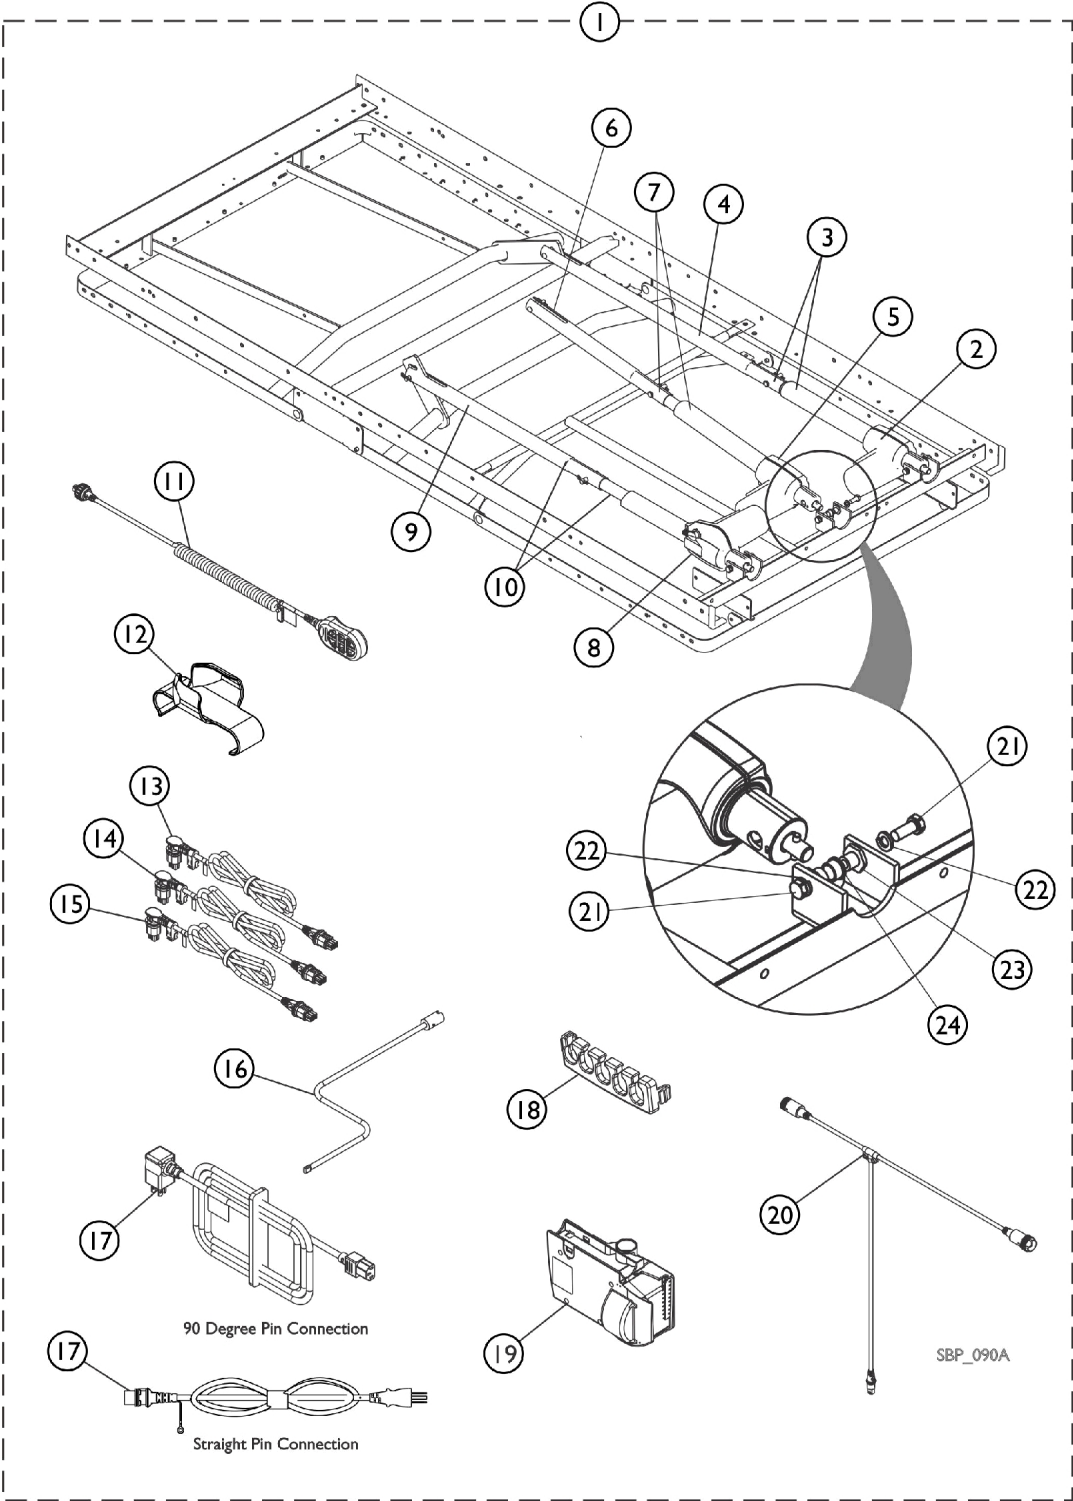

## Motors and Components, Full Electric - 820-3MDLX & SC900DLX

Item Number	Note	Part Number	Description	Quantity Per	
				Package	Assembly
1	A	1140814	Motor & Component Assembly - 820-3MDLX	1	1
1	B	1140803	Motor & Component Assembly - SC900DLX	1	1
2	C	1115291-NLA	NLA - Head Actuator - (Linak #LA27-0006-04)	1	1
3		1137384	Motor/Gear Assembly, Head	1	1
4		1137343	Head Actuator Pull Tube	1	1
5		1137338	HiLo Actuator - 820-3MDLX (Linak #LA27-U026)	1	1
5		1137337	HiLo Actuator - SC900DLX (Linak #LA27-U025-00)	1	1
6		1137341	HiLo Actuator Pull Tube - 820-3MDLX	1	1
6		1137381	HiLo Actuator Pull Tube - SC900DLX	1	1
7	E	1140806	Motor/Gear Assembly, Hi-Lo - 820-3MDLX	1	1
7	F	1137383	Motor/Gear Assembly, Hi-Lo - SC900DLX	1	1
8	D	1115292-NLA	NLA - Foot Actuator - (Linak #LA27-0007-03)	1	1
9		1137342	Foot Actuator Pull Tube	1	1
10		1137385	Motor/Gear Assembly, Foot	1	1
11		1180040	Pendant, 6 Channel	1	1
12		1133841	Holster, Pendant	1	1
13		1116640	Cable, Hi-Lo Motor w/ Red O-Ring (Head End)	1	1
14		1116641	Cable, Head Actuator w/ Blue O-Ring	1	1
15		1116642	Cable, Foot Actuator w/ Yellow O-Ring	1	1
16		1133062	Crank, Emergency	1	1
17		1132002	Power Cord, 10-1/2' (Hospital Grade) with Angled Pin Connectors	1	1
17		1144786	Power Cord, 17' with Straight Pin Connectors	1	1
18		1116655	Lock, Cable	1	1
19		1117178	Controller/Junction Box, 6 Channel	1	1
20		1140812	Cable, "T"	1	1
21		001741	Screw, Hex Head (5/16-18 x 3/4")	1	2
22		001008	Washer, Split Lock (5/16")	1	2
23		001443	Bushing, Shoulder - Pivot	1	1
24		001405	Bushing, Flanged, Nylon	1	1