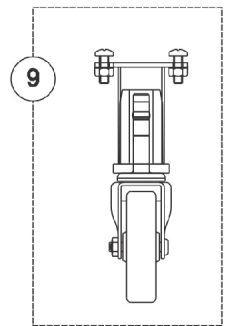

Carriage Assembly - SC900DLX

Carriage Assembly - SC900DLX

Item Number	Note	Part Number	Description	Quantity Per	
				Package	Assembly
1	A	1137378	Carriage Assembly - SC900DLX	1	1
2		027047	Plug Button with Hole (1-1/4" Square)	1	4
3		000037	NLA - Nut, Keps (5/16-18)	1	8
4		001758	Screw, Hex Head (5/16-18 x 1")	1	8
5		1133050	Support, Lift Crank	1	2
6		1137377	Frame, Carriage - SC900DLX	1	1
7		1131077	Foot, Rubber	1	4
8		020717	Glide, Cap	1	2
9	B	027027	Kit, Caster 3" Swivel w/ Bracket	1	1
	C	000050	Nut, Keps (1/4-20)	1	8
	C	51000M789	Screw, Phillips Pan Head (1/4-20 x 3/4")	1	8
	C	027025	Bracket, Caster	1	4
	C	51000M083	Socket, Caster	1	4
	C	1123551	Caster Assembly, Swivel w/ Brake (3")	1	2
	C	1123549	Caster Assembly, Swivel w/o Brake (3")	1	2
10		027016	Crank, Lift - Head End	1	1
11		026999	Crank, Lift - Foot End	1	1
12		027001	Bar, Lift	1	1

NOTE: A - Includes: Items 2-8.
 B - Includes: 4 Brackets, 4 Sockets, 8 Screws, 8 Nuts, 2 Locking Casters and 2 Non-Locking Casters. See page titled "Caster Parts" for additional details"
 C - Included in part number 027027 - Caster Kit