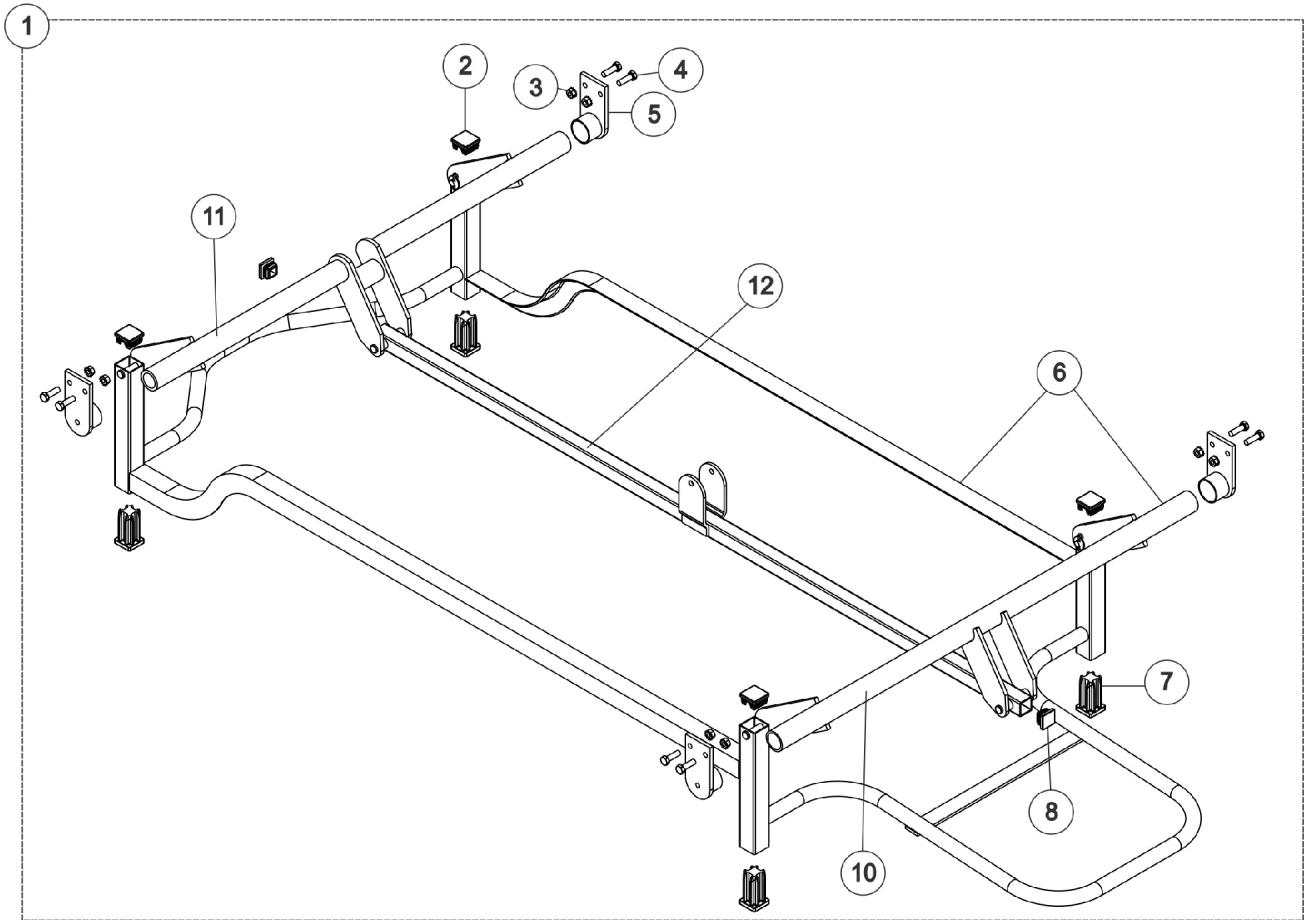

Carriage Assembly - SC900DLX

Carriage Assembly - SC900DLX

Item Number	Note	Part Number	Description	Quantity Per	
				Package	Assembly
1	A	1137378	Carriage Assembly - SC900DLX	1	1
2		027047	Plug Button with Hole (1-1/4" Square)	1	4
3		000037	NLA - Nut, Keps (5/16-18)	1	8
4		001758	Screw, Hex Head (5/16-18 x 1")	1	8
5		1133050	Support, Lift Crank	1	2
6		1137377	Frame, Carriage - SC900DLX	1	1
7		1131077	Foot, Rubber	1	4
8		020717	Glide, Cap	1	2
9	B	027027	Kit, Caster 3" Swivel w/ Bracket	1	1
	C	000050	Nut, Keps (1/4-20)	1	8
	C	51000M789	Screw, Phillips Pan Head (1/4-20 x 3/4")	1	8
	C	027025	Bracket, Caster	1	4
	C	51000M083	Socket, Caster	1	4
	C	1123551	Caster Assembly, Swivel w/ Brake (3")	1	2
	C	1123549	Caster Assembly, Swivel w/o Brake (3")	1	2
10		027016	Crank, Lift - Head End	1	1
11		026999	Crank, Lift - Foot End	1	1
12		027001	Bar, Lift	1	1

NOTE: A - Includes: Items 2-8.
 B - Includes: 4 Brackets, 4 Sockets, 8 Screws, 8 Nuts, 2 Locking Casters and 2 Non-Locking Casters. See page titled "Caster Parts" for additional details"
 C - Included in part number 027027 - Caster Kit