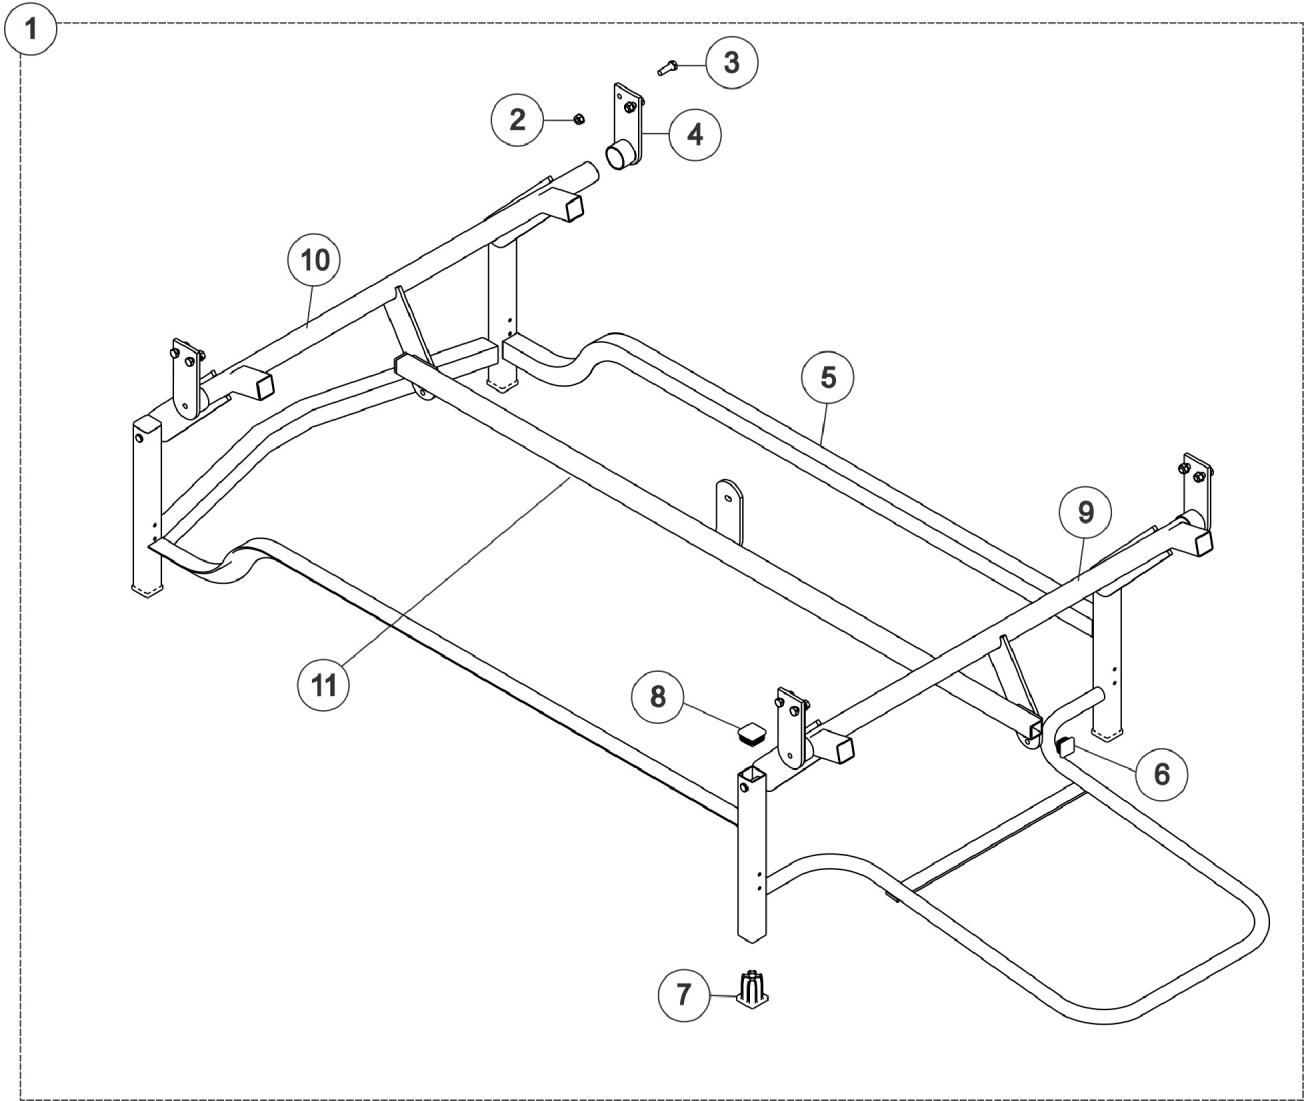

Carriage Assembly - 820DLX & 820-3MDLX

Carriage Assembly - 820DLX & 820-3MDLX

Item Number	Note	Part Number	Description	Quantity Per	
				Package	Assembly
1	A	1140821	Carriage, Floor Lock Reverse Assembly	1	1
2		000037	NLA - Nut, Keps (5/16-18)	1	8
3		001758	Screw, Hex Head (5/16-18 x 1")	1	8
4		025187	Support, Lift Crank	1	1
5		1140820	Frame, Carriage Lock Floor Reverse	1	1
6		020717	Glide, Cap	1	2
7		1131077	Foot, Rubber	1	4
8		1012756	Plug Button, Black (1-1/4")	1	4
	B,C	009077	Kit, Caster	1	1
	B,D	51000M083	Socket, Caster	1	4
	B,D	1123551	Caster Assembly, Swivel w/ Brake (3")	1	2
	B,D	1123549	Caster Assembly, Swivel w/o Brake (3")	1	2
9		1124051	Head End Lift Crank	1	1
10		1124052	Foot End Crank	1	1
11		1124032	Lift Bar	1	1

NOTE: A - Includes: Items 1-8.
 B - Not Shown
 C - Includes: 4 Sockets, 2 Locking Casters and 2 Non-Locking Casters.
 D - Included in part # 009077.