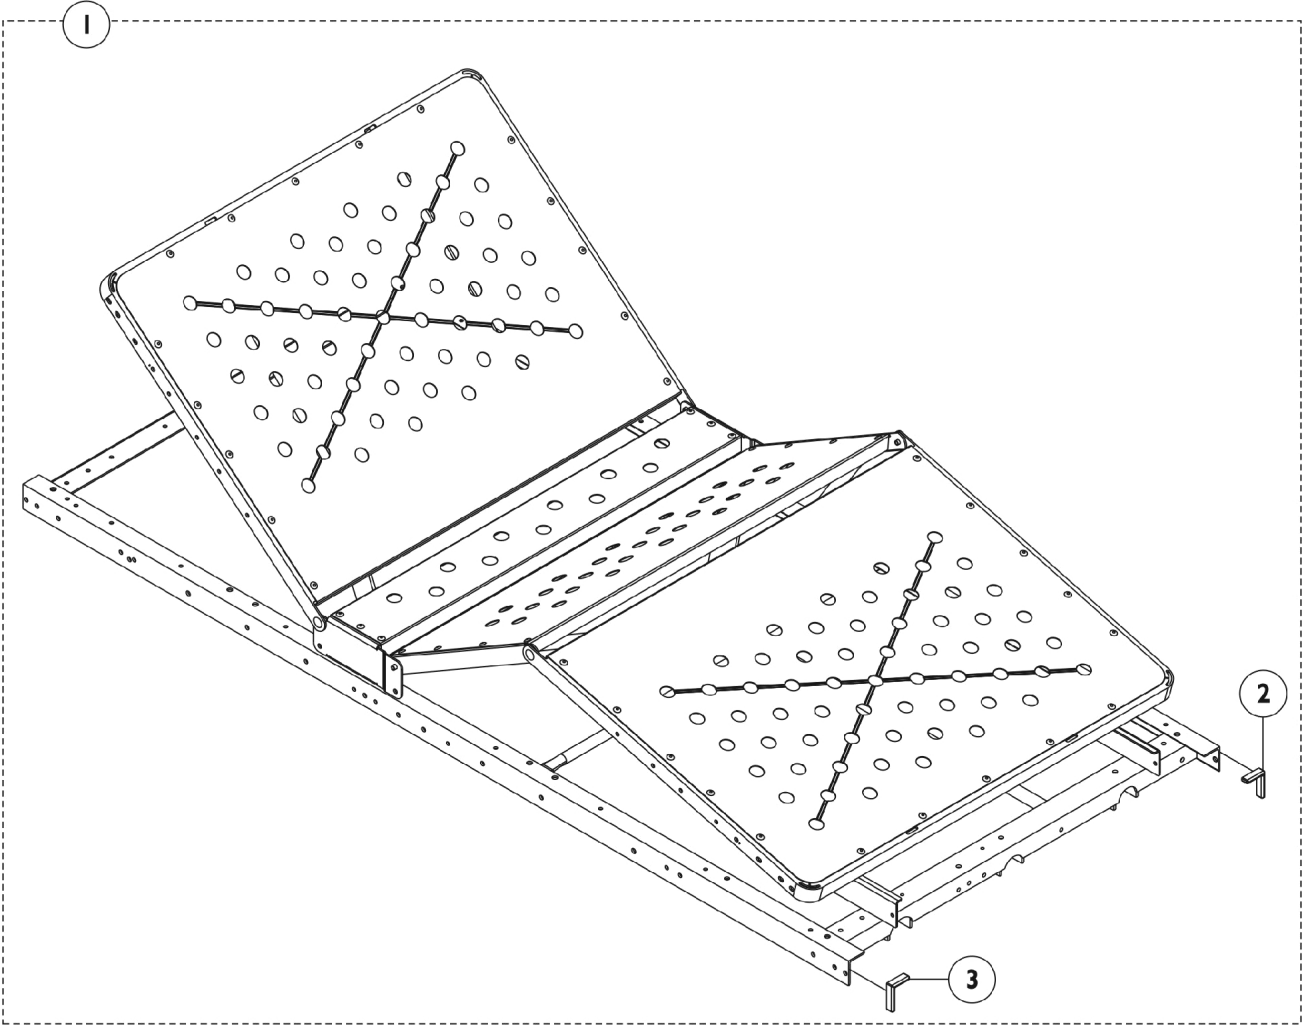

Frame, Pan Deck - 820DLX, 820-3MDLX & SC900DLX

Frame, Pan Deck - 820DLX, 820-3MDLX & SC900DLX

Item Number	Note	Part Number	Description	Quantity Per	
				Package	Assembly
1	A	1140805	Frame and Pan Deck Assembly	1	1
2		1125015	Cap, Angle - Right (2 x 1-1/2 x 1/8")	1	1
3		1125002	Cap, Angle - Left (2 x 1-1/2 x 1/8")	1	1

NOTE: A - Includes: Items 2-3.