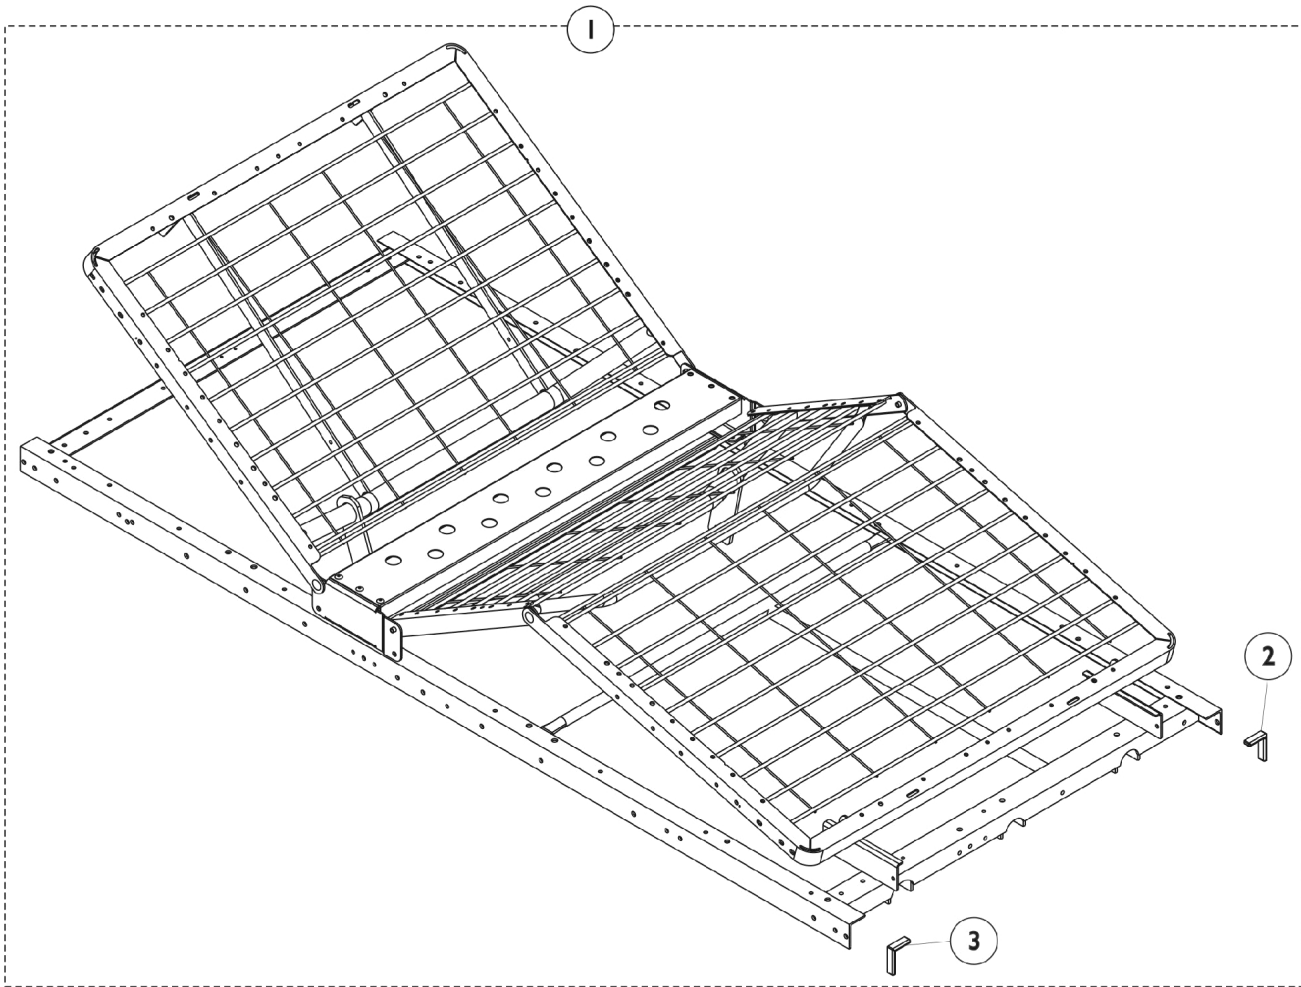

Frame, Wire (Grid) Deck 820DLX, 820-3MDLX & SC900DLX

Frame, Wire (Grid) Deck 820DLX, 820-3MDLX & SC900DLX

Item Number	Note	Part Number	Description	Quantity Per	
				Package	Assembly
1	A	1137371	Frame and Wire Deck w/ Seat Pan	1	1
2		1125015	Cap, Angle - Right (2 x 1-1/2 x 1/8")	1	1
3		1125002	Cap, Angle - Left (2 x 1-1/2 x 1/8")	1	1