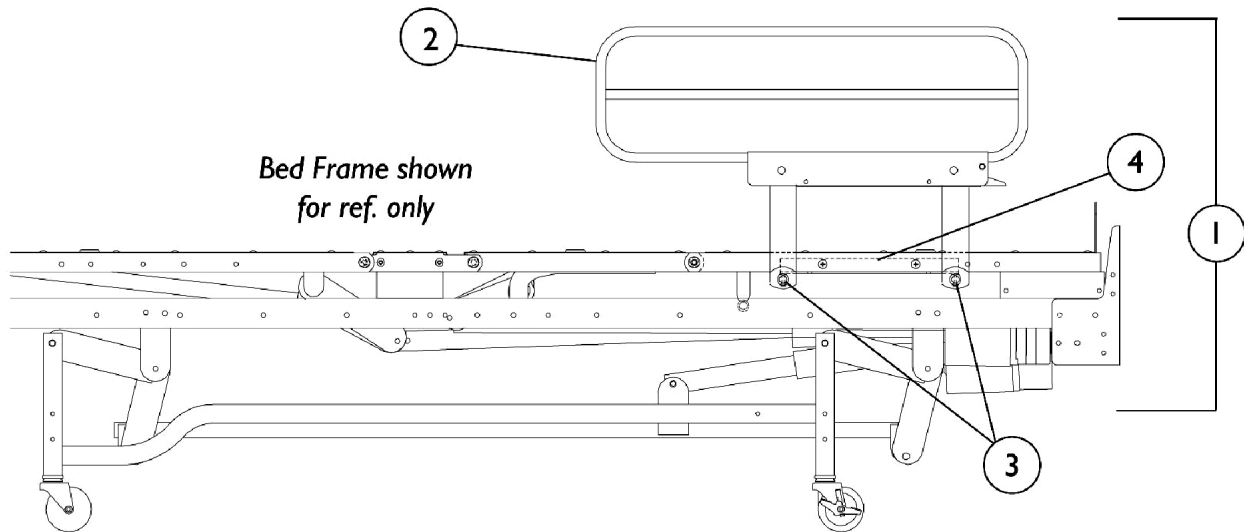

Model IH6816 - 1/2 Length, Foot End Discontinued

Item Number	Note	Part Number	Description	Quantity Per	
				Package	Assembly
1	A	1125239-NLA	NLA - Side Rail Assembly - Foot End, 1/2 Length (Taupe)	1	1
2		1125253-NLA	NLA - Side Rail, 1/2 Length - Right (Taupe)	1	1
2		1125254-NLA	NLA - Side Rail, 1/2 Length - Left (Taupe)	1	1
3		033786	Screw, Socket Head (#10-32 x 3/8")	1	4
4		027035	Tube, Side Rail	1	1
	B	020258	Wrench, Allen (5/32")	1	1
	B	026715-NLA	NLA - Instruction Sheet, Bed Rail	1	1
	B	026195	Hardware, Rail Mounting Includes: 2 ea. Pivot Bracket, 4 ea. Locknut (1/4-20), and 4 ea. Screw, Hex Head Cap (1/4-20 x 5/8").	1	1
NOTE: A - Includes: Items 2, Instruction sheet, and Attaching Hardware. B - Not Shown.					