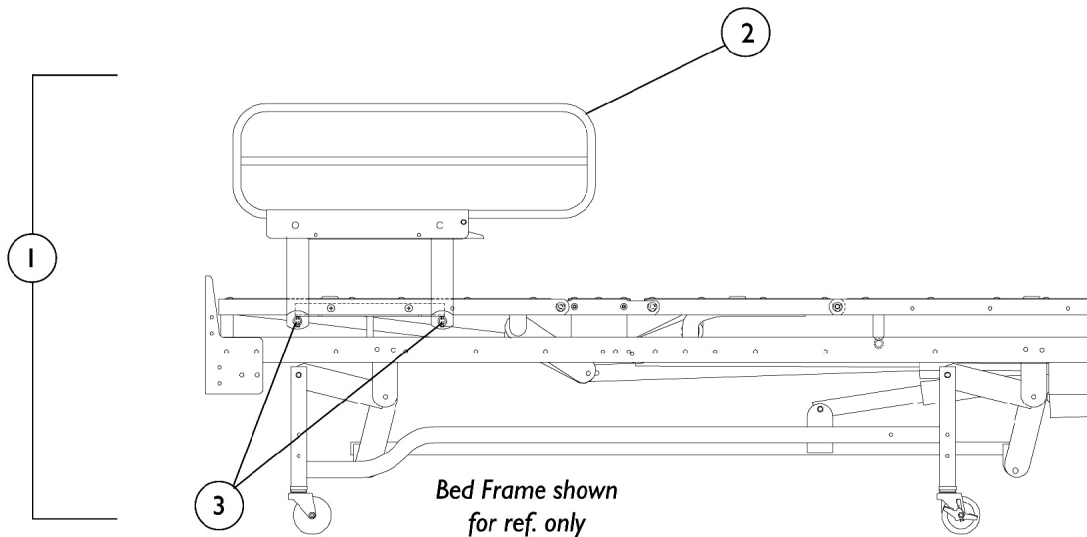

Model IH6815 - 1/2 Length, Head End Discontinued

Item Number	Note	Part Number	Description	Quantity Per	
				Package	Assembly
1	A	1125238-NLA	NLA - Side Rail Assembly, 1/2 Length (Taupe)	1	1
2		1125252-NLA	NLA - Side Rail, 1/2 Length - Left (Taupe)	1	1
2		1125251-NLA	NLA - Side Rail, 1/2 Length - Right (Taupe)	1	1
3		033786	Screw, Socket Head (#10-32 x 3/8")	1	4
	B	020258	Wrench, Allen (5/32")	1	1
	B	026715-NLA	NLA - Instruction Sheet, Bed Rail	1	1
	B	026197-NLA	NLA - Hardware, Rail Mounting Includes: 2 ea. Pivot Brackets (Left & Right), 1 ea. Tube (3/4 x 28"), 4 ea. Locknuts (1/4-20), and 4 ea. Screws, Hex Head (1/4-20 x 5/8").	1	1
NOTE: A - Includes: Items 2, Instruction Sheet, and Attaching Hardware. B - Not shown.					