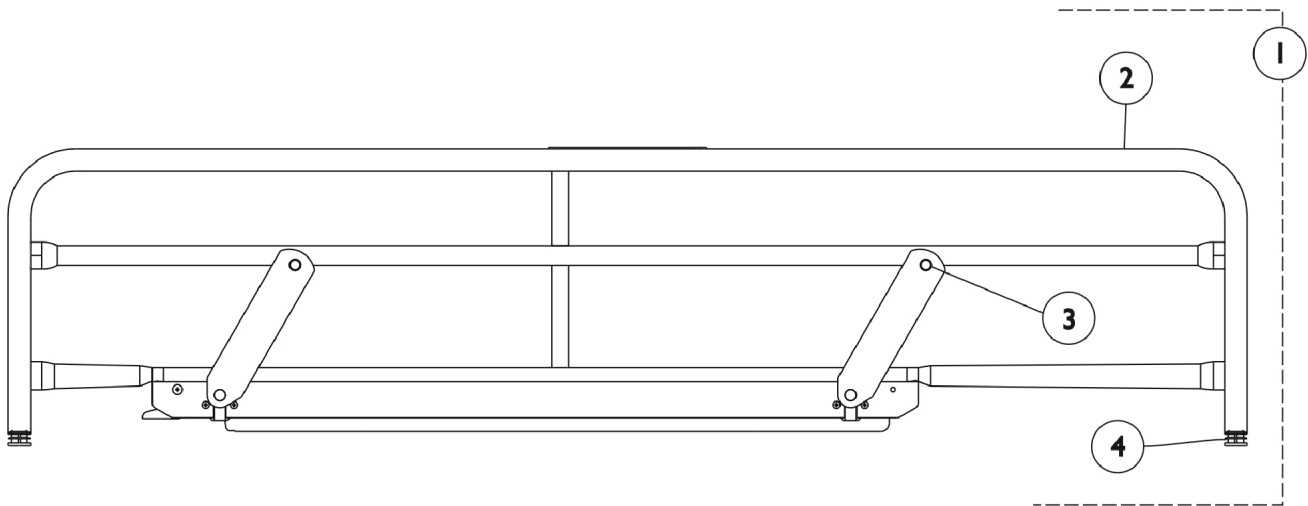

Model IH6808A - 3/4 Length Epoxy Rail

Item Number	Note	Part Number	Description	Quantity Per	
				Package	Assembly
1	A	1143712	Side Rail Assembly, 3/4 Length	1	1
2		1143387	Side Rail, 3/4 Length - Right	1	1
2		1143388	Side Rail, 3/4 Length - Left	1	1
3		033786	Screw, Socket Head (#10-32 x 3/8")	1	4
4		1029501	Plug Button, Black (1")	1	4
	B	020258	Wrench, Allen (5/32")	1	1
	B	1143214	Instruction Sheet, Bed Rail and ThinkSoft® Positioning Device	1	1
	B	1143699	Hardware, Rail Mounting Includes: (1) Crossbar Pivot (2) Pivot Bracket (8) Locknut (5/16-18) (8) Screw, Hex Head (5/16-18 x 1")	1	1
NOTE: A - Includes: Items 2, Instruction Sheet, and Attaching Hardware. B - Not Shown.					