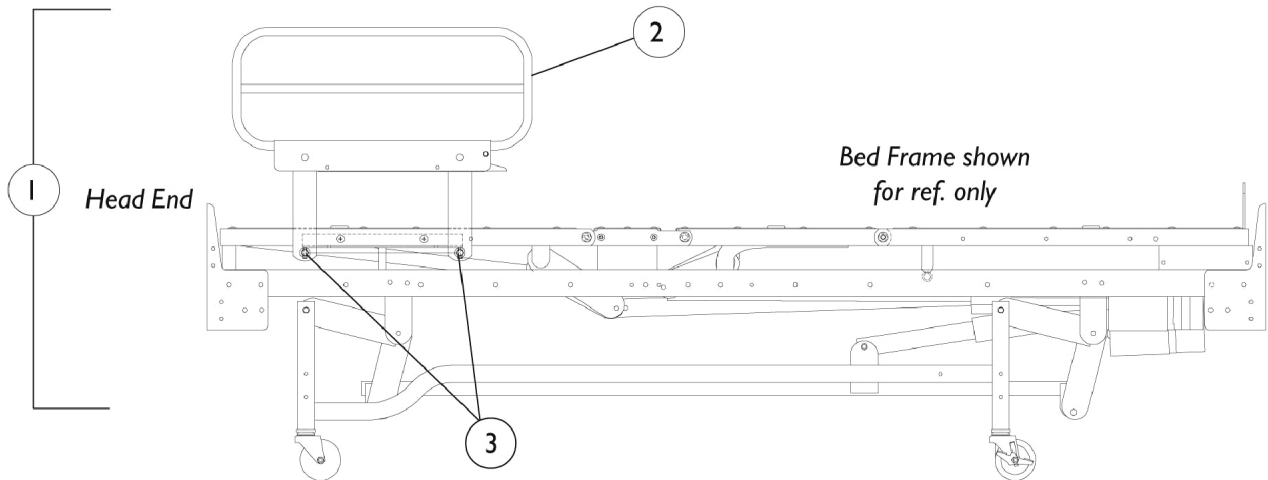

Model IH6803 - 1/4 Length Epoxy Rail, Head End Discontinued

Item Number	Note	Part Number	Description	Quantity Per	
				Package	Assembly
1	A	1125237-NLA	NLA - Side Rail Assembly, 1/4 Length (Taupe)	1	1
2		1125249-NLA	NLA - Side Rail, 1/4 Length - Right (Taupe)	1	1
2		1125250-NLA	NLA - Side Rail, 1/4 Length - Left (Taupe)	1	1
3		033786	Screw, Socket Head (#10-32 x 3/8")	1	4
	B	020258	Wrench, Allen (5/32")	1	1
	B	026715-NLA	NLA - Instruction Sheet, Bed Rail	1	1
	B	026197-NLA	NLA - Hardware, Rail Mounting Includes: 2 ea. Pivot Brackets (Left & Right), 1 ea. Tube (3/4 x 28"), 4 ea. Locknuts (1/4-20), and 4 ea. Screws, Hex Head (1/4-20 x 5/8").	1	1
NOTE: A - Includes: Items 2, Instruction Sheet, and Attaching Hardware. B - Not Shown.					