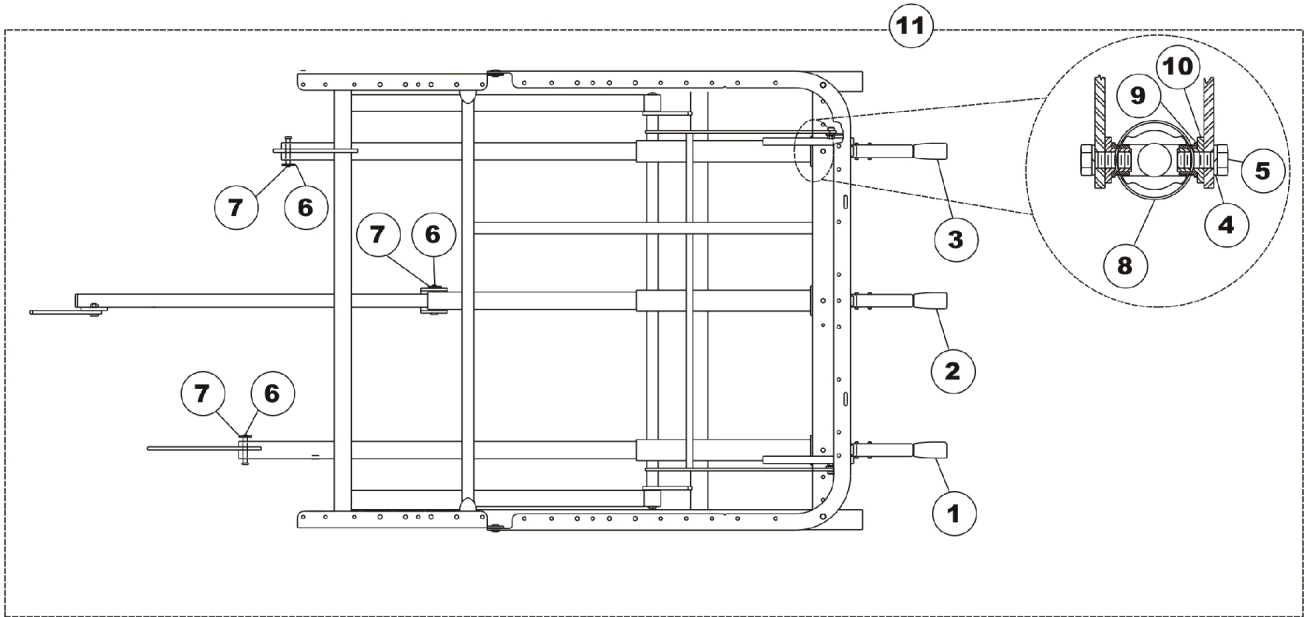

Manual Pull Tube and Crank Handle

Item Number	Note	Part Number	Description	Quantity Per	
				Package	Assembly
1		1124064	Manual, Head Crank and Pull Tube Assembly	1	1
2		1124063	Manual, Hi-Lo Crank and Pull Tube Assembly	1	1
3		1124061	Manual, Foot Crank and Pull Tube Assembly	1	1
4		001008	Washer, Split Lock (5/16")	1	6
5		001741	Screw, Hex Head (5/16-18 x 3/4")	1	6
6		005952	Pin, Clevis (5/16 x 2-1/8")	1	3
7		51000M743	Pin, Hitch (3/8 x 1-3/16")	1	3
8		51000M191	Cover, Pull Tube (Head/Foot)	1	3
9		001405	Bushing, Flanged, Nylon	1	3
10		001443	Bushing, Shoulder - Pivot	1	3
11	A	1124077	Kit, Manual 3 Crank	1	1

NOTE: A - Includes: Items 1-10.