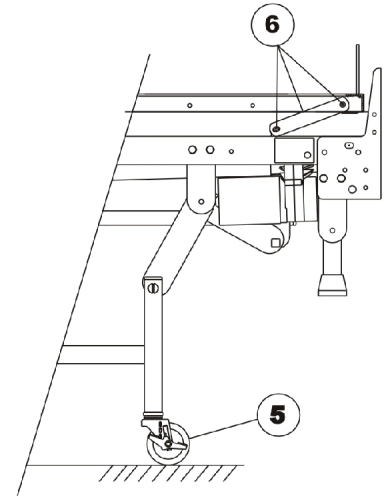

Carriage Floor Lock

Item Number	Note	Part Number	Description	Quantity Per	
				Package	Assembly
1		1131077	Foot, Rubber	1	4
2		1012756	Plug Button, Black (1-1/4")	1	4
3		020717	Glide, Cap	1	2
4	A	1124074	Carriage Floor Lock Assembly	1	1
5		009077	Kit, Caster	1	1
6		026111	Fixed Link Assembly, Knee	1	1

NOTE: A - Includes: Items 1-3 and Frame shown.