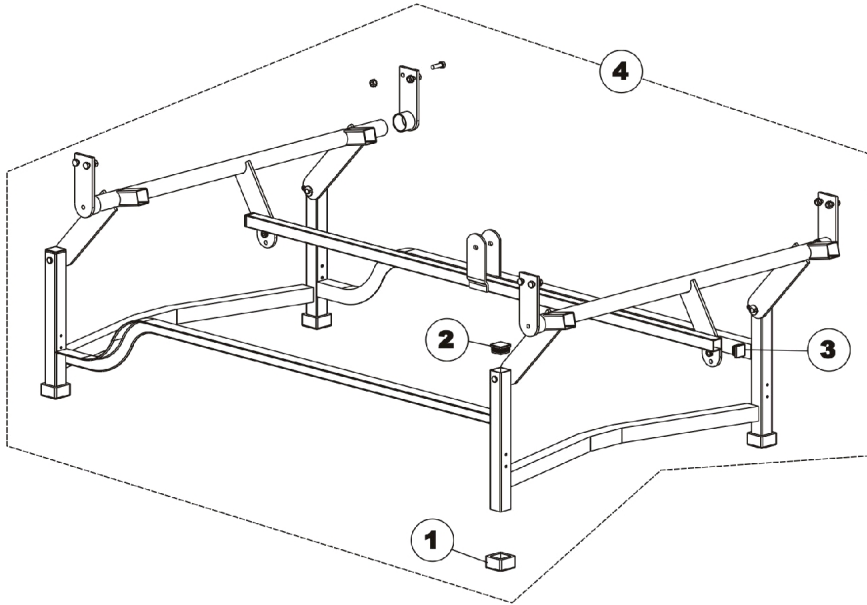

Carriage Floor Lock

Item Number	Note	Part Number	Description	Quantity Per	
				Package	Assembly
1		1131077	Foot, Rubber	1	4
2		1012756	Plug Button, Black (1-1/4")	1	4
3		020717	Glide, Cap	1	2
4	A	1124074	Carriage Floor Lock Assembly	1	1
5		009077	Kit, Caster	1	1
6		026111	Fixed Link Assembly, Knee	1	1

NOTE: A - Includes: Items 1-3 and Frame shown.