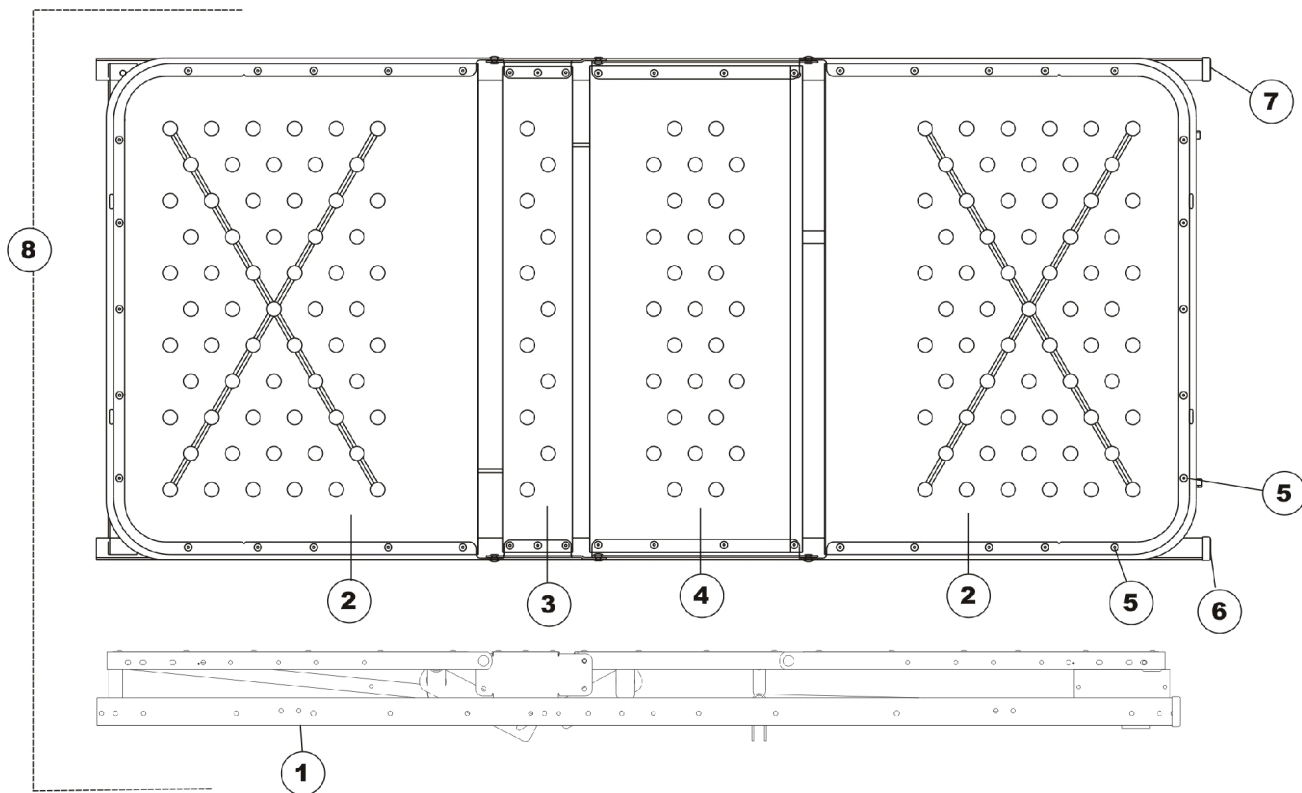

Frame, Pan Deck

Item Number	Note	Part Number	Description	Quantity Per	
				Package	Assembly
1		1124062-NLA	NLA - Frame & Deck Assembly, Taupe	1	1
2		026506	Pan Deck Assembly (76")	1	2
3		026507	Pan Deck - Seat Section Assembly	1	1
4		026508	Pan Deck, Thigh Section	1	1
5		026623	Rivet (1/4")	1	44
6		1125002	Cap, Angle - Left (2 x 1-1/2 x 1/8")	1	1
7		1125015	Cap, Angle - Right (2 x 1-1/2 x 1/8")	1	1
8	A	1124073-NLA	NLA - Frame & Pan Deck Assembly, Taupe	1	1
	B	1124029-NLA	NLA - Kit, Corner Bracket, Taupe	1	1
	B	1124031	Kit, Mattress Keeper Includes: 4 ea. Mattress Keepers, 8 ea. Nuts, 8 ea. Screws, and 1 ea. Poly Bag	1	1

NOTE: A - Includes: Items 1-7.
B - Not Shown.