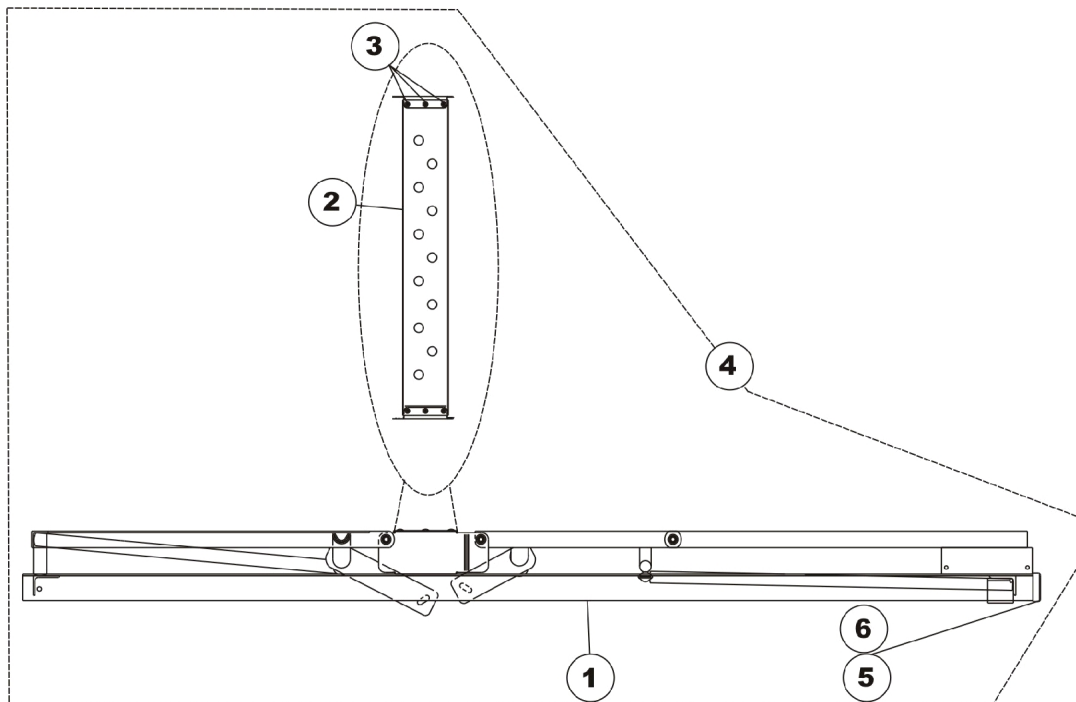

Frame, Wire (Grid) Deck

Item Number	Note	Part Number	Description	Quantity Per	
				Package	Assembly
1		1124075-NLA	NLA - Frame, Bed & Deck, Taupe - Wire	1	1
2		026507	Pan Deck - Seat Section Assembly	1	1
3		026623	Rivet (1/4")	1	6
4		1125002	Cap, Angle - Left (2 x 1-1/2 x 1/8")	1	1
5		1125015	Cap, Angle - Right (2 x 1-1/2 x 1/8")	1	1
6	A	1124072-NLA	NLA - Frame & Wire Deck Assembly, Taupe	1	1
	B	1124029-NLA	NLA - Kit, Corner Bracket, Taupe	1	1
	B	1124031	Kit, Mattress Keeper Includes: 4 ea. Mattress Keepers, 8 ea. Nuts, 8 ea. Screws, and 1 ea. Poly Bag	1	1

NOTE: A - Includes: Items 1-5 and Items Not Shown.
B - Not Shown.