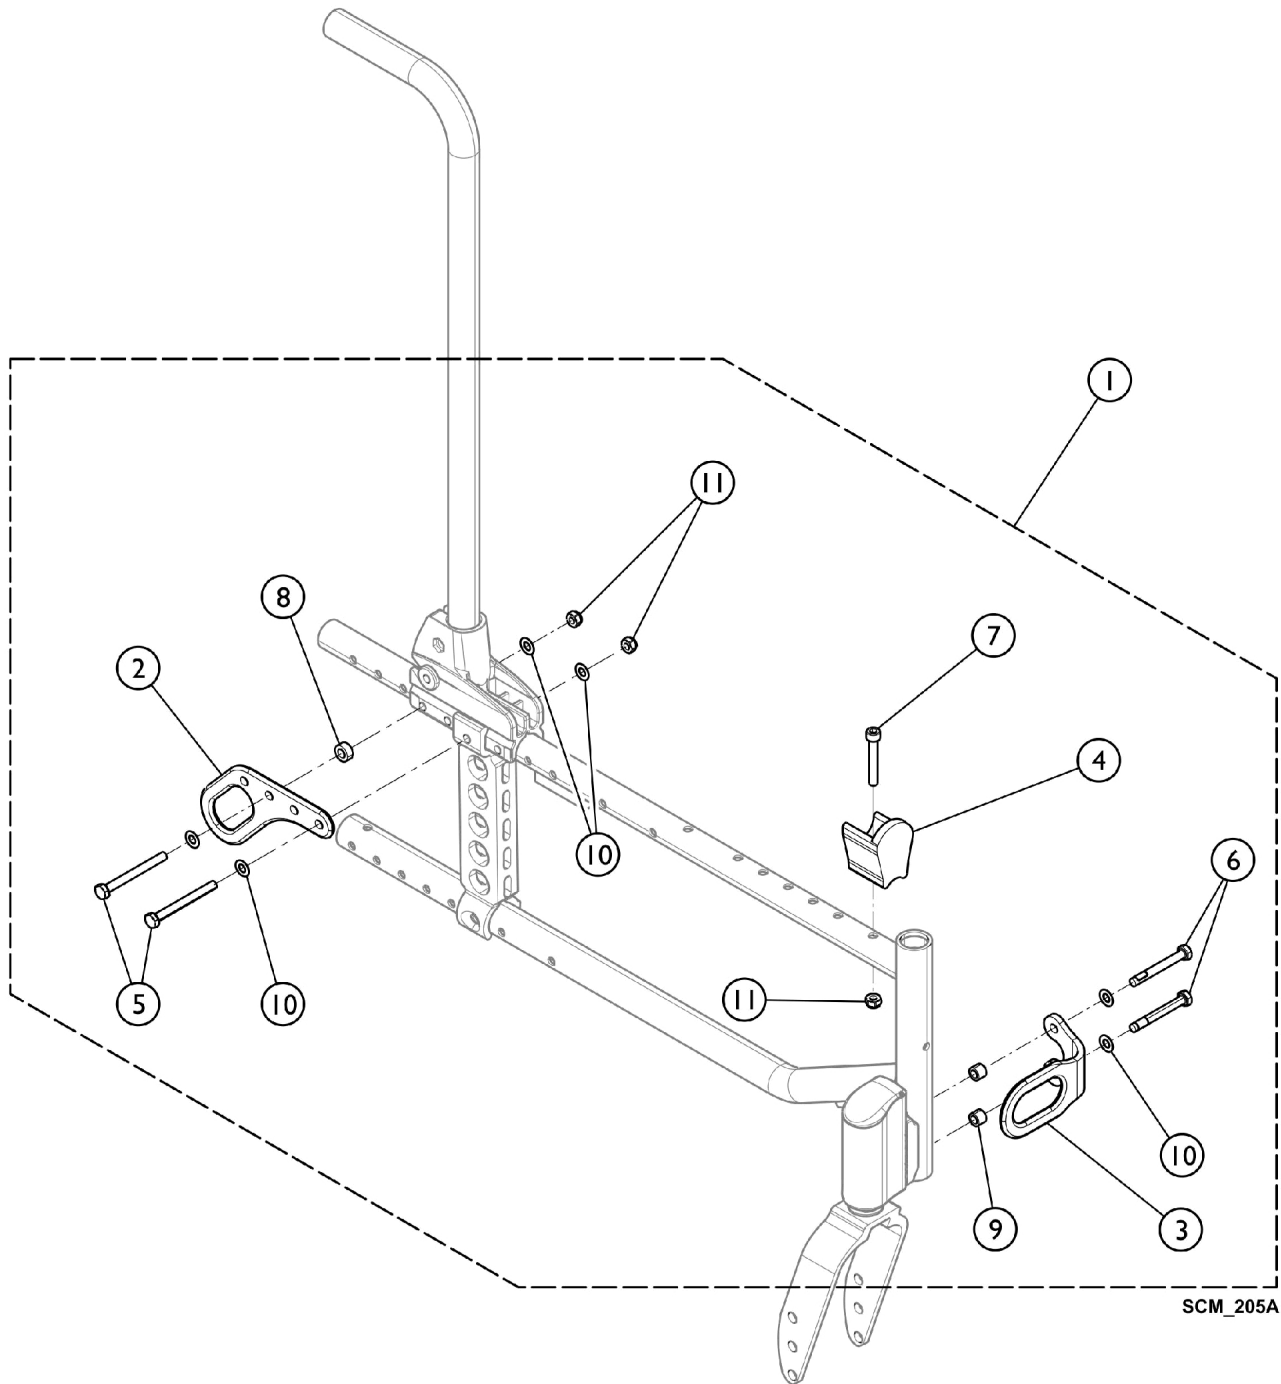

Transport (TRBKTS) Brackets

Transport (TRBKTS) Brackets

Item Number	Note	Part Number	Description	Quantity Per	
				Package	Assembly
1	A	1193532	Kit, Hardware, Mounting, Transfer Brackets, Swing Away Arms	1	1
2			Plate, Tie Down, Rear	1	2
3			Bracket, Tie Down, Front	1	2
4			H-Block, Front - Right	1	1
4			H-Block, Front - Left	1	1
5			Screw, Hex Head Cap (M6 x 1 x 60)	1	4
6			nla - Screw, Hex Head w/ Patch (M6 x 1 x 50mm)	1	4
7			NLA - Screw, Socket Head Cap (M6 x 1 x 40mm)	1	2
8			NLA - Spacer	1	2
9			Spacer (6.1 x 10 x 2.4)	1	4
10			Washer (1/4 x 1/2 x 1/32")	1	12
11			NLA - Locknut (M6 x 1)	1	6

NOTE: A - Kit includes items 2 thru 11.