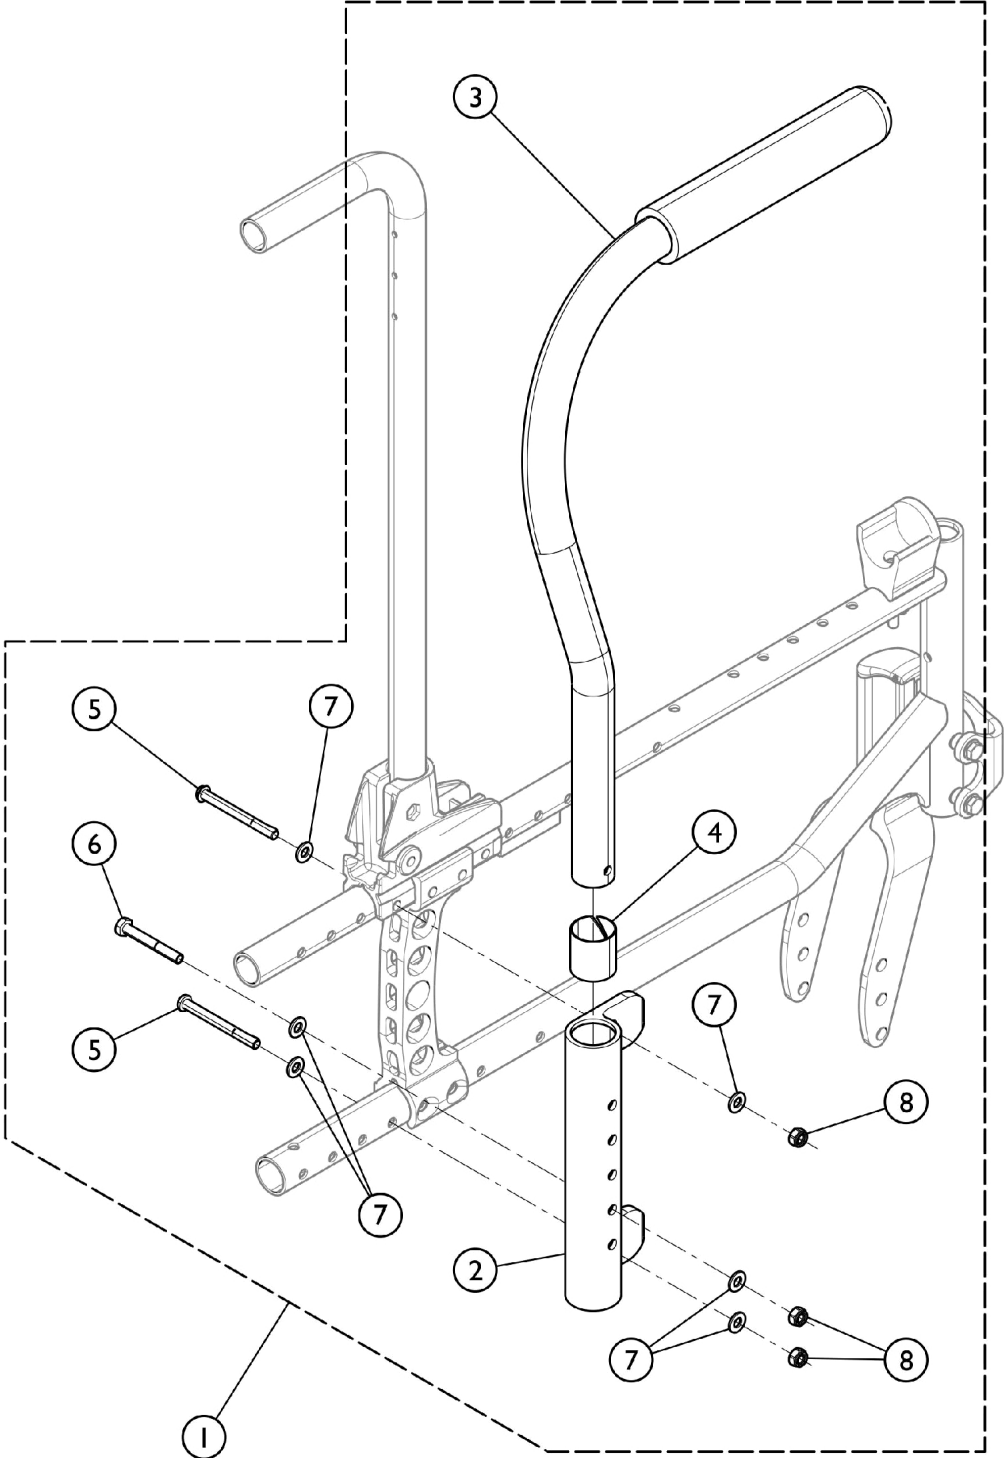

Arms - Swing Away - Front Mount - Transport Brackets

SCM_204A

Arms - Swing Away - Front Mount - Transport Brackets

Item Number	Note	Part Number	Description	Quantity Per	
				Package	Assembly
1	A	1190148	Kit, Swingaway Arm Mounting w/ Hardware	1	1
2			Socket, Arm	1	2
3			Arm, Swing Away, Half, Padded - Right	1	1
3			Arm, Swing Away, Half, Padded - Left	1	1
4			Sleeve, Bearing	1	2
5			Screw (M6 x 1 x 60mm)	1	4
6			Bolt, Hex Head (M6 x 45mm)	1	2
7			NLA - Washer, Steel (1/4 x 1/2 x 3/64")	1	12
8			NLA - Locknut (M6 x 1)	1	6

NOTE: A - Kit includes items 2 thru 8.