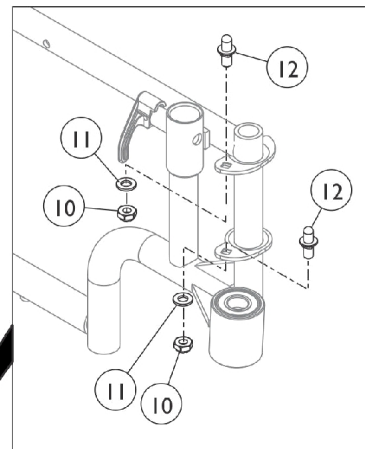

Bariatric Side Frame and Hardware

After 4/11/13

Before 4/12/13

Bariatric Side Frame and Hardware

Item Number	Note	Part Number	Description	Quantity Per	
				Package	Assembly
1	A,D,D1	8881140874	Frame Assembly, Side, Color - Right	1	1
2			NLA - Washer, Nylon (3/16 x 7/16 x 1/8")	1	3
3			NLA - Rivet (3/16 x 7/16")	1	3
4			Frame, Side, Color - Right	1	1
5			Handle, Lock, Black - Right	1	1
6			Rivet, Tubular	1	1
7			Spring, Arm Lock	1	1
8			Pin, Locking	1	1
9			Bearing (5/8")	1	2
1	A,D,D1	8881140875	Frame Assembly, Side, Color - Left	1	1
2			NLA - Washer, Nylon (3/16 x 7/16 x 1/8")	1	3
3			NLA - Rivet (3/16 x 7/16")	1	3
4			Frame, Side, Color - Left	1	1
5			Handle, Lock, Black - Left	1	1
6			Rivet, Tubular	1	1
7			Pin, Locking	1	1
8			Spring, Arm Lock	1	1
9			Bearing (5/8")	1	2
16	B	1100792	Kit, Frame Hardware (Pair)	1	1
10			Locknut (1/4-20)	1	8
11			Washer, Plain (1/4 x 1/2 x 9/16")	1	4
12			Pin, Hinge	1	4
13			Plug Button, Black (3/4")	1	2
14			H-Block	1	4
15			Screw, Hex Head (1/4-20 x 1-1/2")	1	4
17	D,D1	1096781	Kit, Hinge Pin Replacement Hardware (Pair)	1	1
			NLA - Wrench, Allen (3/32")	1	1
			Cap, Threaded	1	4
			Washer, Locking Split (#10)	1	4
			Screw, Socket Button Head Cap, Regulator (8-32 x 3/8")	1	4
	C	7100053	Arm Lock Assembly, Black - Right	1	1
5			Handle, Lock, Black - Right	1	1
6			Rivet, Tubular	1	1
7			Spring, Arm Lock	1	1
8	C	7100054	Pin, Locking	1	1
			Arm Lock Assembly, Black - Left	1	1
5			Handle, Lock, Black - Left	1	1
6			Rivet, Tubular	1	2
7			Spring, Arm Lock	1	2
8			Pin, Locking	1	2