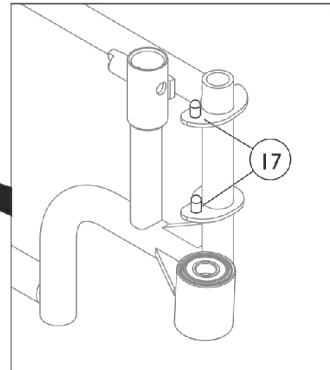

Bariatric Side Frame and Hardware

After 4/11/13

Before 4/12/13

Bariatric Side Frame and Hardware

Item Number	Note	Part Number	Description	Quantity Per	
				Package	Assembly
1	A,D,D1	8881140874	Frame Assembly, Side, Color - Right	1	1
2			NLA - Washer, Nylon (3/16 x 7/16 x 1/8")	1	3
3			NLA - Rivet (3/16 x 7/16")	1	3
4			Frame, Side, Color - Right	1	1
5			Handle, Lock, Black - Right	1	1
6			Rivet, Tubular	1	1
7			Spring, Arm Lock	1	1
8			Pin, Locking	1	1
9			Bearing (5/8")	1	2
1	A,D,D1	8881140875	Frame Assembly, Side, Color - Left	1	1
2			NLA - Washer, Nylon (3/16 x 7/16 x 1/8")	1	3
3			NLA - Rivet (3/16 x 7/16")	1	3
4			Frame, Side, Color - Left	1	1
5			Handle, Lock, Black - Left	1	1
6			Rivet, Tubular	1	1
7			Pin, Locking	1	1
8			Spring, Arm Lock	1	1
9			Bearing (5/8")	1	2
16	B	1100792	Kit, Frame Hardware (Pair)	1	1
10			Locknut (1/4-20)	1	8
11			Washer, Plain (1/4 x 1/2 x 9/16")	1	4
12			Pin, Hinge	1	4
13			Plug Button, Black (3/4")	1	2
14			H-Block	1	4
15			Screw, Hex Head (1/4-20 x 1-1/2")	1	4
17	D,D1	1096781	Kit, Hinge Pin Replacement Hardware (Pair)	1	1
			NLA - Wrench, Allen (3/32")	1	1
			Cap, Threaded	1	4
			Washer, Locking Split (#10)	1	4
			Screw, Socket Button Head Cap, Regulator (8-32 x 3/8")	1	4
	C	7100053	Arm Lock Assembly, Black - Right	1	1
5			Handle, Lock, Black - Right	1	1
6			Rivet, Tubular	1	1
7			Spring, Arm Lock	1	1
8	C	7100054	Pin, Locking	1	1
			Arm Lock Assembly, Black - Left	1	1
5			Handle, Lock, Black - Left	1	1
6			Rivet, Tubular	1	2
7			Spring, Arm Lock	1	2
8			Pin, Locking	1	2