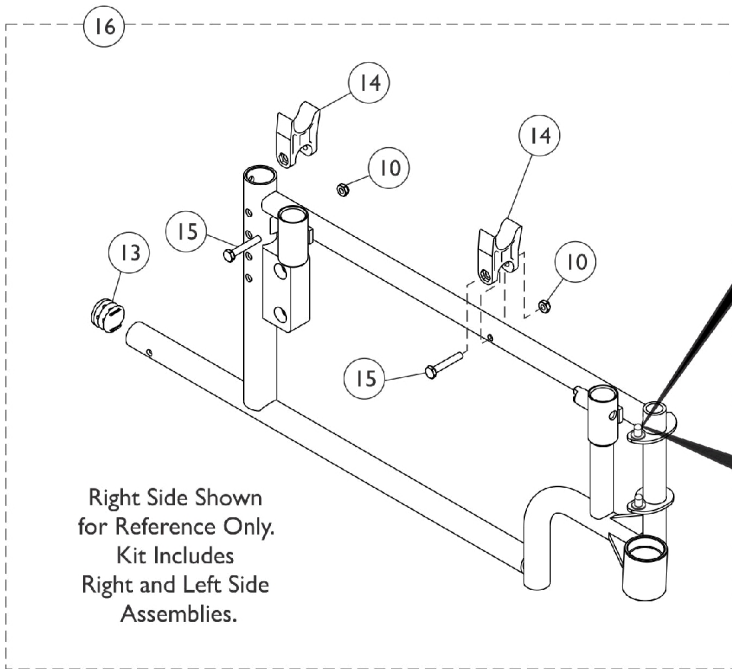

Bariatric Side Frame and Hardware

After 4/11/13

Before 4/12/13

Bariatric Side Frame and Hardware

Item Number	Note	Part Number	Description	Quantity Per	
				Package	Assembly
1	A,D,D1	8881140874	Frame Assembly, Side, Color - Right	1	1
2			NLA - Washer, Nylon (3/16 x 7/16 x 1/8")	1	3
3			NLA - Rivet (3/16 x 7/16")	1	3
4			Frame, Side, Color - Right	1	1
5			Handle, Lock, Black - Right	1	1
6			Rivet, Tubular	1	1
7			Spring, Arm Lock	1	1
8			Pin, Locking	1	1
9			Bearing (5/8")	1	2
1	A,D,D1	8881140875	Frame Assembly, Side, Color - Left	1	1
2			NLA - Washer, Nylon (3/16 x 7/16 x 1/8")	1	3
3			NLA - Rivet (3/16 x 7/16")	1	3
4			Frame, Side, Color - Left	1	1
5			Handle, Lock, Black - Left	1	1
6			Rivet, Tubular	1	1
7			Pin, Locking	1	1
8			Spring, Arm Lock	1	1
9			Bearing (5/8")	1	2
16	B	1100792	Kit, Frame Hardware (Pair)	1	1
10			Locknut (1/4-20)	1	8
11			Washer, Plain (1/4 x 1/2 x 9/16")	1	4
12			Pin, Hinge	1	4
13			Plug Button, Black (3/4")	1	2
14			H-Block	1	4
15			Screw, Hex Head (1/4-20 x 1-1/2")	1	4
17	D,D1	1096781	Kit, Hinge Pin Replacement Hardware (Pair)	1	1
			NLA - Wrench, Allen (3/32")	1	1
			Cap, Threaded	1	4
			Washer, Locking Split (#10)	1	4
			Screw, Socket Button Head Cap, Regulator (8-32 x 3/8")	1	4
	C	7100053	Arm Lock Assembly, Black - Right	1	1
5			Handle, Lock, Black - Right	1	1
6			Rivet, Tubular	1	1
7			Spring, Arm Lock	1	1
8	C	7100054	Pin, Locking	1	1
			Arm Lock Assembly, Black - Left	1	1
5			Handle, Lock, Black - Left	1	1
6			Rivet, Tubular	1	2
7			Spring, Arm Lock	1	2
8			Pin, Locking	1	2