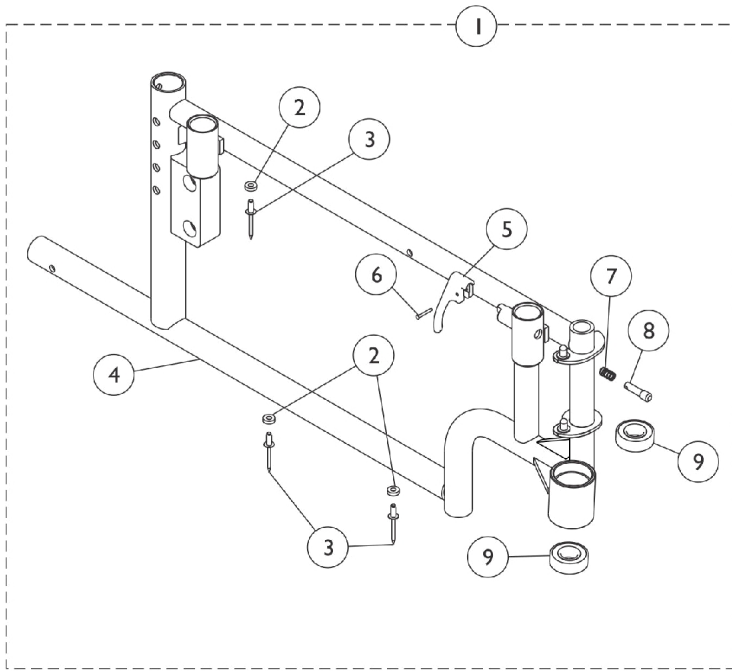

Bariatric Side Frame and Hardware

After 4/11/13

Before 4/12/13

Bariatric Side Frame and Hardware

Item Number	Note	Part Number	Description	Quantity Per	
				Package	Assembly
1	A,D,D1	8881140874	Frame Assembly, Side, Color - Right	1	1
2			NLA - Washer, Nylon (3/16 x 7/16 x 1/8")	1	3
3			NLA - Rivet (3/16 x 7/16")	1	3
4			Frame, Side, Color - Right	1	1
5			Handle, Lock, Black - Right	1	1
6			Rivet, Tubular	1	1
7			Spring, Arm Lock	1	1
8			Pin, Locking	1	1
9			Bearing (5/8")	1	2
1	A,D,D1	8881140875	Frame Assembly, Side, Color - Left	1	1
2			NLA - Washer, Nylon (3/16 x 7/16 x 1/8")	1	3
3			NLA - Rivet (3/16 x 7/16")	1	3
4			Frame, Side, Color - Left	1	1
5			Handle, Lock, Black - Left	1	1
6			Rivet, Tubular	1	1
7			Pin, Locking	1	1
8			Spring, Arm Lock	1	1
9			Bearing (5/8")	1	2
16	B	1100792	Kit, Frame Hardware (Pair)	1	1
10			Locknut (1/4-20)	1	8
11			Washer, Plain (1/4 x 1/2 x 9/16")	1	4
12			Pin, Hinge	1	4
13			Plug Button, Black (3/4")	1	2
14			H-Block	1	4
15			Screw, Hex Head (1/4-20 x 1-1/2")	1	4
17	D,D1	1096781	Kit, Hinge Pin Replacement Hardware (Pair)	1	1
			NLA - Wrench, Allen (3/32")	1	1
			Cap, Threaded	1	4
			Washer, Locking Split (#10)	1	4
			Screw, Socket Button Head Cap, Regulator (8-32 x 3/8")	1	4
	C	7100053	Arm Lock Assembly, Black - Right	1	1
5			Handle, Lock, Black - Right	1	1
6			Rivet, Tubular	1	1
7			Spring, Arm Lock	1	1
8	C	7100054	Pin, Locking	1	1
			Arm Lock Assembly, Black - Left	1	1
5			Handle, Lock, Black - Left	1	1
6			Rivet, Tubular	1	2
7			Spring, Arm Lock	1	2
8			Pin, Locking	1	2