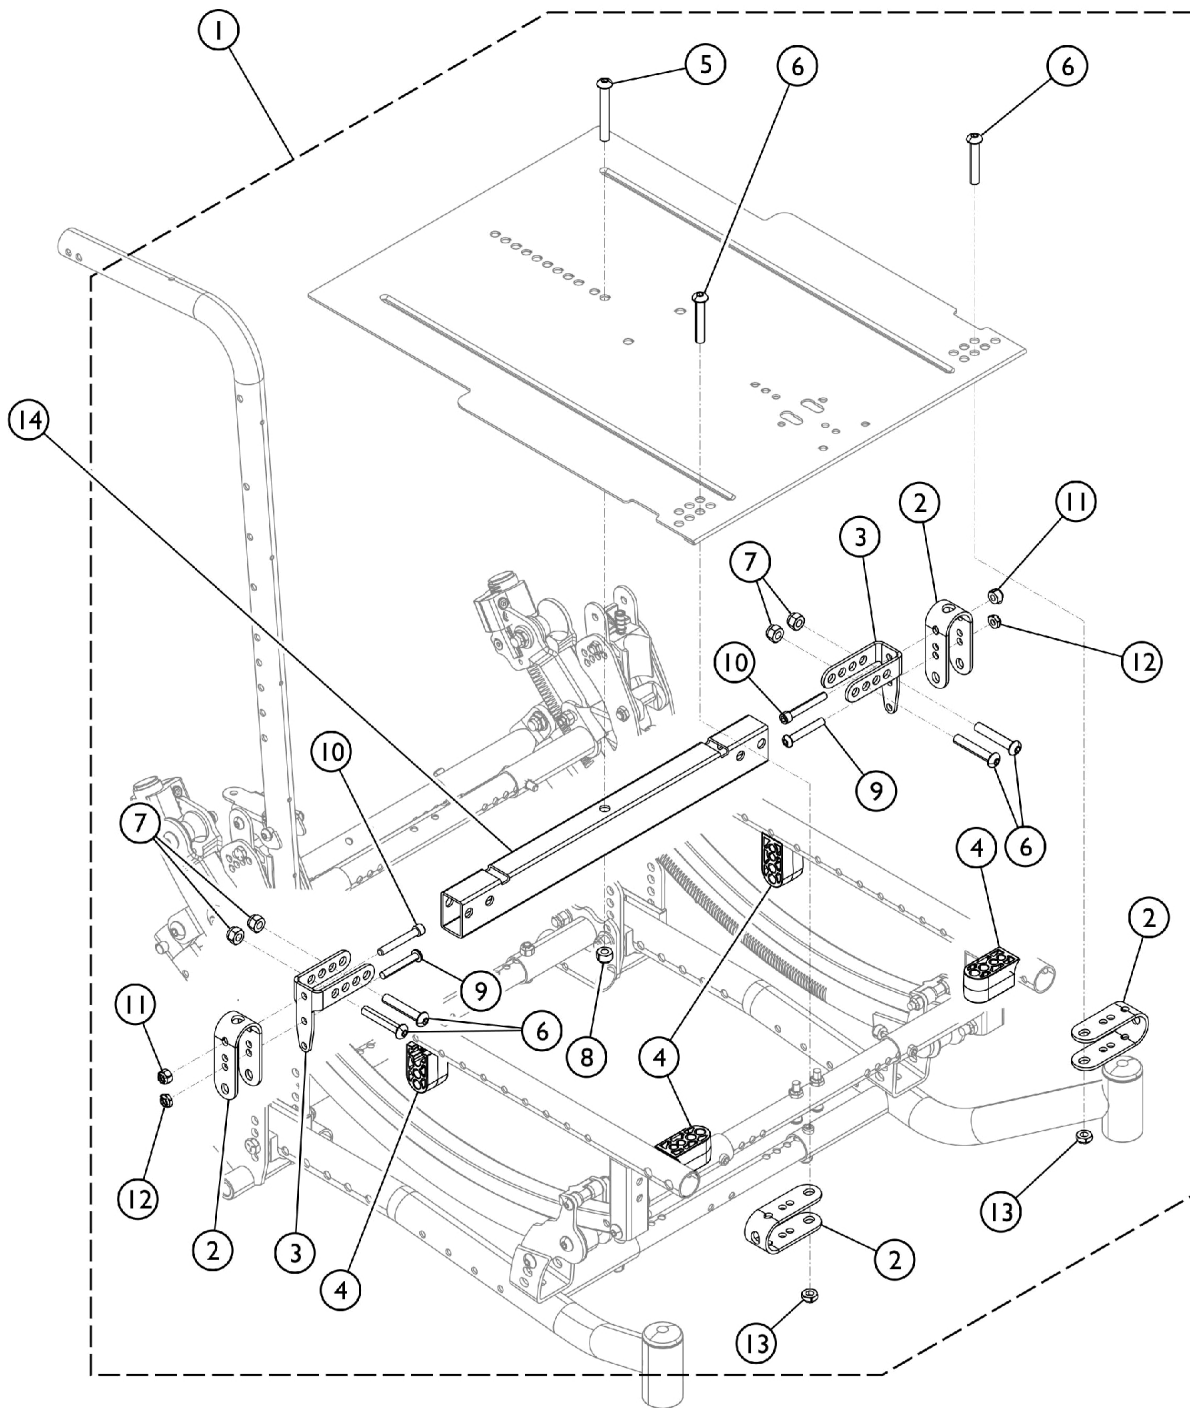

# Seat Pan Mtg. Hdwr. - Flush Mount (12 - 19" D)

**Flush Mounted Seat Pan - Standard**  
(Small and Medium Frames)

SCM\_192A

## Seat Pan Mtg. Hdwr. - Flush Mount (12 - 19" D)

Item Number	Note	Part Number	Description	Quantity Per	
				Package	Assembly
1	A	1166085	Kit, Seat Pan Mounting Hardware, Drop/Flush Mount (12" - 19" D)	1	1
2			Bracket, Seat Pan	1	4
3			Bracket, Seat Pan, Adjustable	1	2
4			Spacer, Block, Black	1	4
5			Screw, Button Head, Socket (5/16-18 x 2-1/4")	1	1
6			Screw, Socket Button Head (5/16-24 x 1-3/4")	1	6
7			Locknut (5/16-24)	1	4
8			Locknut (5/16-18)	1	1
9			Screw, Socket Button Head (1/4-20 x 1-5/8")	1	2
10			Screw, Socket Head (1/4-20 x 1-3/4")	1	2
11			Locknut (1/4-20)	1	2
12			Locknut, Thin (1/4-20)	1	2
13			Locknut (5/16-24)	1	1
14		See Chart	#14. Seat Pan Rear Crossbrace Tube	1	1

NOTE: A - Kit include items 2 - 13.

### #14. Seat Pan Rear Crossbrace Tube

Seat Mounting Type	Seat Frame Width	Part Number
Flush Mounted (FLSEAT)	12" - 13"	1165779
Flush Mounted (FLSEAT)	14" - 15"	1165780
Flush Mounted (FLSEAT)	16" - 17"	1165781
Flush Mounted (FLSEAT)	18" - 19"	1165782
Flush Mounted (FLSEAT)	20" - 21"	1165783
Flush Mounted (FLSEAT)	22" - 23"	1165784
Flush Mounted (FLSEAT)	24"	1165785